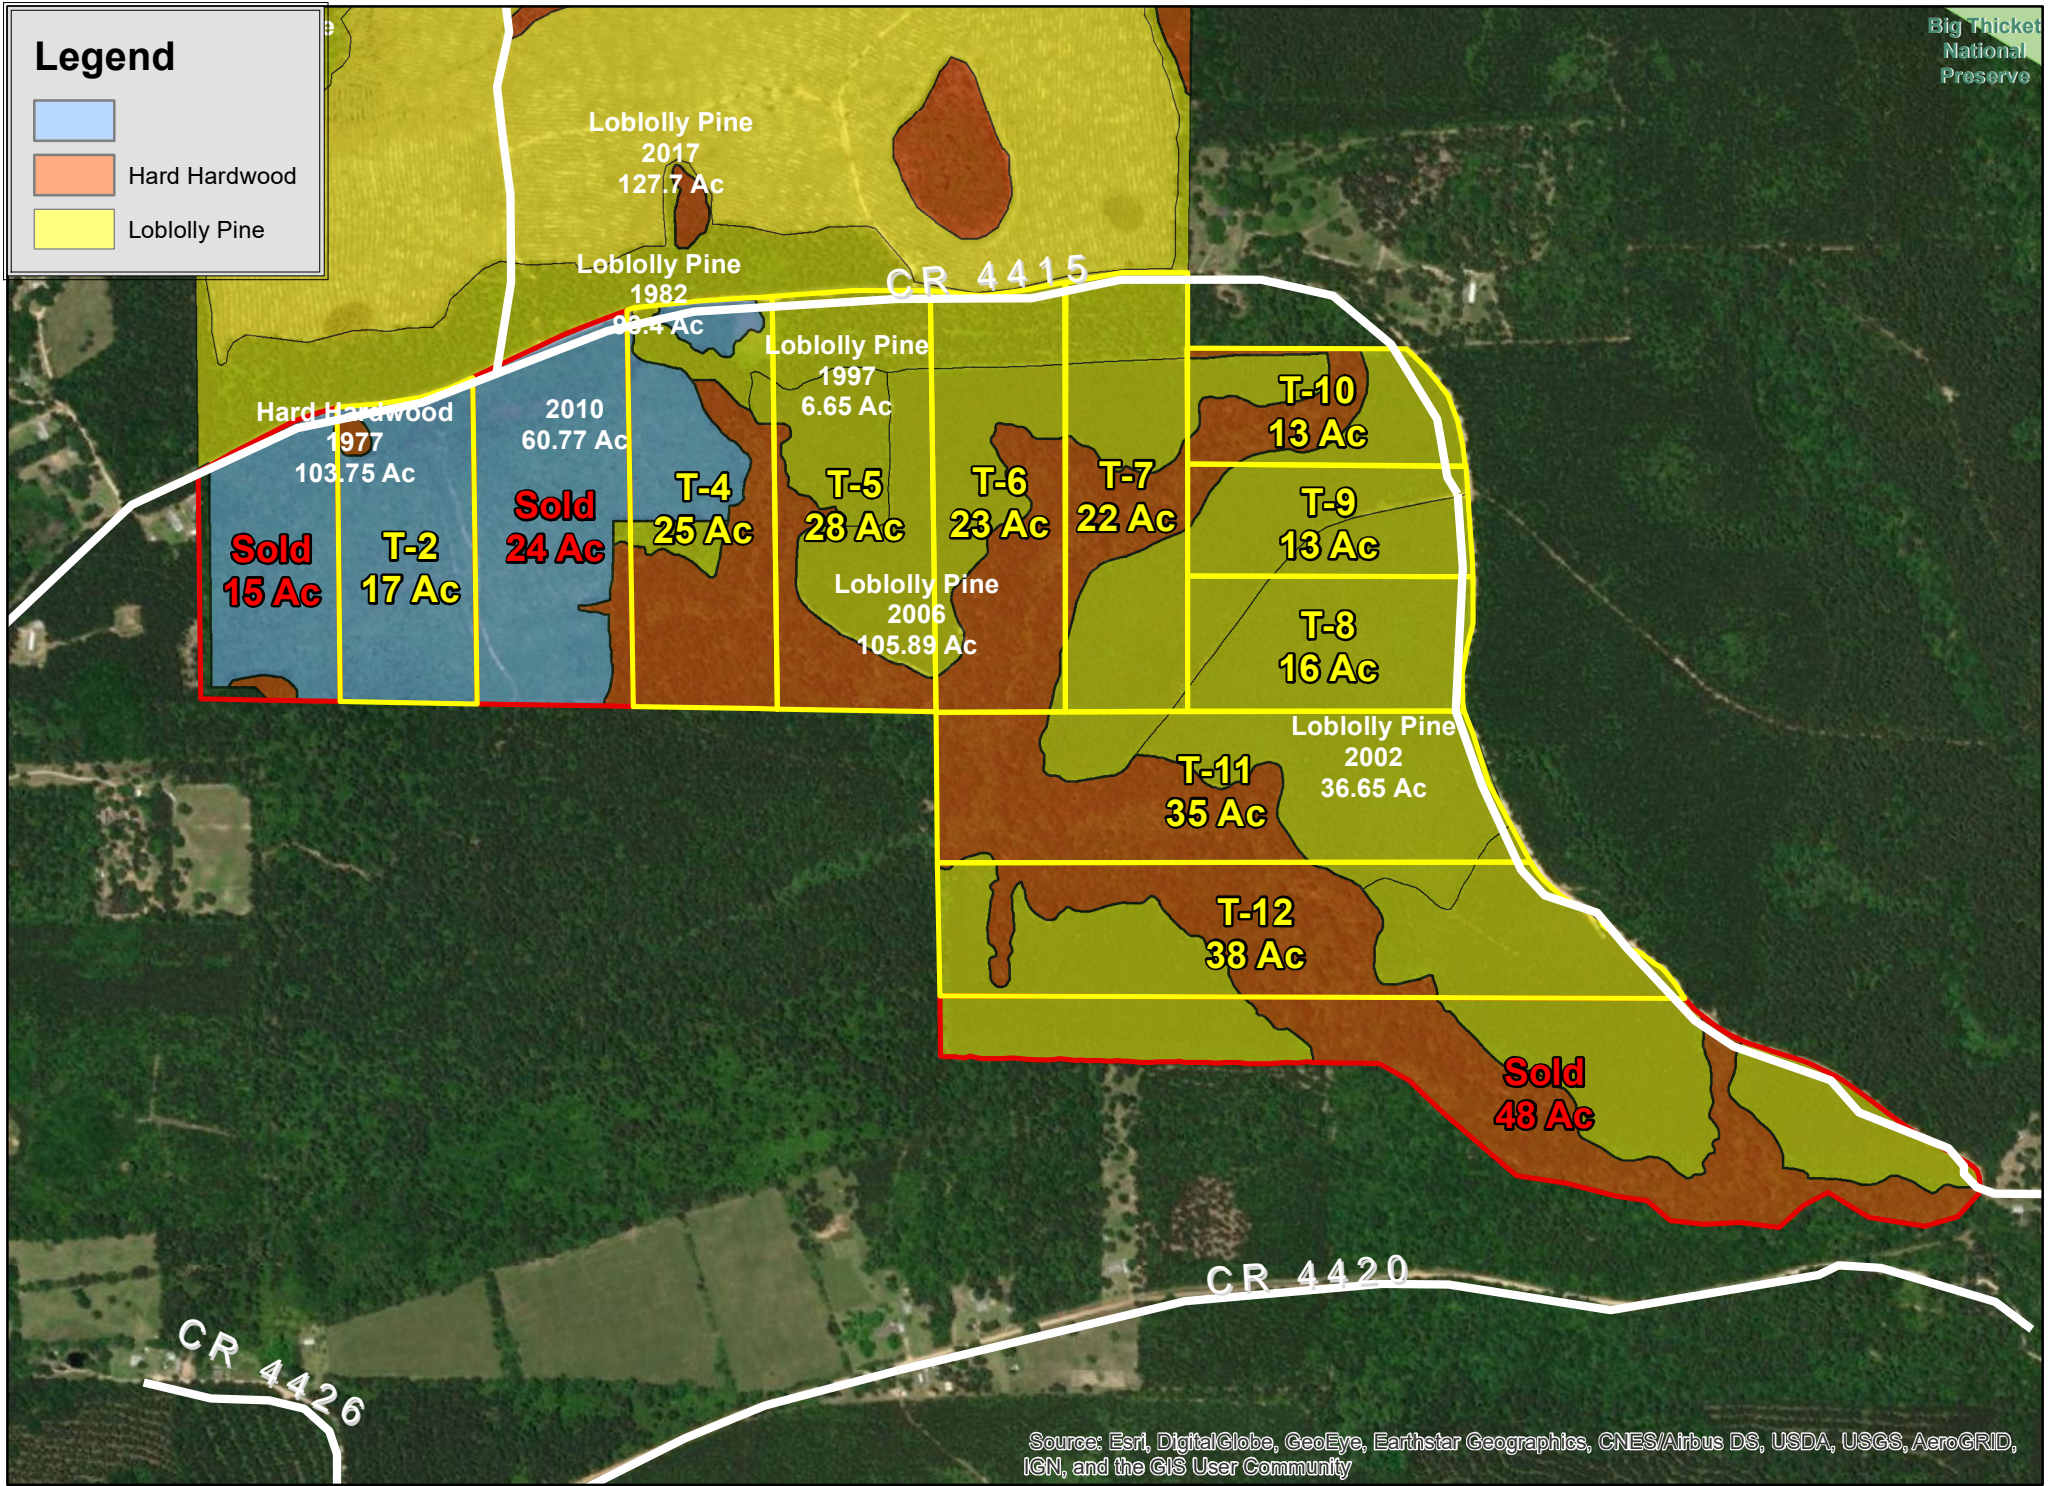

Legend

-  Hard Hardwood
-  Loblolly Pine
-  Loblolly Pine

Source: Esri, DigitalGlobe, GeoEye, Earthstar Geographics, CNES/Airbus DS, USDA, USGS, AeroGRID, IGN, and the GIS User Community

Spurger, Tyler Co., TX

For illustration purposes only. (Jasper - 6340)