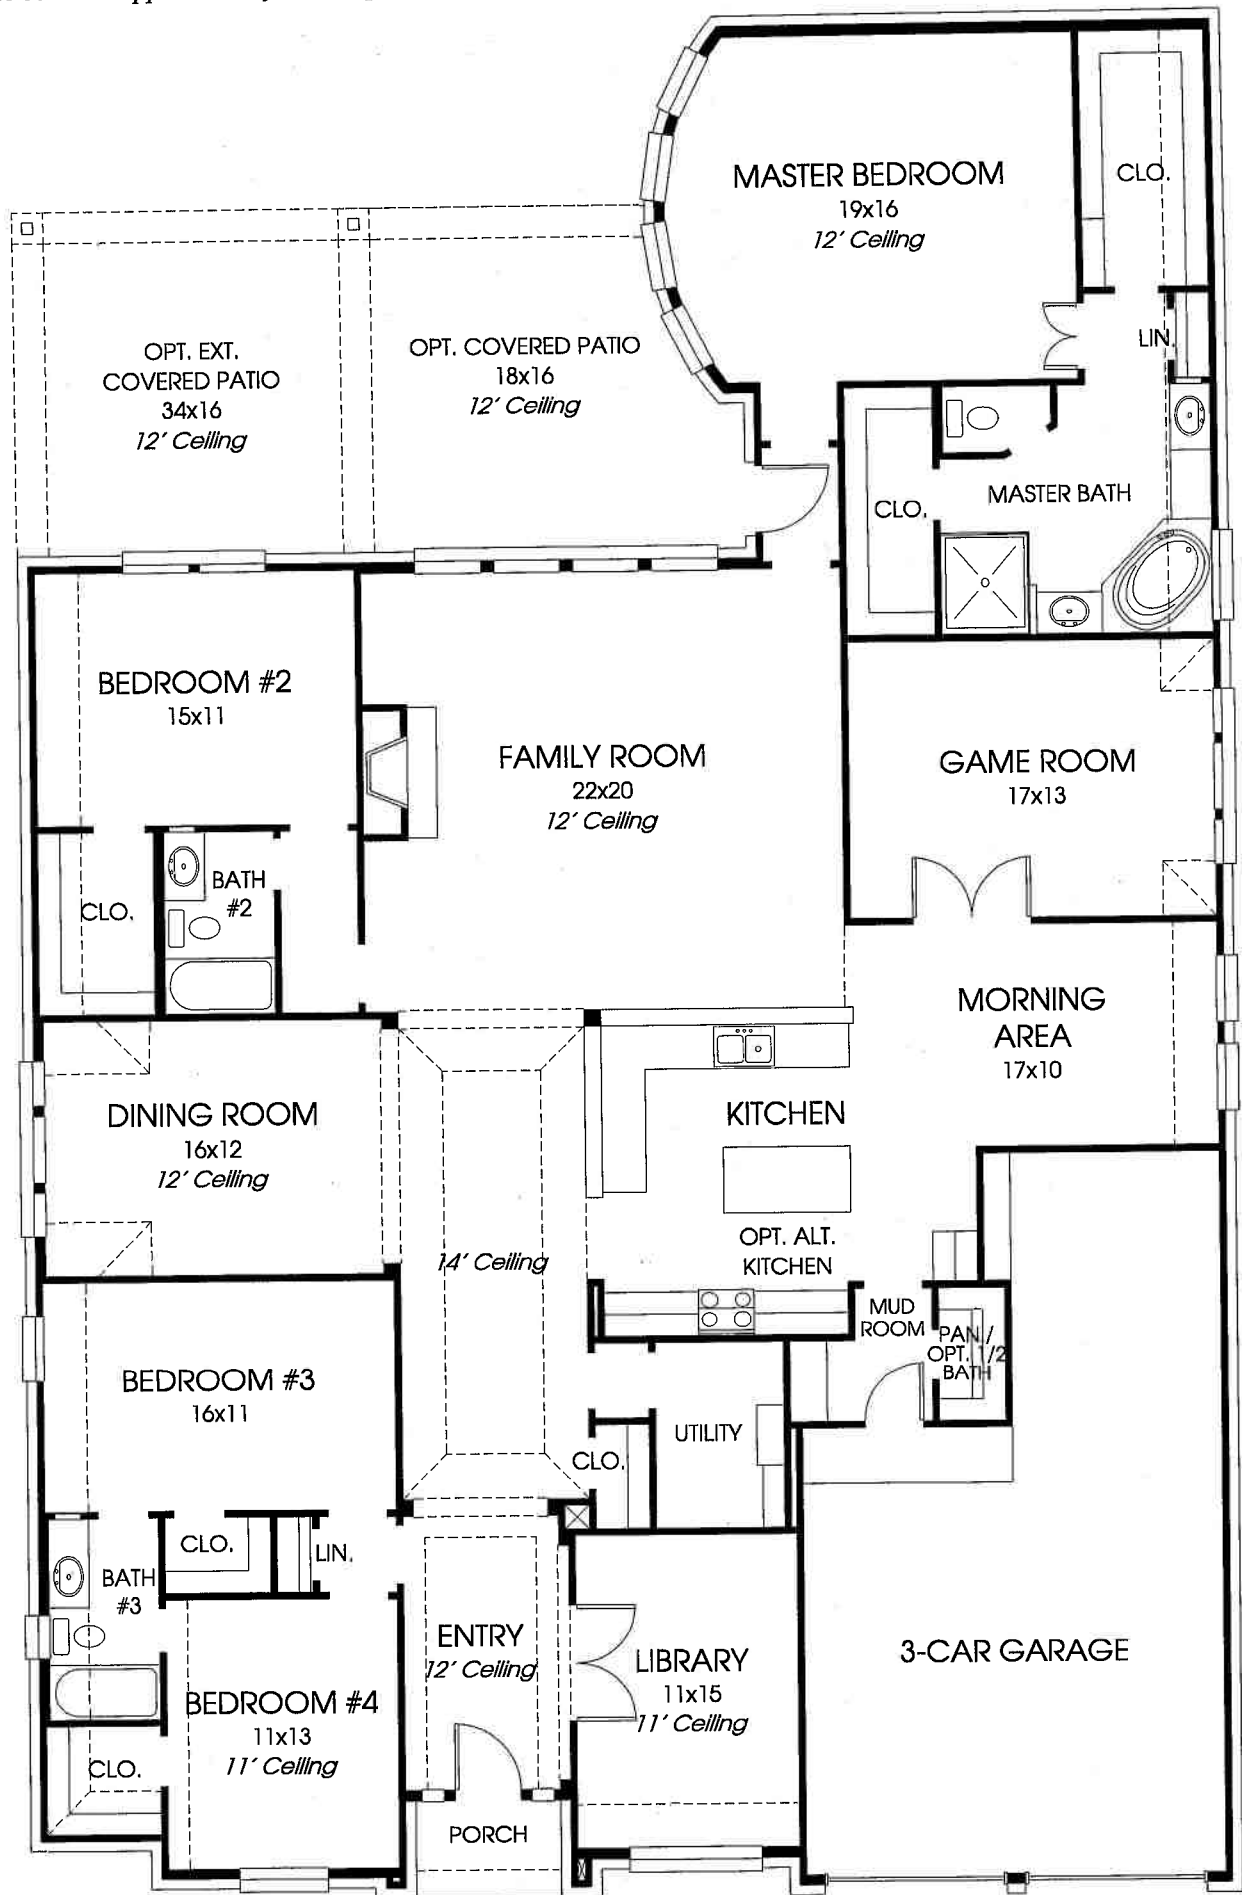

DESIGNS

Design 3322W

This home contains approximately 3,322 square feet.*

*See Page 3 for Details and Disclaimers.
© Perry Homes, LLC 2014