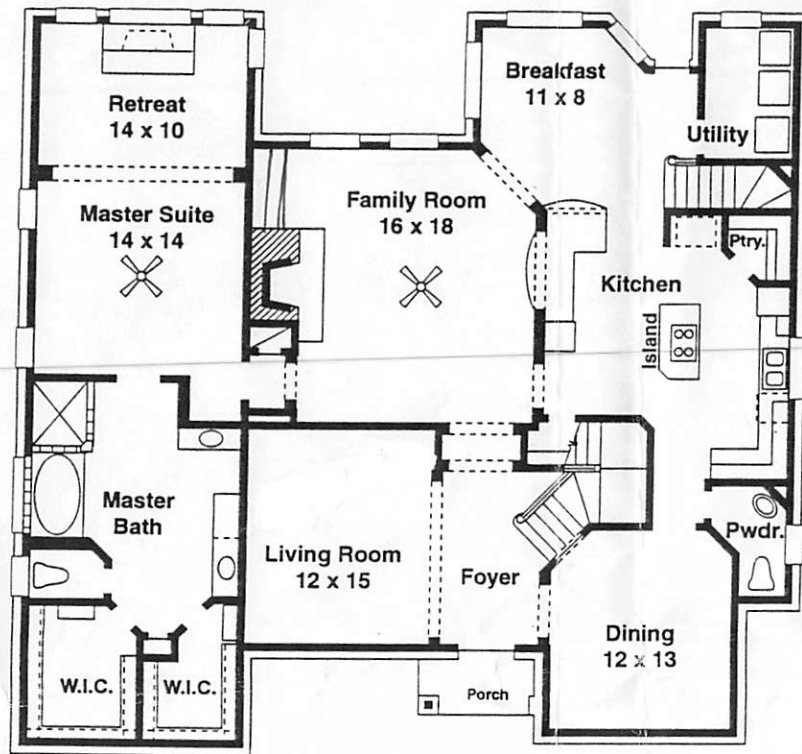

# THE CHARLESTON

- Dramatic two story foyer
- Comfortable family room has fireplace and built in bookcase
- Curved bar open from kitchen to family
- Cozy breakfast nook has multiple windows for maximum light
- Retreat attached to master suite has fireplace and sloped ceiling
- Glass block enclosed shower, large oval tub, separate vanities, and side by side walk in closets in master bath
- Raised media room or optional bedroom 6 has sloped ceiling and arched window
- Vaulted ceiling and built in bookcase in spacious gameroom
- Walk in closets for all secondary bedrooms

5 bedroom / 3 ½ bath / formal dining room / formal living room / family room / breakfast nook / master retreat / gameroom / media room or optional bedroom 6 / detached garage

**NEWMARK**  
H O M E S E L P