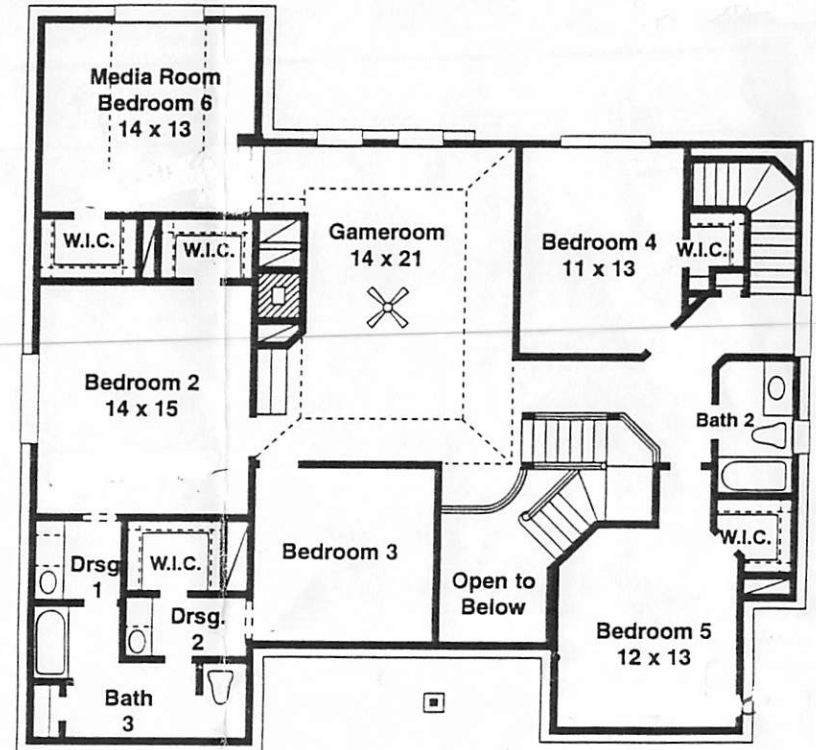

# THE CHARLESTON

- Dramatic two story foyer
- Comfortable family room has fireplace and built in bookcase
- Curved bar open from kitchen to family
- Cozy breakfast nook has multiple windows for maximum light
- Retreat attached to master suite has fireplace and sloped ceiling
- Glass block enclosed shower, large oval tub, separate vanities, and side by side walk in closets in master bath
- Raised media room or optional bedroom 6 has sloped ceiling and arched window
- Vaulted ceiling and built in bookcase in spacious gameroom
- Walk in closets for all secondary bedrooms

5 bedroom / 3 ½ bath / formal dining room / formal living room / family room / breakfast nook / master retreat / gameroom / media room or optional bedroom 6 / detached garage

**NEWMARK**  
H O M E S E L P