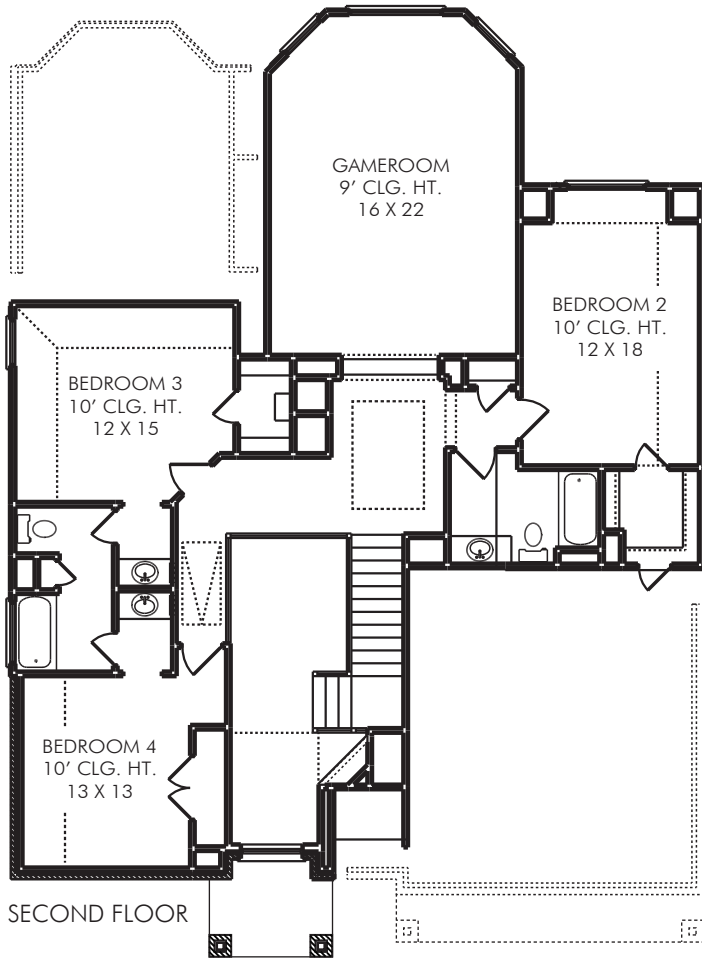

THE HASTINGS • 3,374 Sq. Ft.

- 4 Bedrooms, 3 1/2 Baths
- Spacious Family Room
- Master Bedroom with Large Walk-In Closet

Approved by: 01/03/2017

All square footage is approximate. Anglia Homes reserves the right to change specifications and designs without notice.

THE HASTINGS • 3,374 Sq. Ft.

ELEVATION A

ELEVATION AS

ELEVATION B

ELEVATION C

All elevations and floor plan renderings may vary due to community specific Deed Restrictions, Building Code Requirements or Subdivision Builder Requirements as listed on Design Feature Sheet.