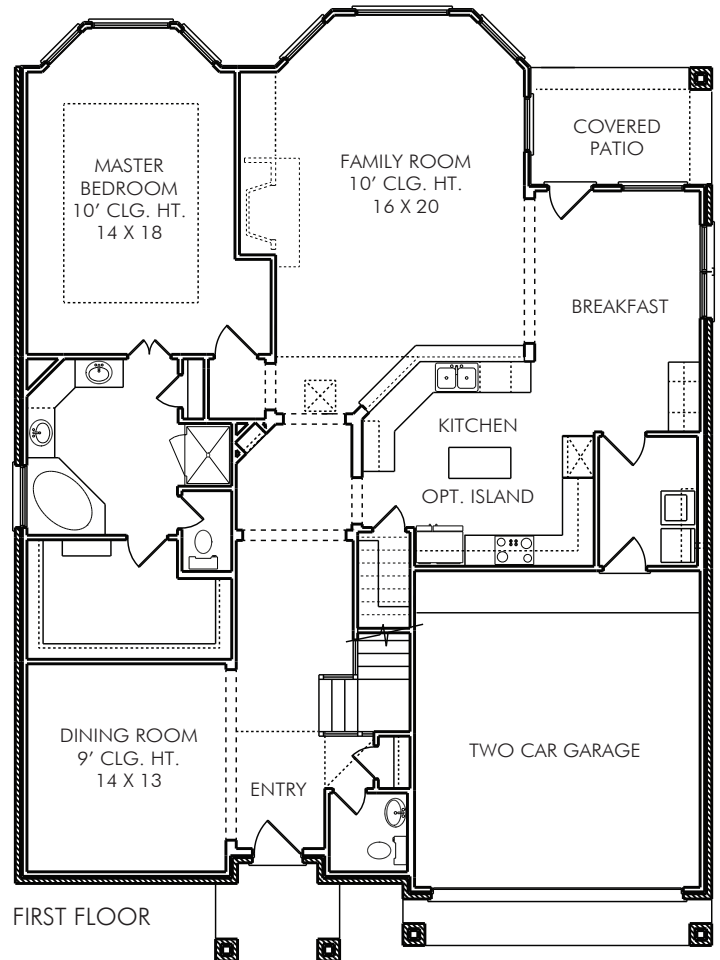

THE HASTINGS • 3,374 Sq. Ft.

- 4 Bedrooms, 3 1/2 Baths
- Spacious Family Room
- Master Bedroom with Large Walk-In Closet

Approved by: 01/03/2017

All square footage is approximate. Anglia Homes reserves the right to change specifications and designs without notice.

THE HASTINGS • 3,374 Sq. Ft.

ELEVATION A

ELEVATION AS

ELEVATION B

ELEVATION C

All elevations and floor plan renderings may vary due to community specific Deed Restrictions, Building Code Requirements or Subdivision Builder Requirements as listed on Design Feature Sheet.