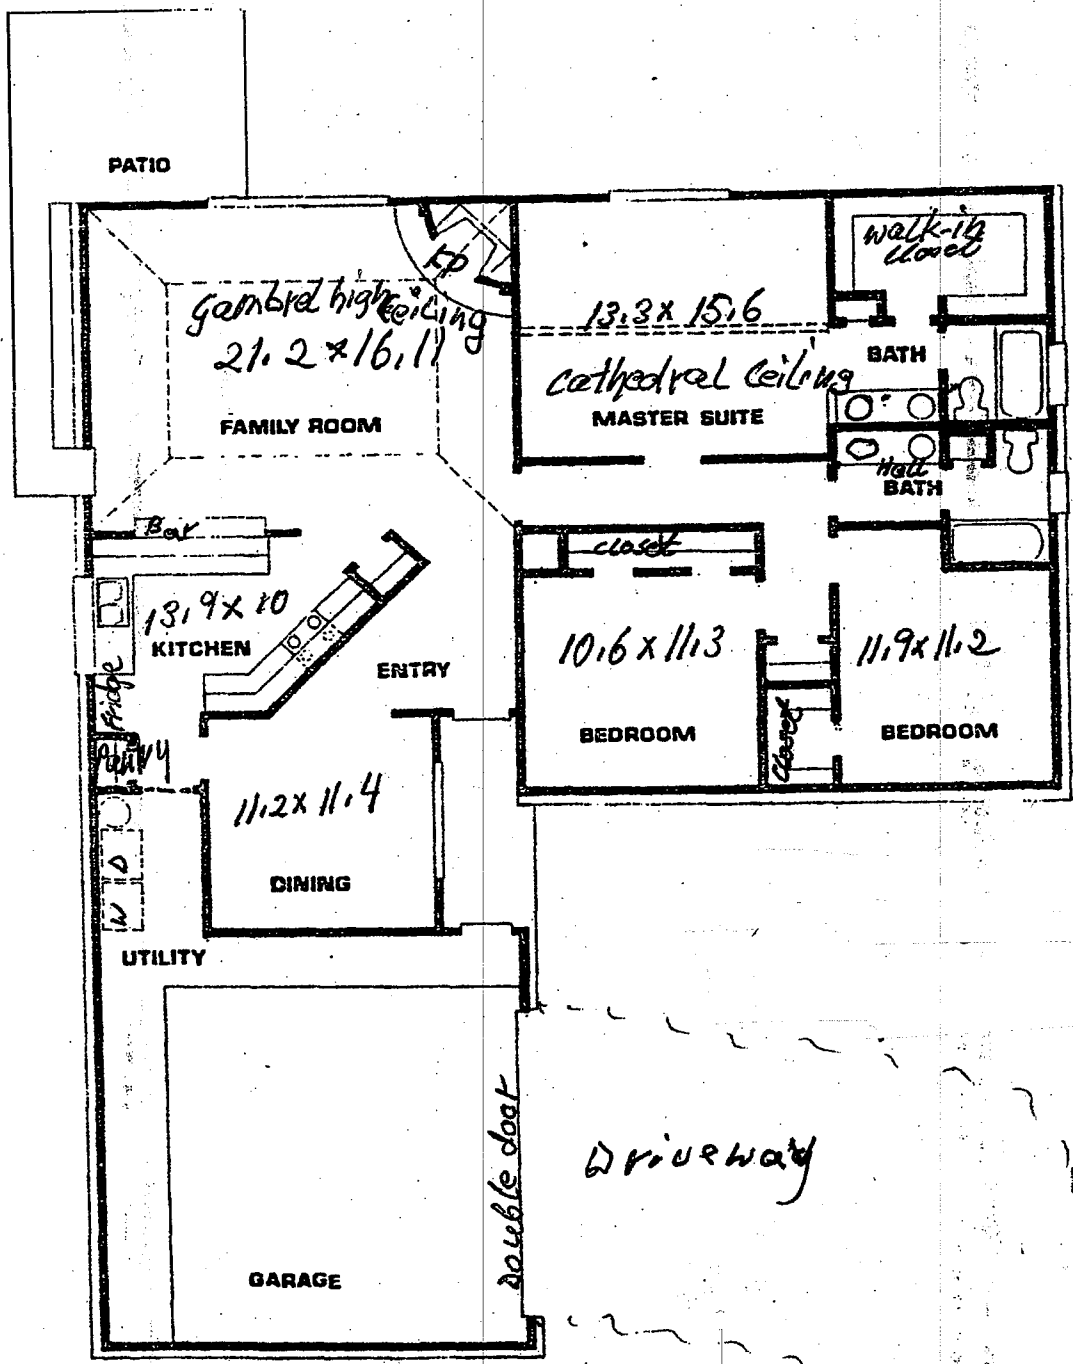

14914 Crandell Circle
Sterling Green
in Channelview TX 77530

16649

Plan 64
3 bedrooms
built in 1980

3-2-2

Driveway

double door