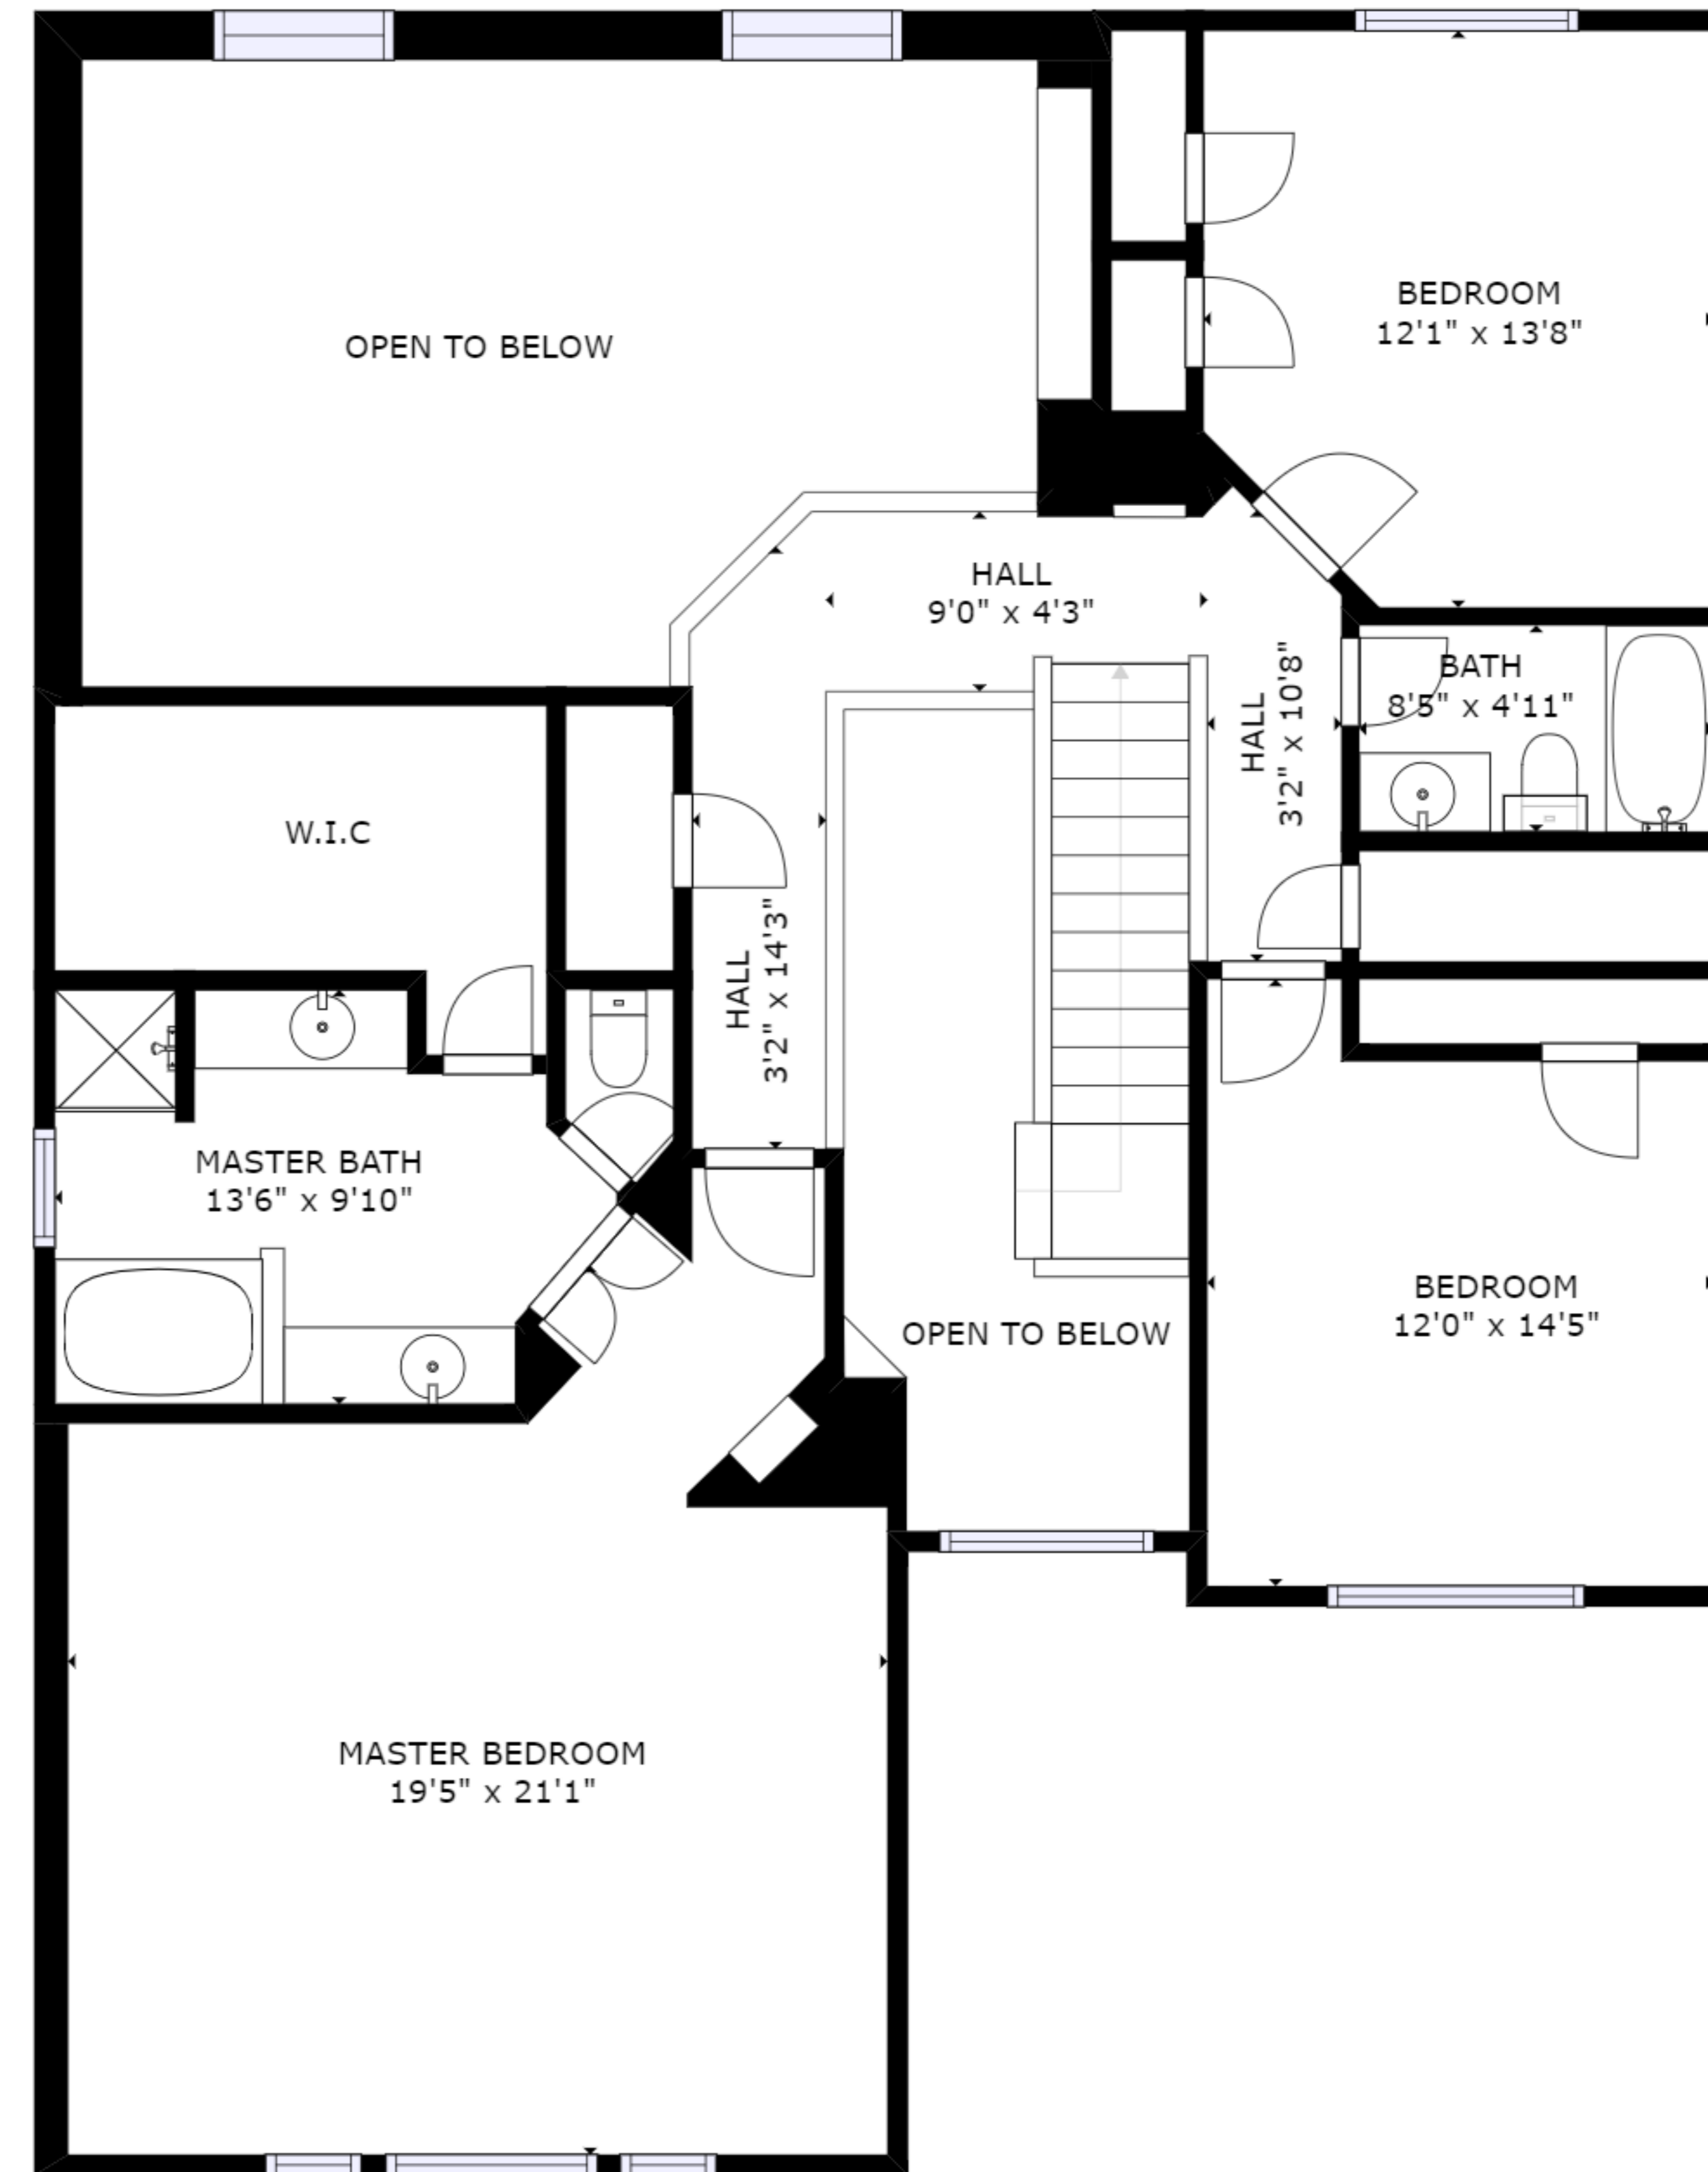

FLOOR 1

FLOOR 2

GROSS INTERNAL AREA
 FLOOR 1: 1284 sq. ft, FLOOR 2: 1257 sq. ft
 TOTAL: 2541 sq. ft
 SIZES AND DIMENSIONS ARE APPROXIMATE, ACTUAL MAY VARY.