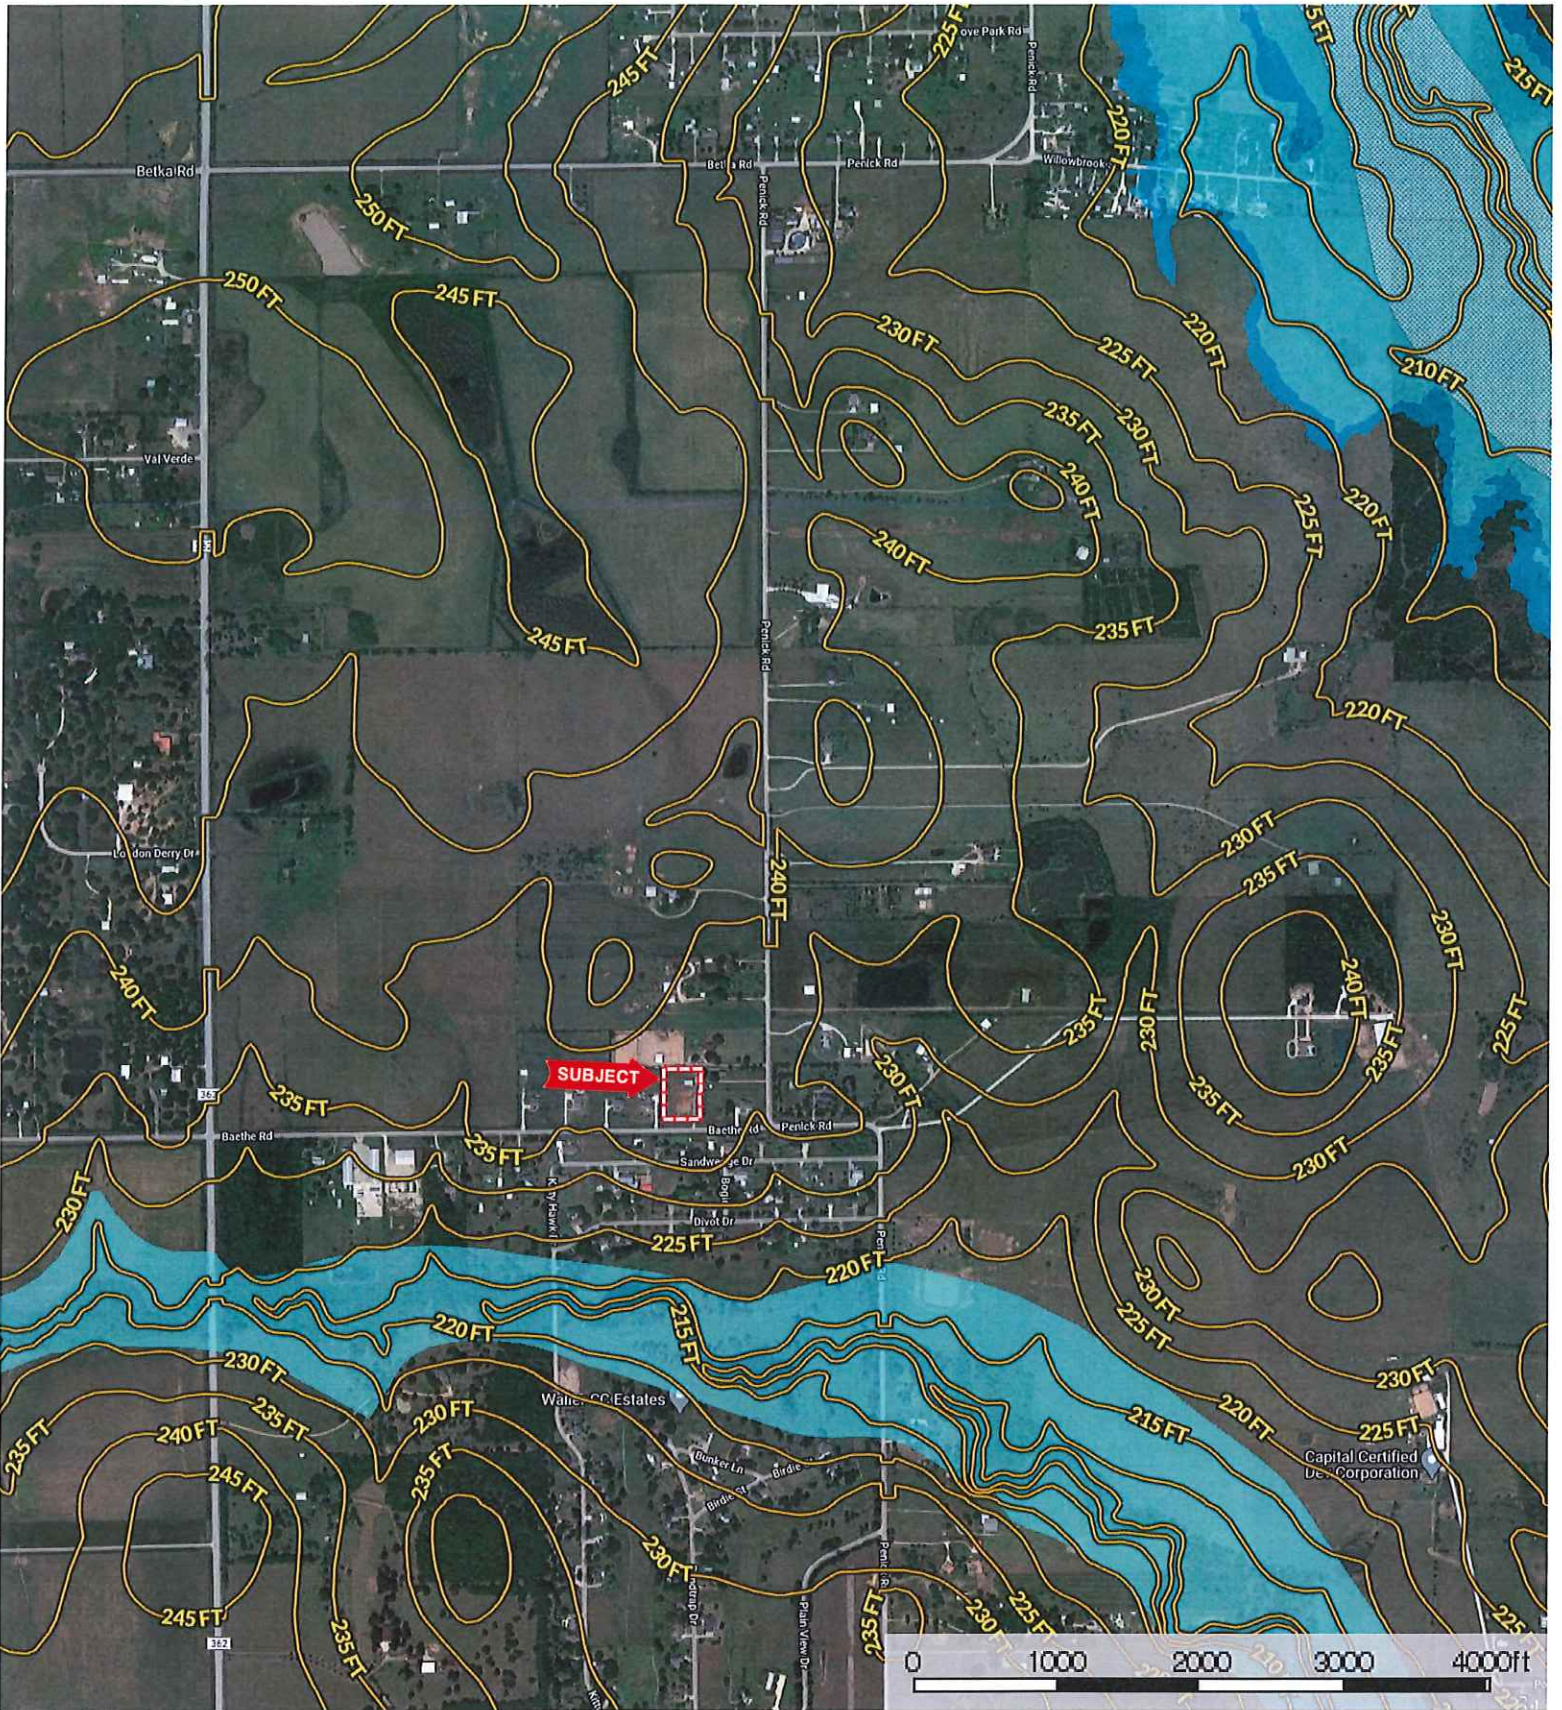

32612 Baethle Rd.
Waller County, Texas, AC +/-

- Boundary
- 100 Year Floodplain
- 500 Year Floodplain
- Floodway
- Special
- Unmapped/ Not Included