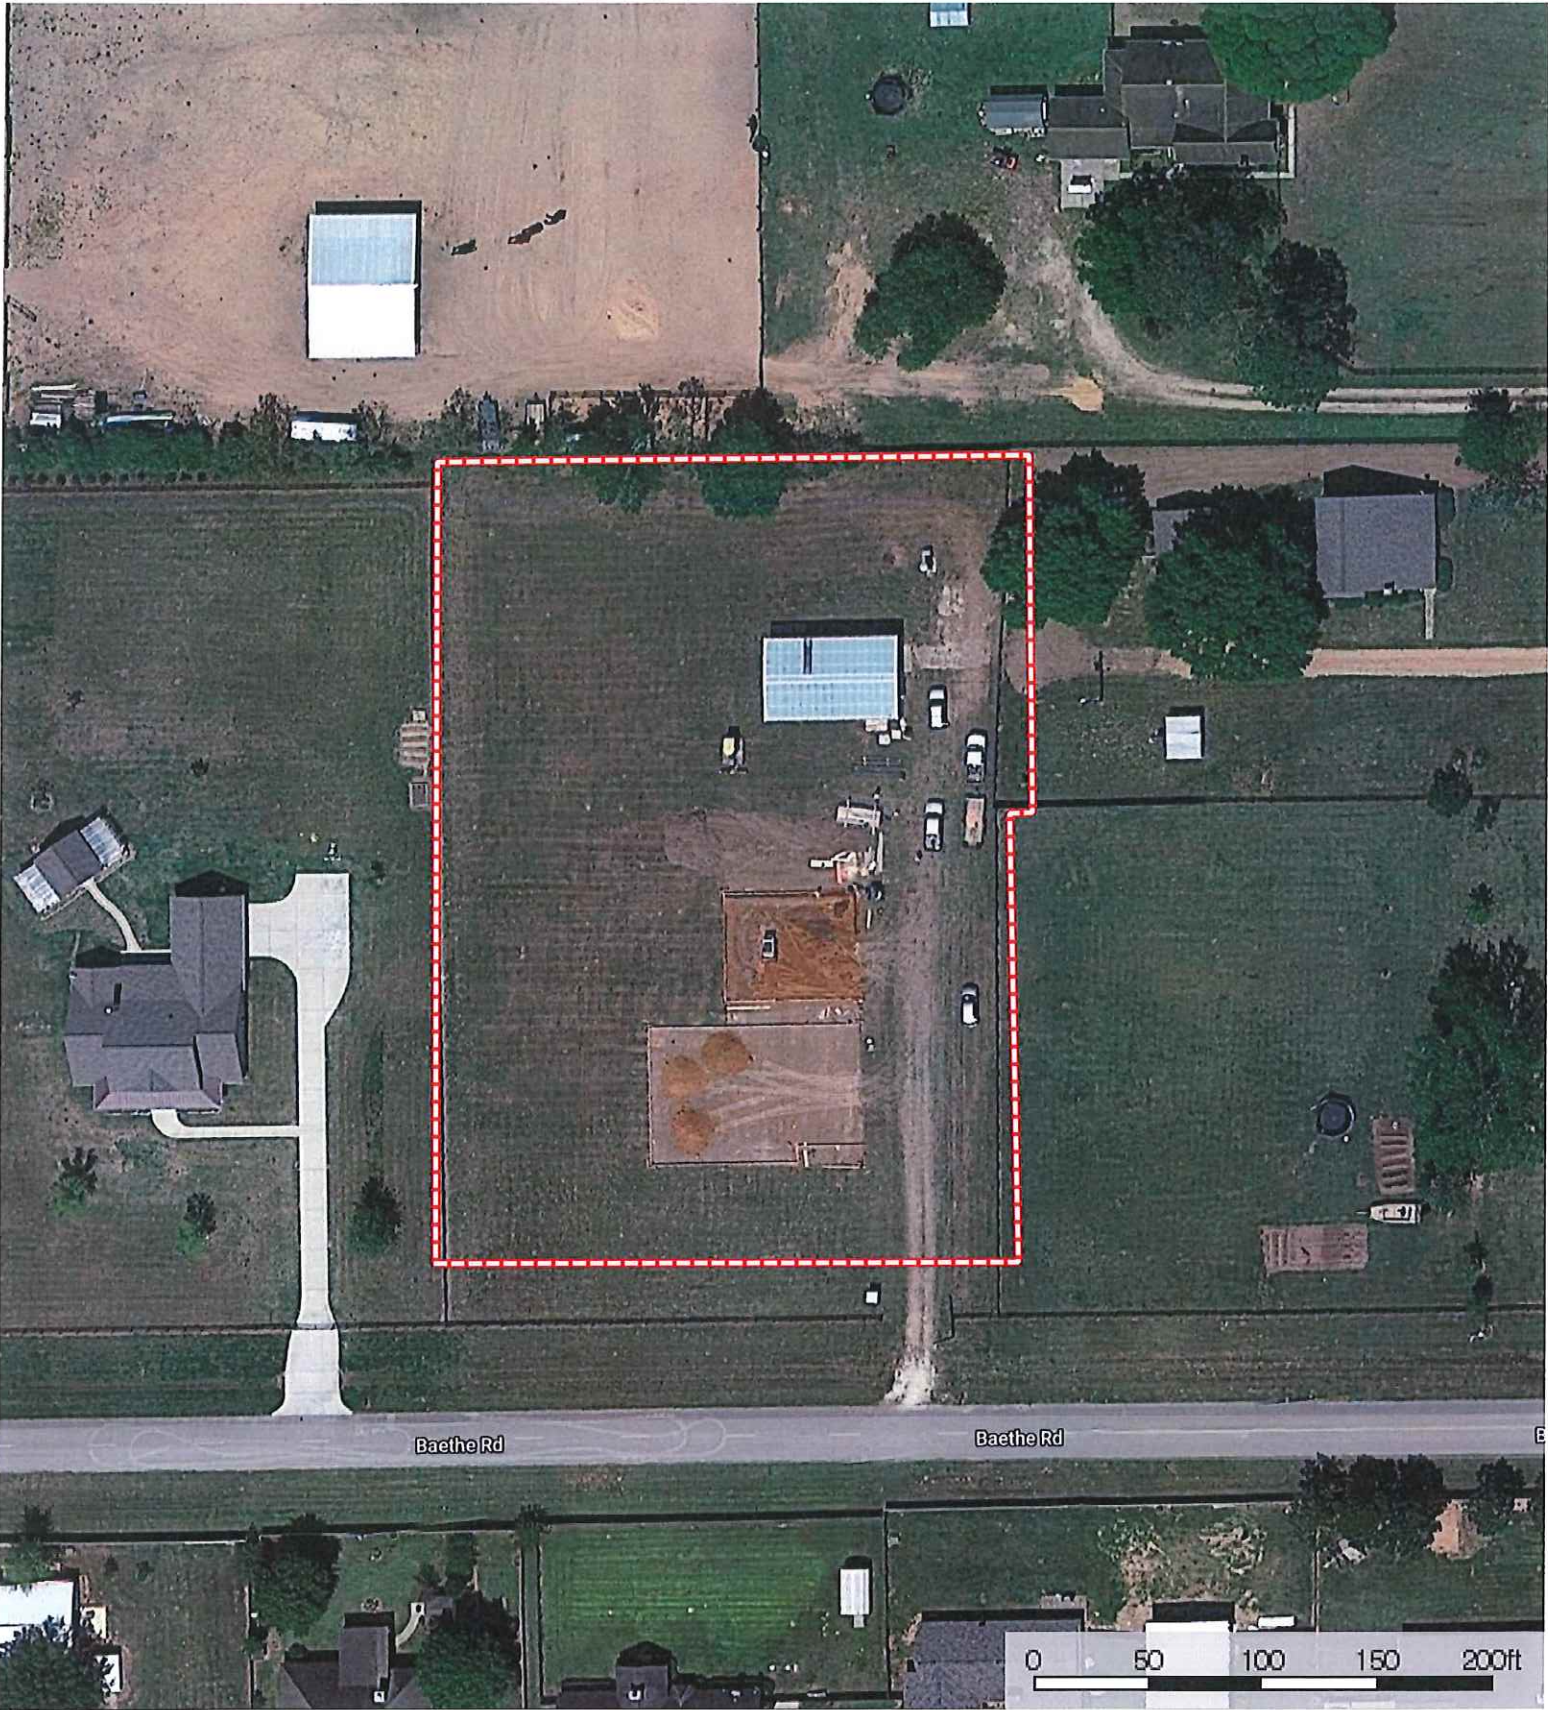

32612 Baethe Rd.
Waller County, Texas, AC +/-

Baethe Rd

Baethe Rd

0 50 100 150 200ft

Boundary

The information contained herein was obtained from sources deemed to be reliable. MapRight Services makes no warranties or guarantees as to the completeness or accuracy thereof.