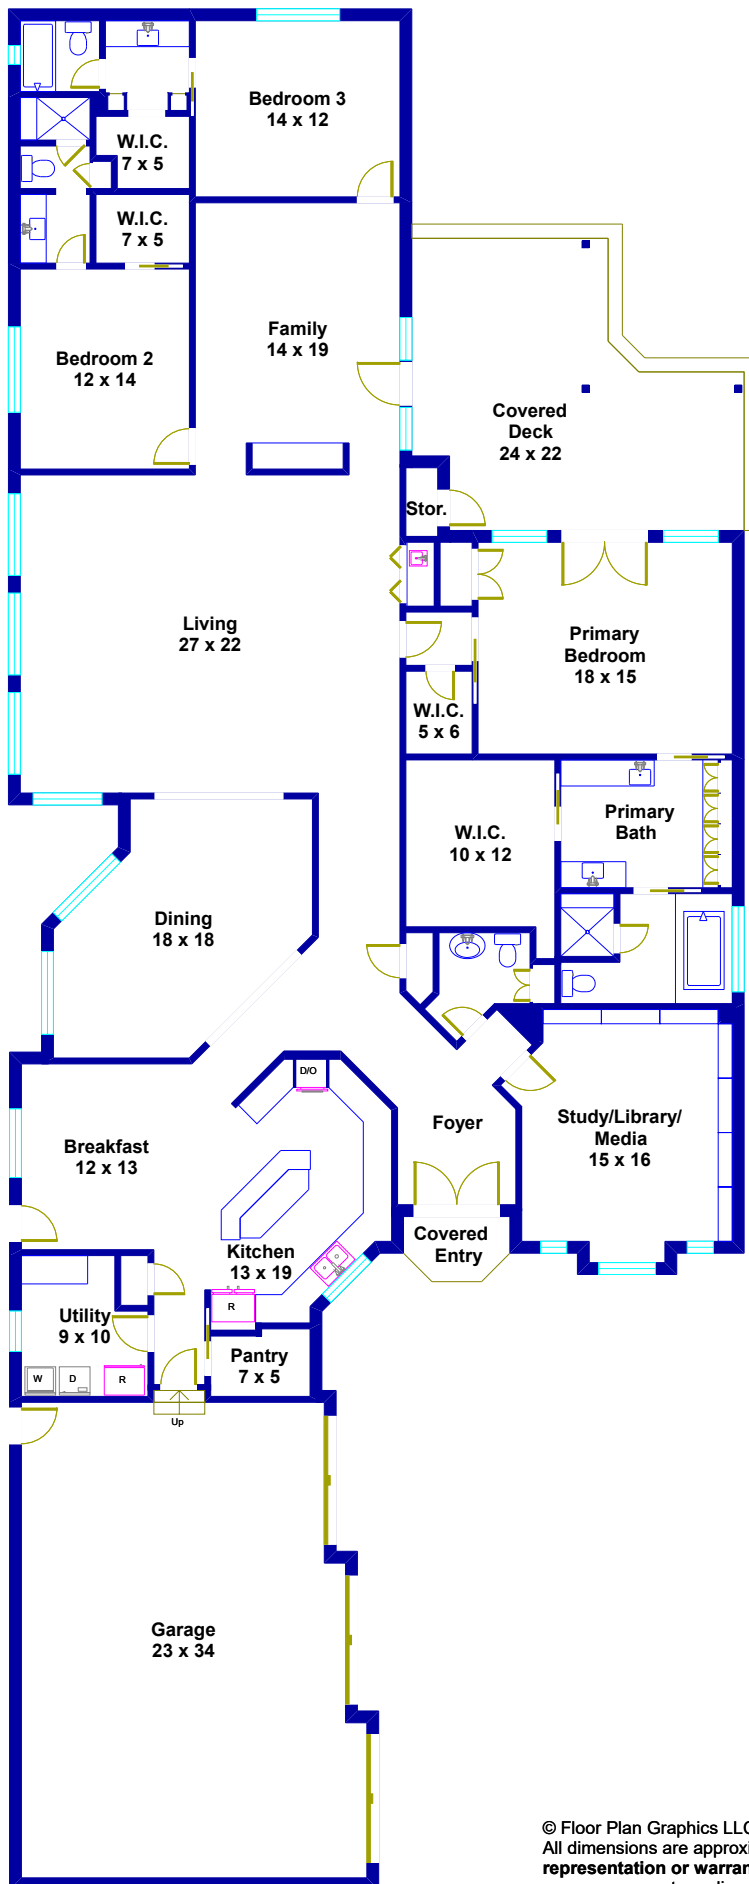

5005 Pine Street  
Bellaire, Texas

© Floor Plan Graphics LLC 2021. This floor plan is an artistic rendering only. All dimensions are approximate. **Floor Plan Graphics LLC makes no representation or warranty as to this rendering's accuracy** and no measurements or dimensions should be relied upon without independent verification. This floor plan and its respective square space materials remain the property of Floor Plan Graphics LLC.