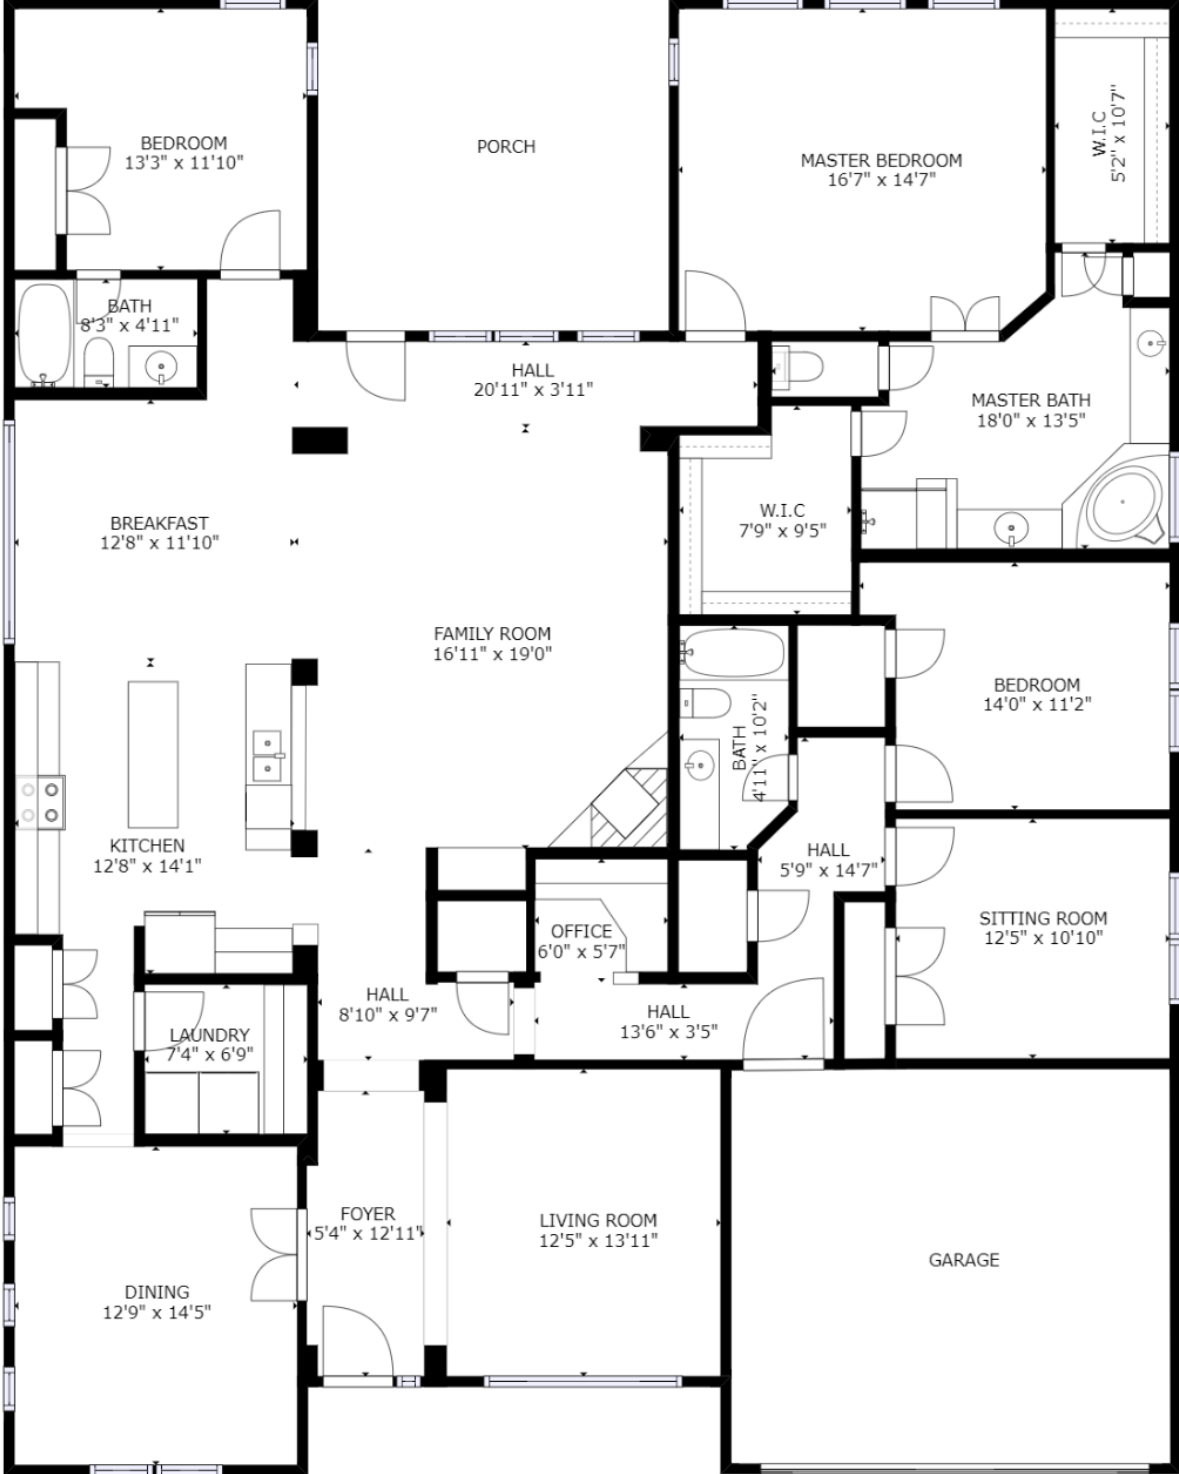

5619 Edgewood Place
Spring, TX 77379
MLS # 16855008

GROSS INTERNAL AREA

TOTAL: 2,924 sq ft (Per HCAD)

Porch: 240 sq ft (Per Matterport Scan)

SIZES AND DIMENSIONS ARE APPROXIMATE, ACTUAL MAY VARY. VERIFY ALL DIMENSIONS.