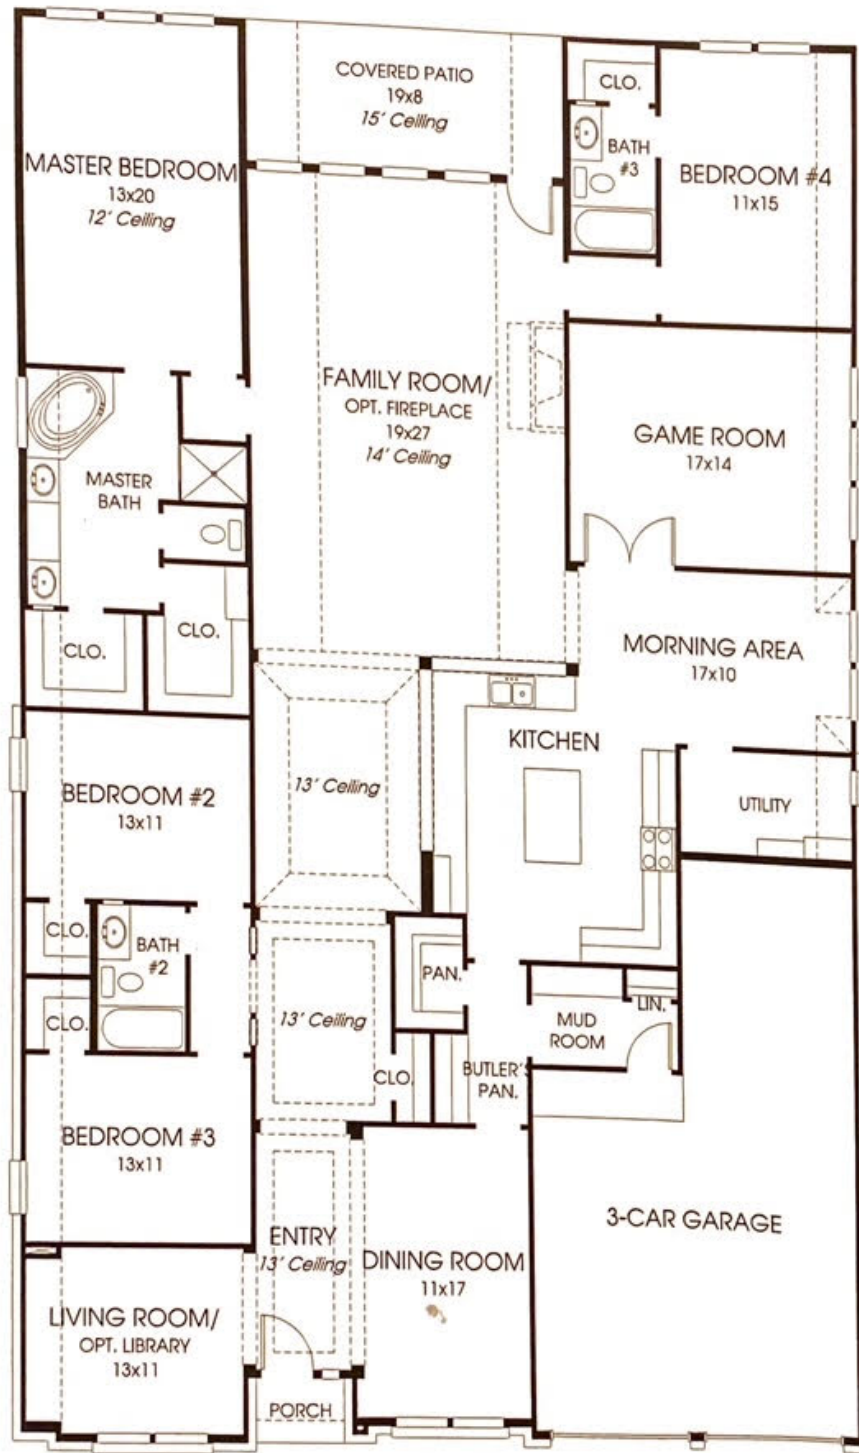

DESIGNS

Design 3257W

This home contains approximately 3,257 square feet.*

*See Page 3 for Details and Disclaimers.
© Perry Homes, LLC 2012
02/03/2014
(60' CL)