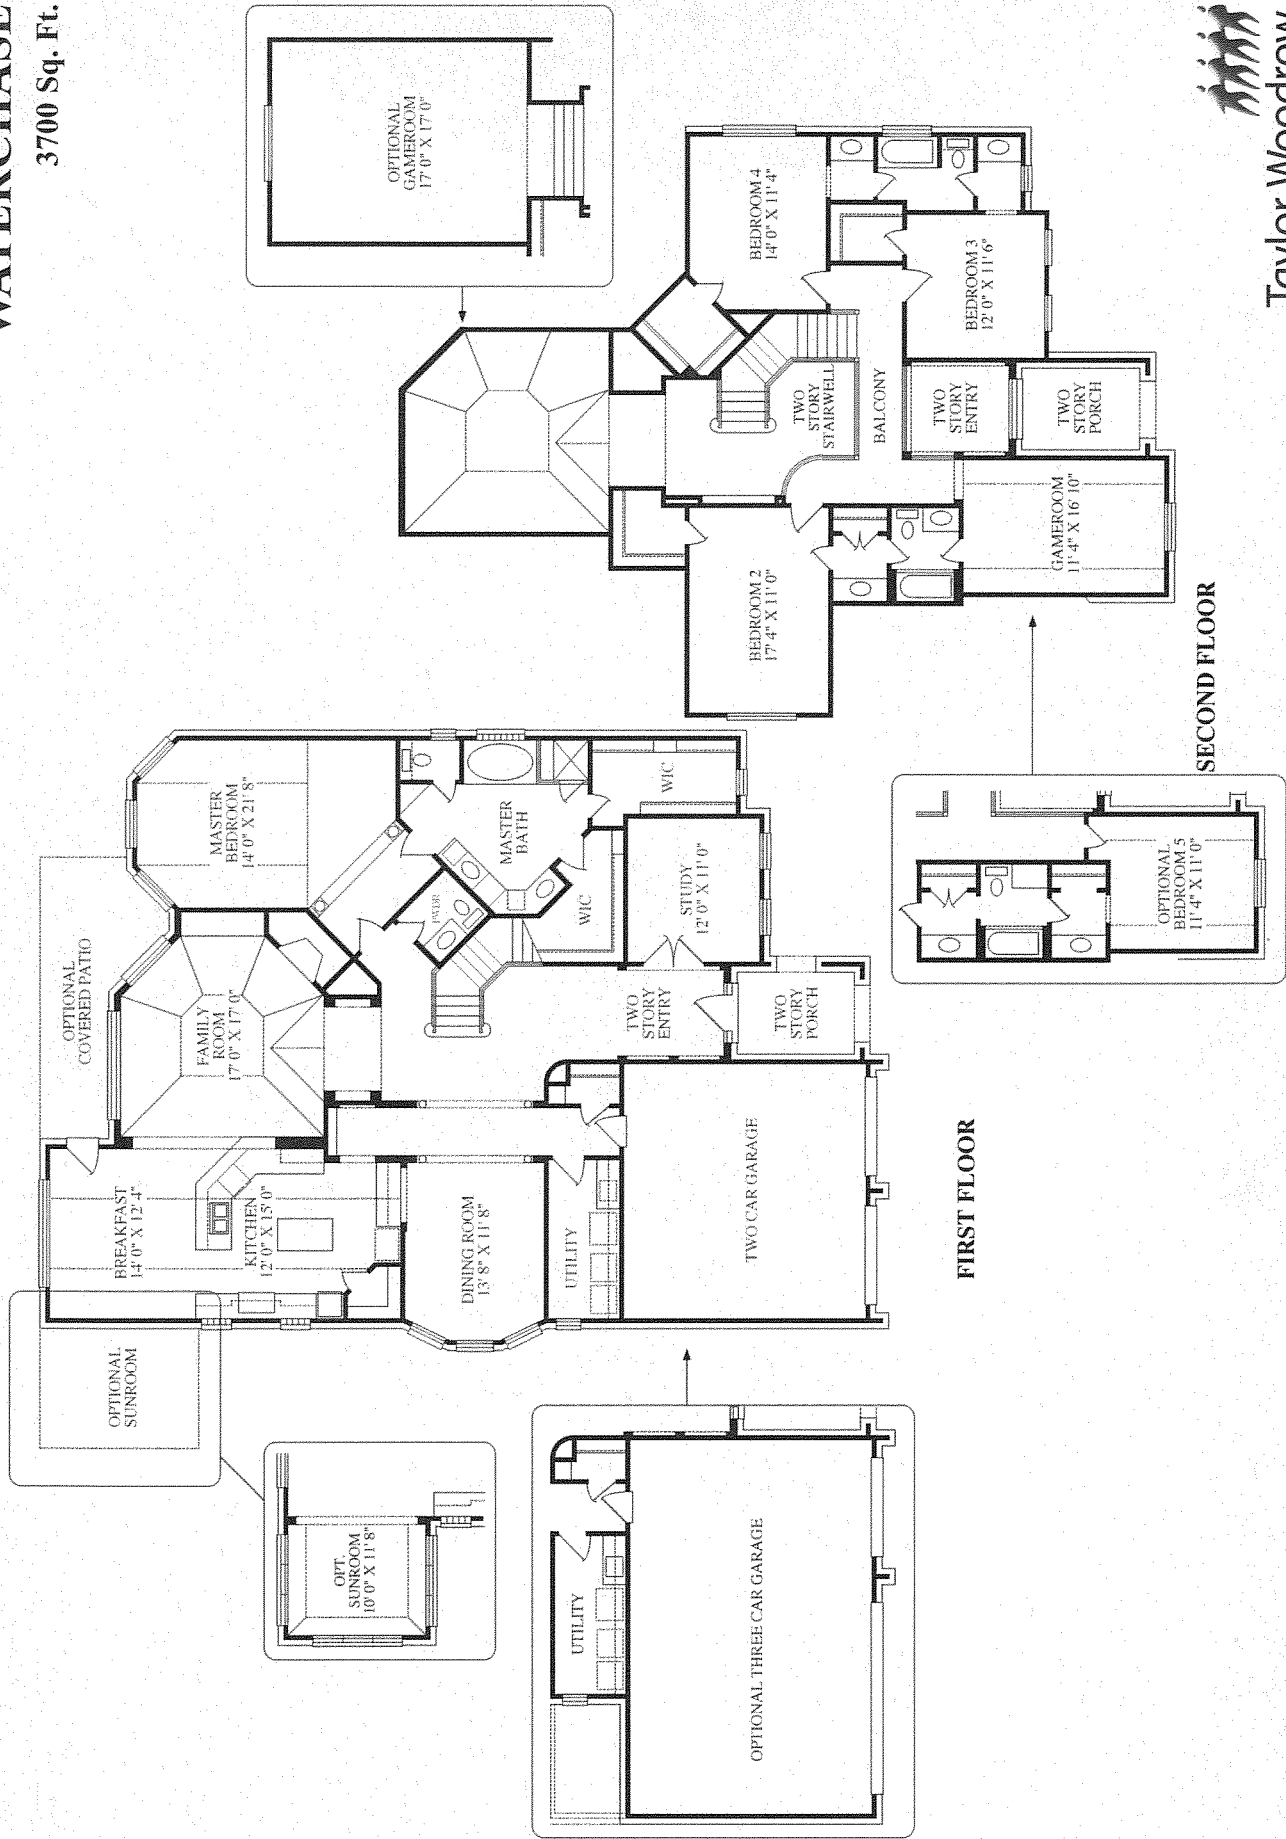

WATERCHASE

3700 Sq. Ft.

 Taylor Woodrow
www.TaylorWoodrowHomes.com