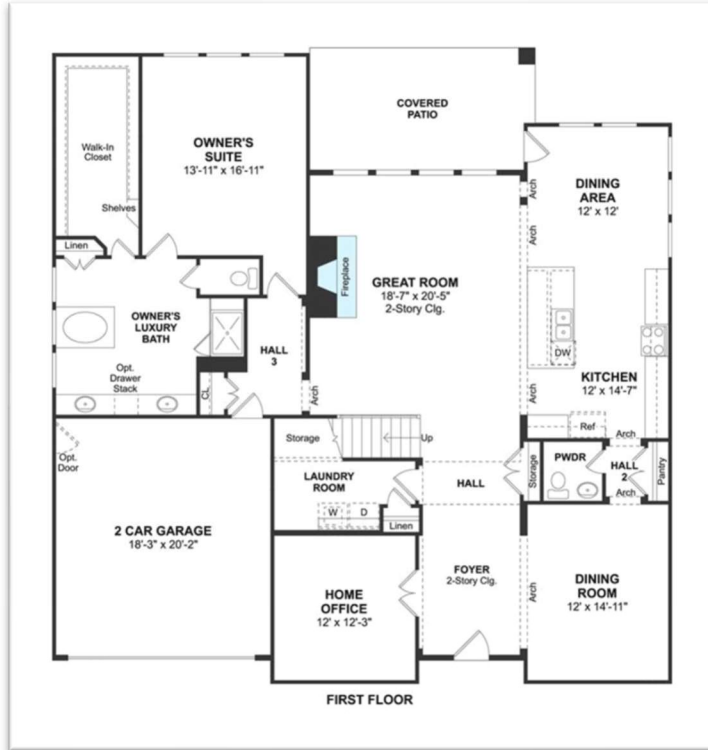

Floor plan for 12427 Gatewood Drive, Mont Belvieu, TX

**Optional door in the garage was not installed.*

**Adaptive Real Estate does own this floor-plan and is only sharing for reference only.*

***Buyer and Buyer's agent to verify all information on this form. Listing broker makes no guarantees.*