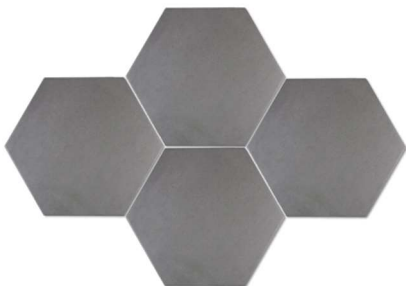

LIGHTING

SHOWER FIXTURE

FAUCETS

SHOWER & TUB SURROUND

QUARTZ COUNTERTOP

FLOOR TILE – HERRINGBONE PATTERN

WALL-MOUNT TUB FAUCET

UPSTAIRS BATHROOMS

LIGHTING

SHOWER FIXTURE

MIRRORS

FAUCETS

SHOWER SURROUND – HERRINGBONE
WHITE GLOSSY SUBWAY

CALCUTTA QUARTZ COUNTERTOP

SOAKER TUB

FLOOR TILE