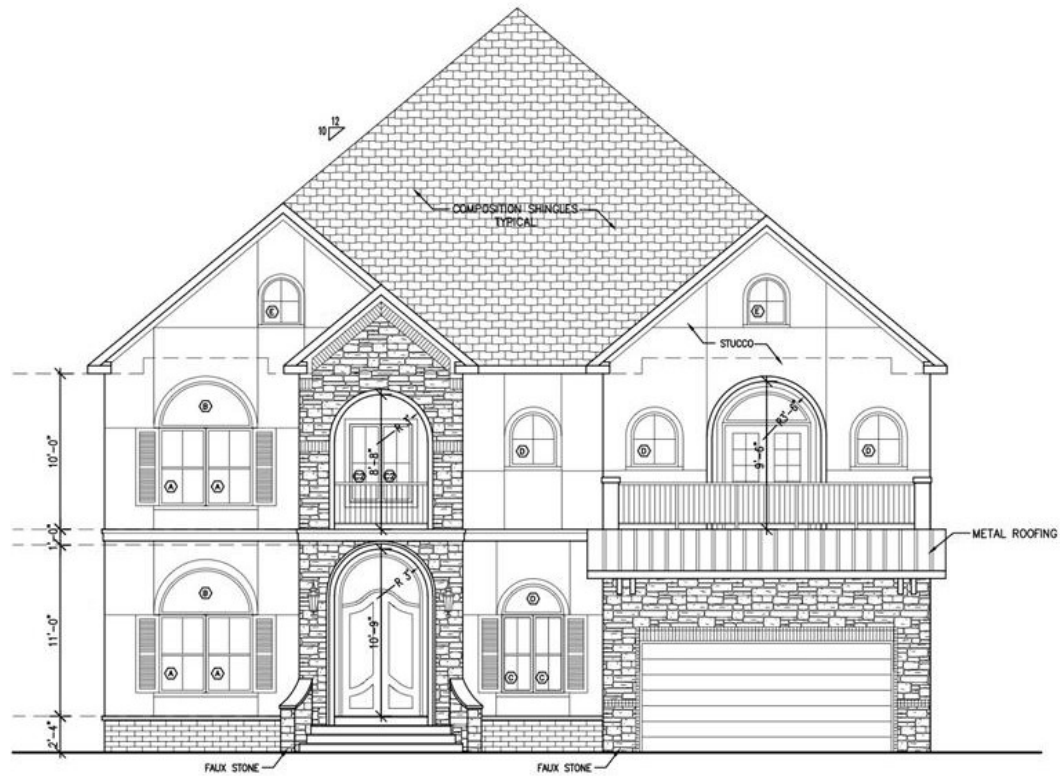

4627 Braeburn Drive
5 BR | 4.5 BA | 5500 SF | 8,755 LOT

GREAT ROOM

- Wide Plank Hardwood Floors
- Open to Kitchen
- Neutral Sherwin Williams Paint Tones
- Double-height Ceilings
- Level 4 Finish Smooth Walls