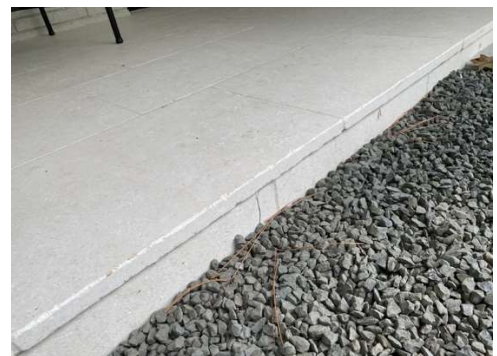

TUB SURROUND - BROKEN JOINT
WHITE GLOSSY SUBWAY

GAMEROOM

MINKAAIRE CEILING FAN

CARPET

EXTERIOR

TIERED LANDSCAPING – LAGUSTRUM,
GEM BOXWOODS, AND JASMINE

PORCH SCONCES & HANGING LANTERN

OLIVE BOXED IN BY JASMINE