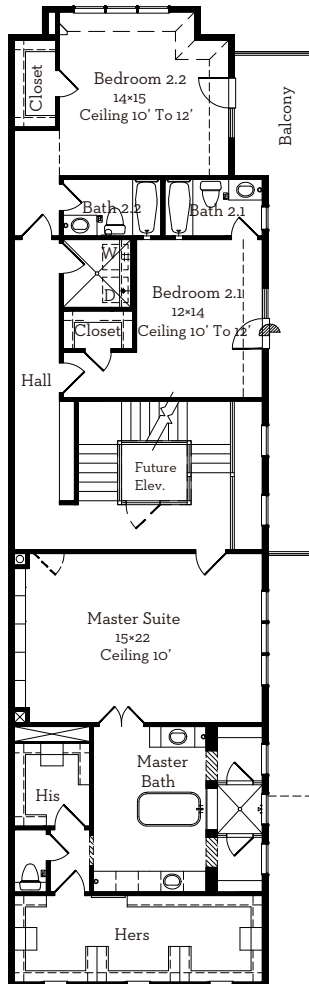

— EST 1980 —

LOVETT

H O M E S

6012 Inwood Dr.

3,619 sq.ft.

3 bedrooms / 4.5 baths

All prices, features and plans are subject to change without notice. Square footage is approximate. No representation or warranties either expressed or implied Are made as to the accuracy of the information herein or with respect to the suitability, usability, merchantability or conditions of any property herein described. All rights Reserved. Lovetthomes 2014

— EST 1980 —

LOVETT

H O M E S

6012 Inwood Dr.

3,619 sq.ft.

3 bedrooms / 4.5 baths

First Floor 1329 Sq.Ft

Second Floor 1879 Sq.Ft

Third Floor 411 Sq.Ft

All prices, features and plans are subject to change without notice. Square footage is approximate. No representation or warranties either expressed or implied. Are made as to the accuracy of the information herein or with respect to the suitability, usability, merchantability or conditions of any property herein described. All rights Reserved. LovettHomes 2014