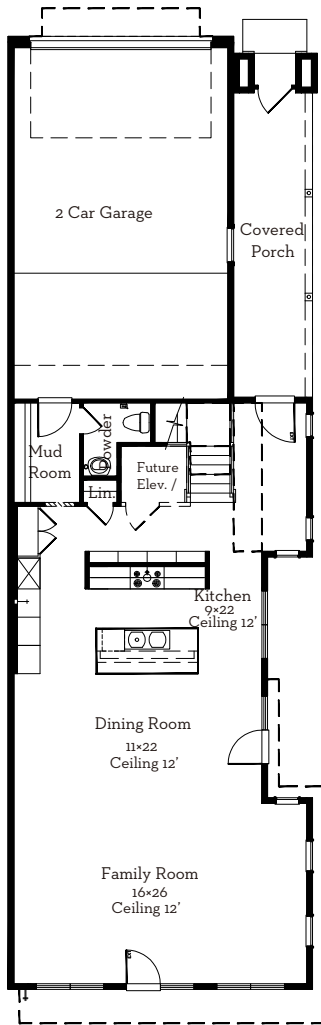

— EST 1980 —

LOVETT

H O M E S

6012 Inwood Dr.

3,619 sq.ft.

3 bedrooms / 4.5 baths

All prices, features and plans are subject to change without notice. Square footage is approximate. No representation or warranties either expressed or implied Are made as to the accuracy of the information herein or with respect to the suitability, usability, merchantability or conditions of any property herein described. All rights Reserved. Lovetthomes 2014

— EST 1980 —

LOVETT

H O M E S

6012 Inwood Dr.

3,619 sq.ft.

3 bedrooms / 4.5 baths

First Floor 1329 Sq.Ft

Second Floor 1879 Sq.Ft

Third Floor 411 Sq.Ft

All prices, features and plans are subject to change without notice. Square footage is approximate. No representation or warranties either expressed or implied. Are made as to the accuracy of the information herein or with respect to the suitability, usability, merchantability or conditions of any property herein described. All rights Reserved. LovettHomes 2014