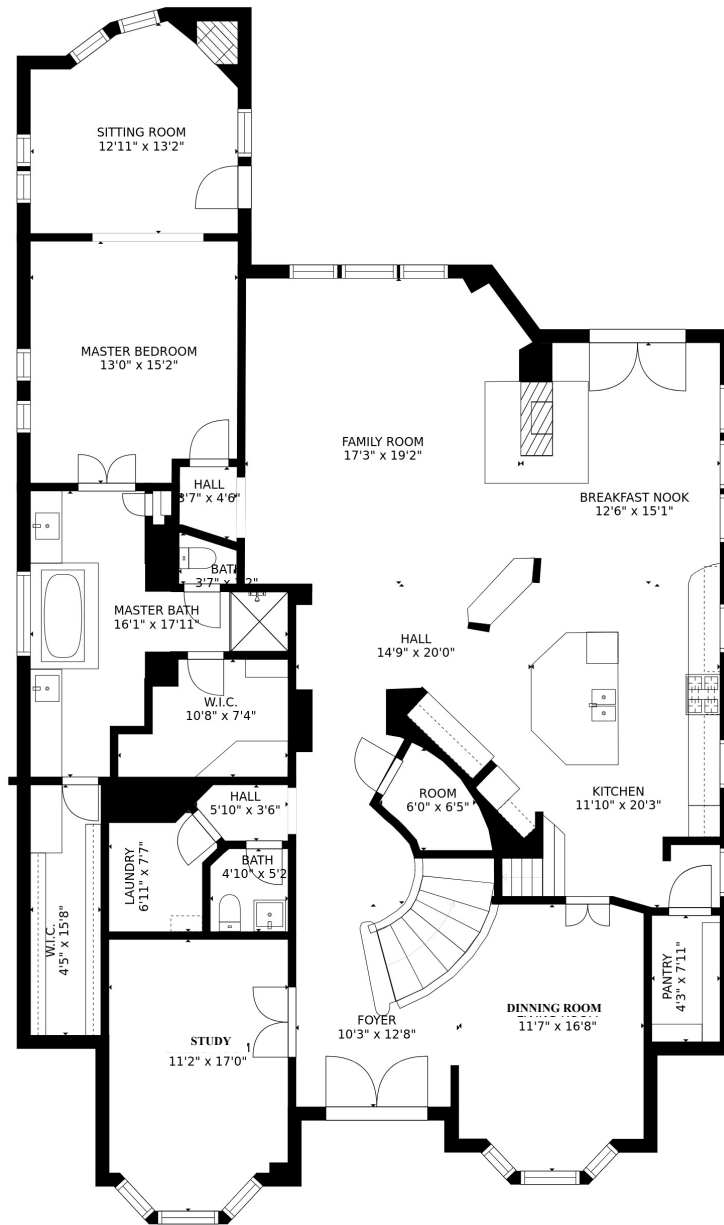

**21111 Fairhaven Creek Dr.
Cypress, TX 77433**

SIZES AND DIMENSIONS ARE APPROXIMATE, ACTUAL MAY VARY.

FLOOR 1

2111 Fairhaven Creek Dr.
Cypress, TX 77433

SIZES AND DIMENSIONS ARE APPROXIMATE, ACTUAL MAY VARY.

FLOOR 2
2111 Fairhaven Creek Dr.
Cypress, TX 77433

SIZES AND DIMENSIONS ARE APPROXIMATE, ACTUAL MAY VARY.