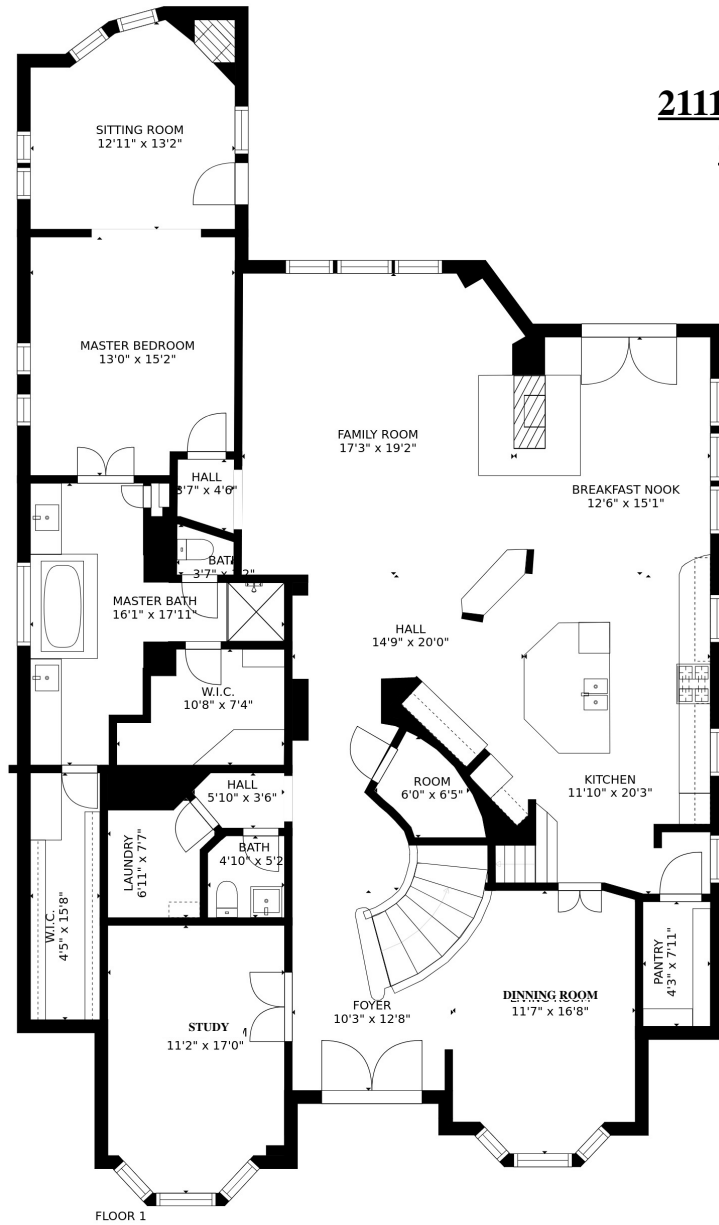

**21111 Fairhaven Creek Dr.
Cypress, TX 77433**

SIZES AND DIMENSIONS ARE APPROXIMATE, ACTUAL MAY VARY.

FLOOR 1

2111 Fairhaven Creek Dr.
Cypress, TX 77433

SIZES AND DIMENSIONS ARE APPROXIMATE, ACTUAL MAY VARY.

FLOOR 2
2111 Fairhaven Creek Dr.
Cypress, TX 77433

SIZES AND DIMENSIONS ARE APPROXIMATE, ACTUAL MAY VARY.