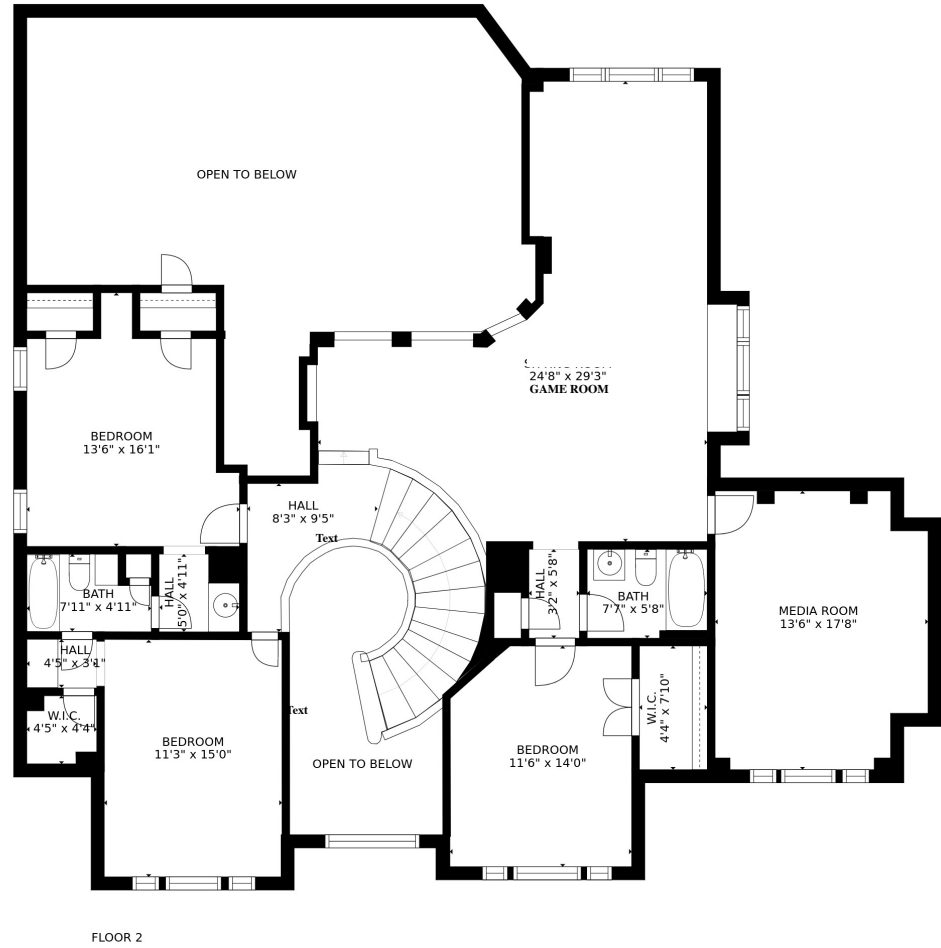

**21111 Fairhaven Creek Dr.
Cypress, TX 77433**

SIZES AND DIMENSIONS ARE APPROXIMATE, ACTUAL MAY VARY.

FLOOR 1

2111 Fairhaven Creek Dr.
Cypress, TX 77433

SIZES AND DIMENSIONS ARE APPROXIMATE, ACTUAL MAY VARY.

FLOOR 2
2111 Fairhaven Creek Dr.
Cypress, TX 77433

SIZES AND DIMENSIONS ARE APPROXIMATE, ACTUAL MAY VARY.