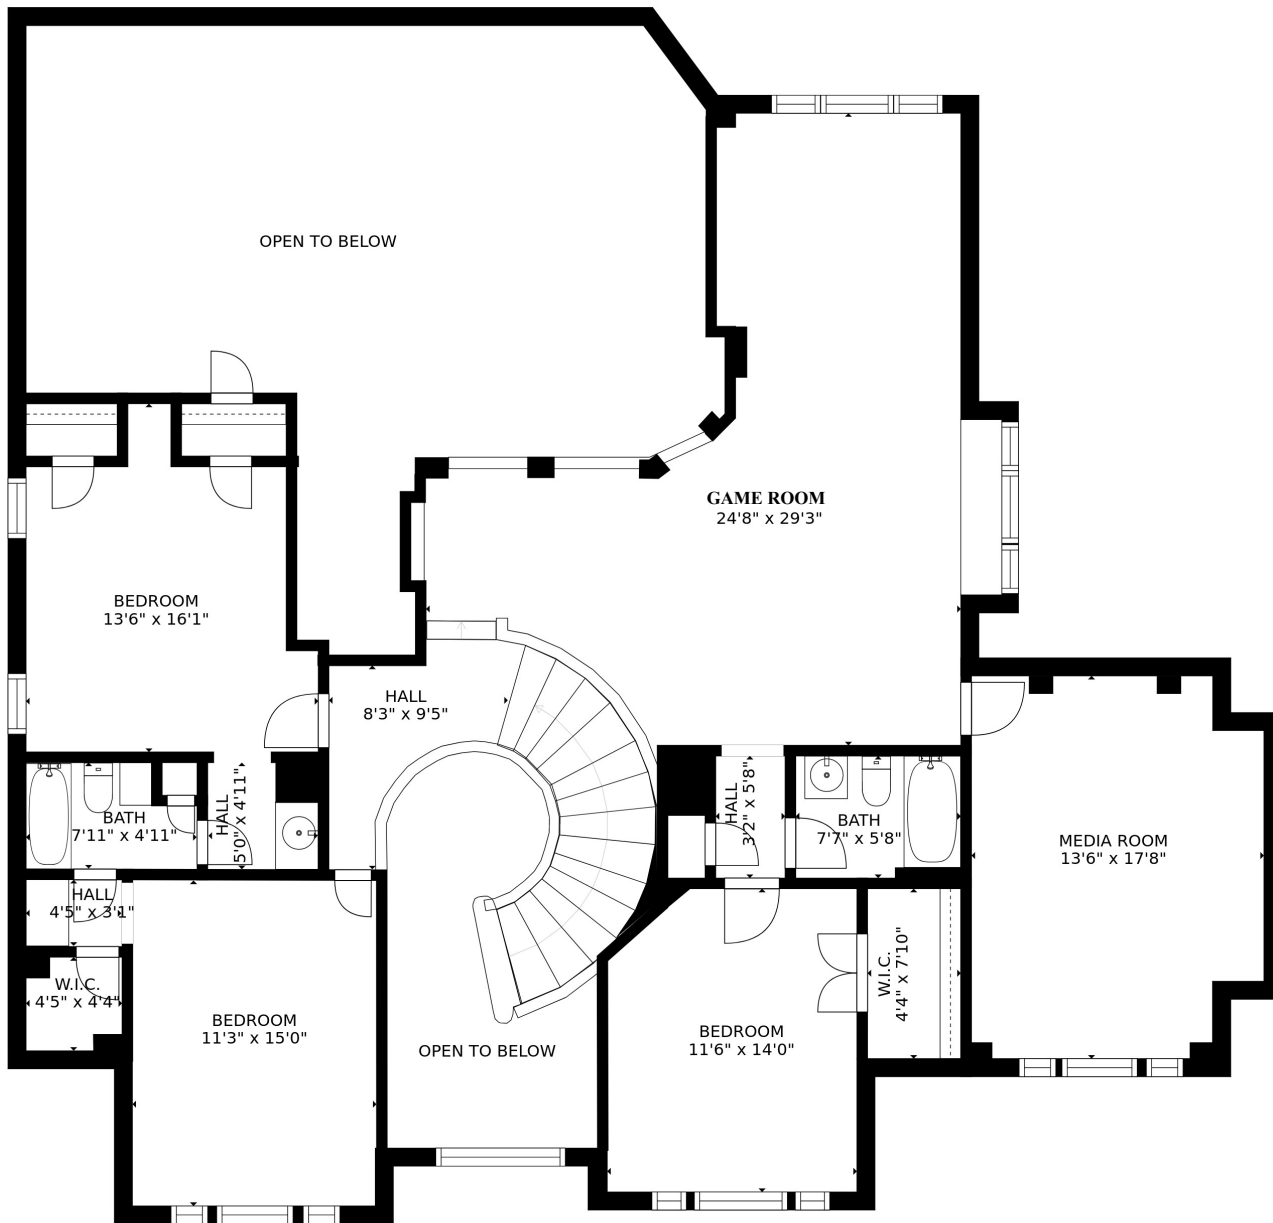

**21111 Fairhaven Creek Dr.
Cypress, TX 77433**

SIZES AND DIMENSIONS ARE APPROXIMATE, ACTUAL MAY VARY.

FLOOR 1

2111 Fairhaven Creek Dr.
Cypress, TX 77433

SIZES AND DIMENSIONS ARE APPROXIMATE, ACTUAL MAY VARY.

FLOOR 2
2111 Fairhaven Creek Dr.
Cypress, TX 77433

SIZES AND DIMENSIONS ARE APPROXIMATE, ACTUAL MAY VARY.