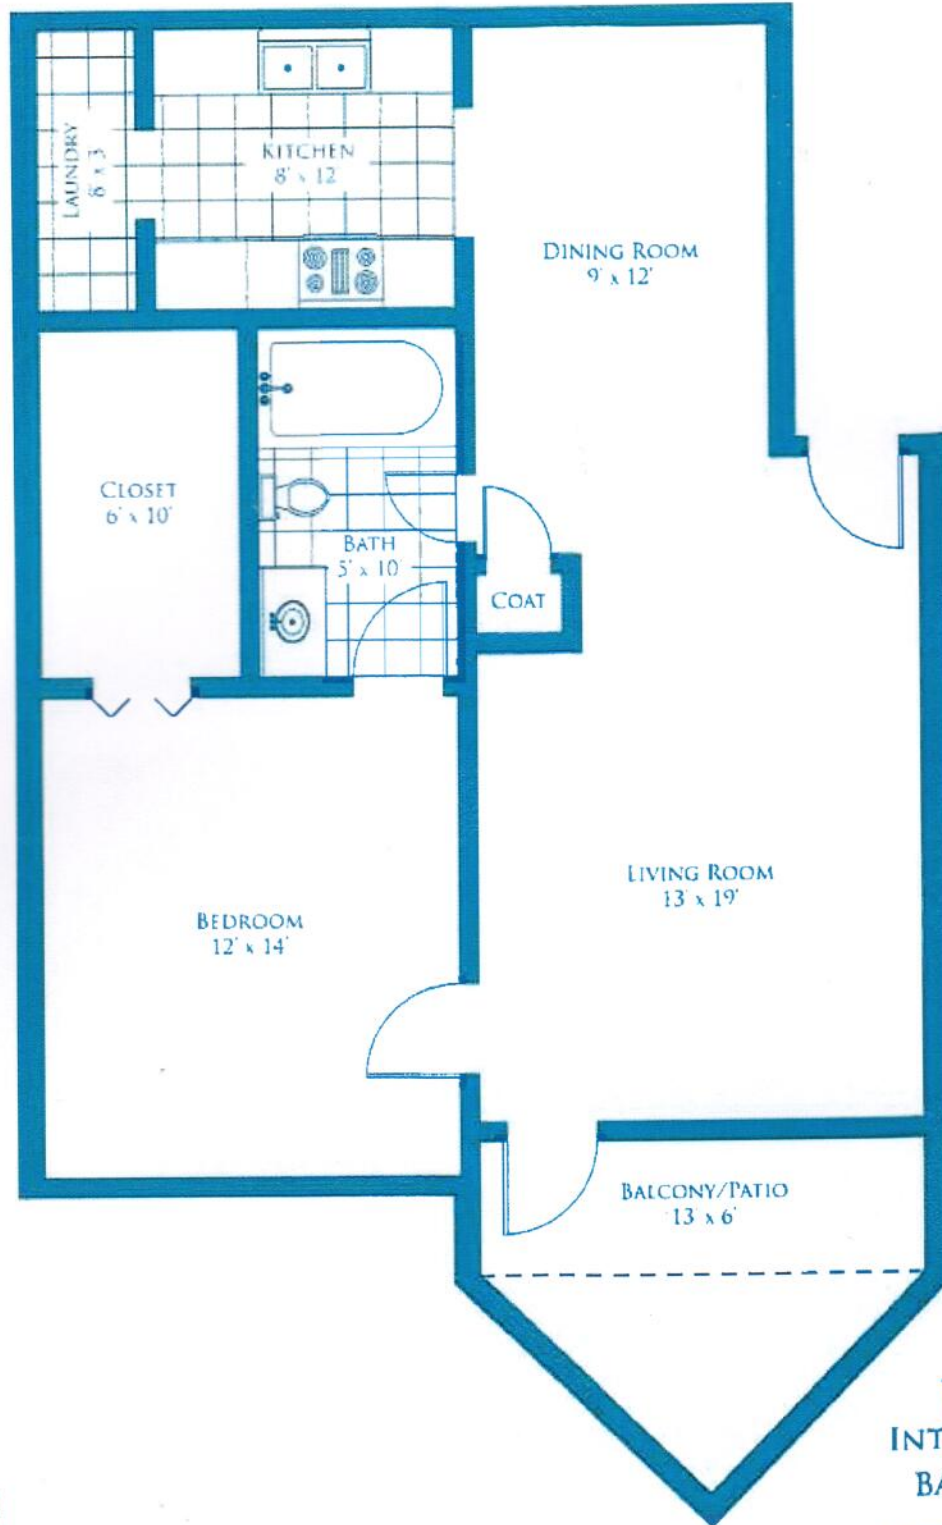

THE BLUEBONNET

TOTAL: 825 S.F.
INTERIOR: 749 S.F.
BALCONY: 76 S.F.

MEASUREMENTS ARE APPROXIMATE
AND MAY VARY FROM ILLUSTRATION