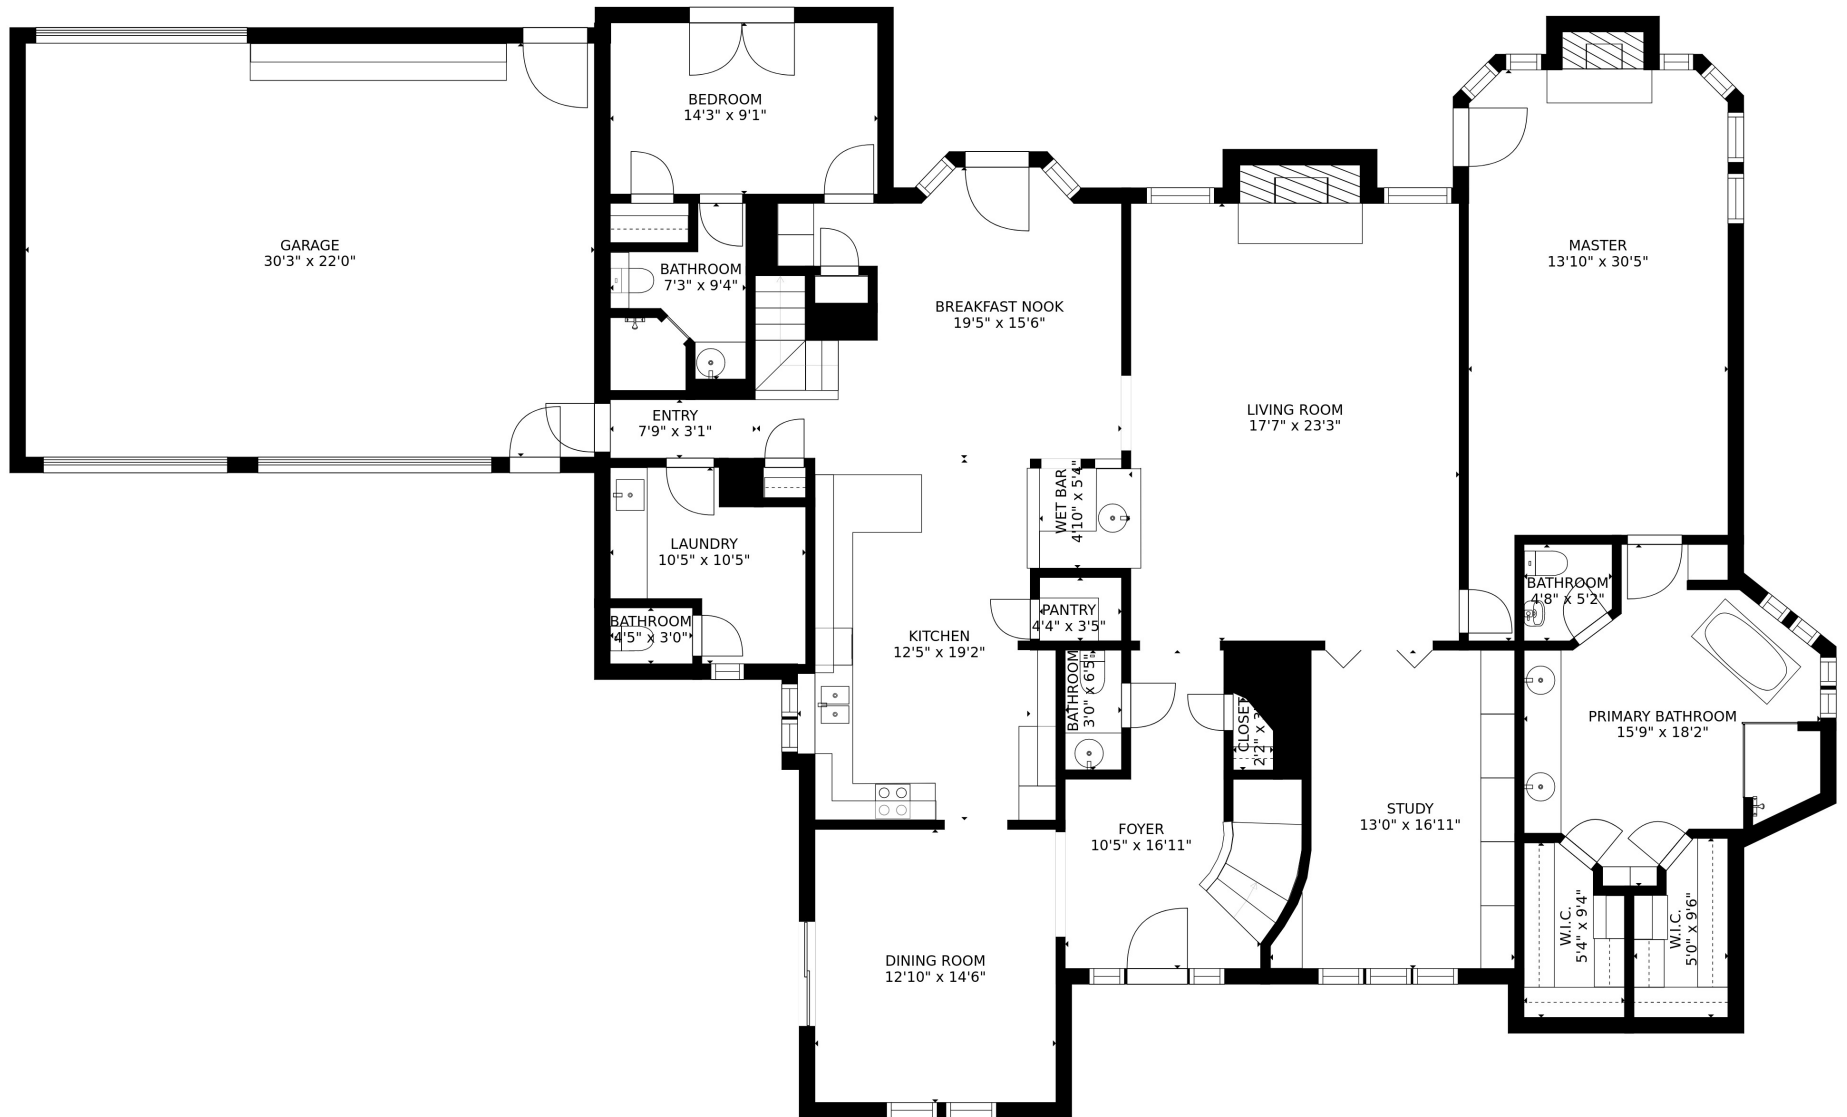

FLOOR 2

FLOOR 1

GROSS INTERNAL AREA  
 FLOOR 1: 2686 sq. ft, FLOOR 2: 2455 sq. ft  
 EXCLUDED AREAS: , GARAGE: 666 sq. ft  
 TOTAL: 5140 sq. ft  
 SIZES AND DIMENSIONS ARE APPROXIMATE, ACTUAL MAY VARY.

GROSS INTERNAL AREA  
 FLOOR 1: 2686 sq. ft, FLOOR 2: 2455 sq. ft  
 EXCLUDED AREAS: , GARAGE: 666 sq. ft  
 TOTAL: 5140 sq. ft  
 SIZES AND DIMENSIONS ARE APPROXIMATE, ACTUAL MAY VARY.

GROSS INTERNAL AREA  
 FLOOR 1: 2686 sq. ft, FLOOR 2: 2455 sq. ft  
 EXCLUDED AREAS: , GARAGE: 666 sq. ft  
 TOTAL: 5140 sq. ft  
 SIZES AND DIMENSIONS ARE APPROXIMATE, ACTUAL MAY VARY.