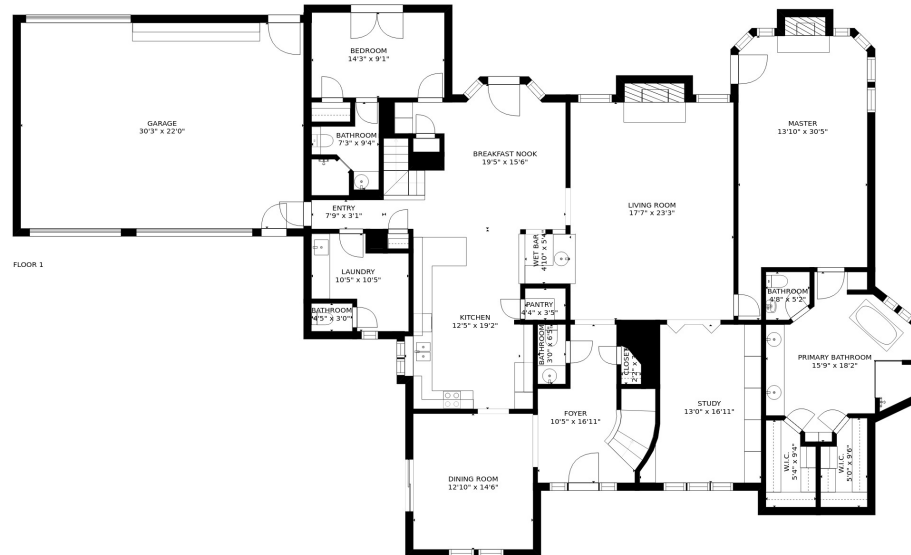

FLOOR 2

FLOOR 1

GROSS INTERNAL AREA  
 FLOOR 1: 2686 sq. ft, FLOOR 2: 2455 sq. ft  
 EXCLUDED AREAS: , GARAGE: 666 sq. ft  
 TOTAL: 5140 sq. ft  
 SIZES AND DIMENSIONS ARE APPROXIMATE, ACTUAL MAY VARY.

GROSS INTERNAL AREA  
 FLOOR 1: 2686 sq. ft, FLOOR 2: 2455 sq. ft  
 EXCLUDED AREAS: , GARAGE: 666 sq. ft  
 TOTAL: 5140 sq. ft  
 SIZES AND DIMENSIONS ARE APPROXIMATE, ACTUAL MAY VARY.

GROSS INTERNAL AREA  
 FLOOR 1: 2686 sq. ft, FLOOR 2: 2455 sq. ft  
 EXCLUDED AREAS: , GARAGE: 666 sq. ft  
 TOTAL: 5140 sq. ft  
 SIZES AND DIMENSIONS ARE APPROXIMATE, ACTUAL MAY VARY.