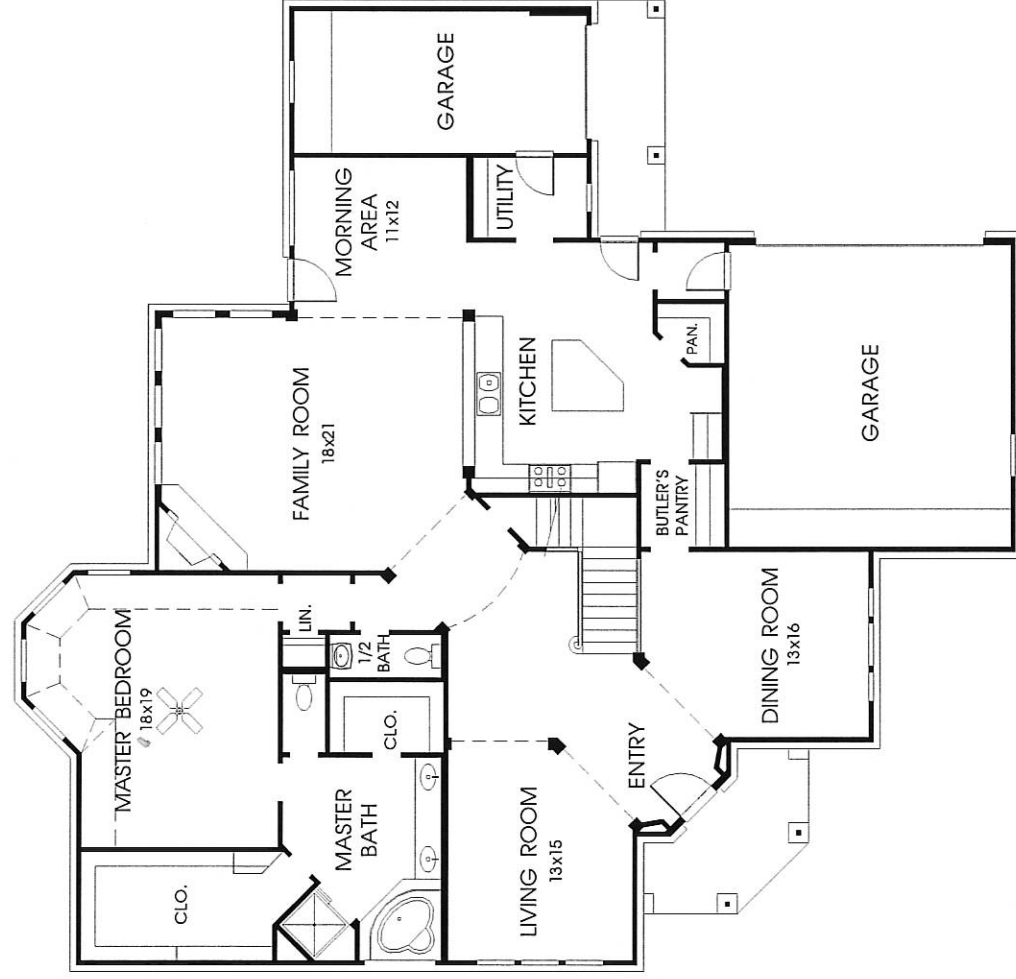

DESIGNS

Plan 4025

This Designer Series home contains approximately 4,025 square feet and includes four bedrooms and three and a half baths.

Not included: inside keyed deadbolt locks, refrigerators, furnishings, drapery, plants, decorator items and all other personal property being used in model homes. Builder reserves the right to make changes in the plans and specifications, and to substitute material of similar quality. Room dimensions indicate approximate inside area measurements. MARCH 2001 © 2001 Perry Homes

PERRY HOMES

PLAN 4025 E-1

PLAN 4025 E-2

PLAN 4025 E-3