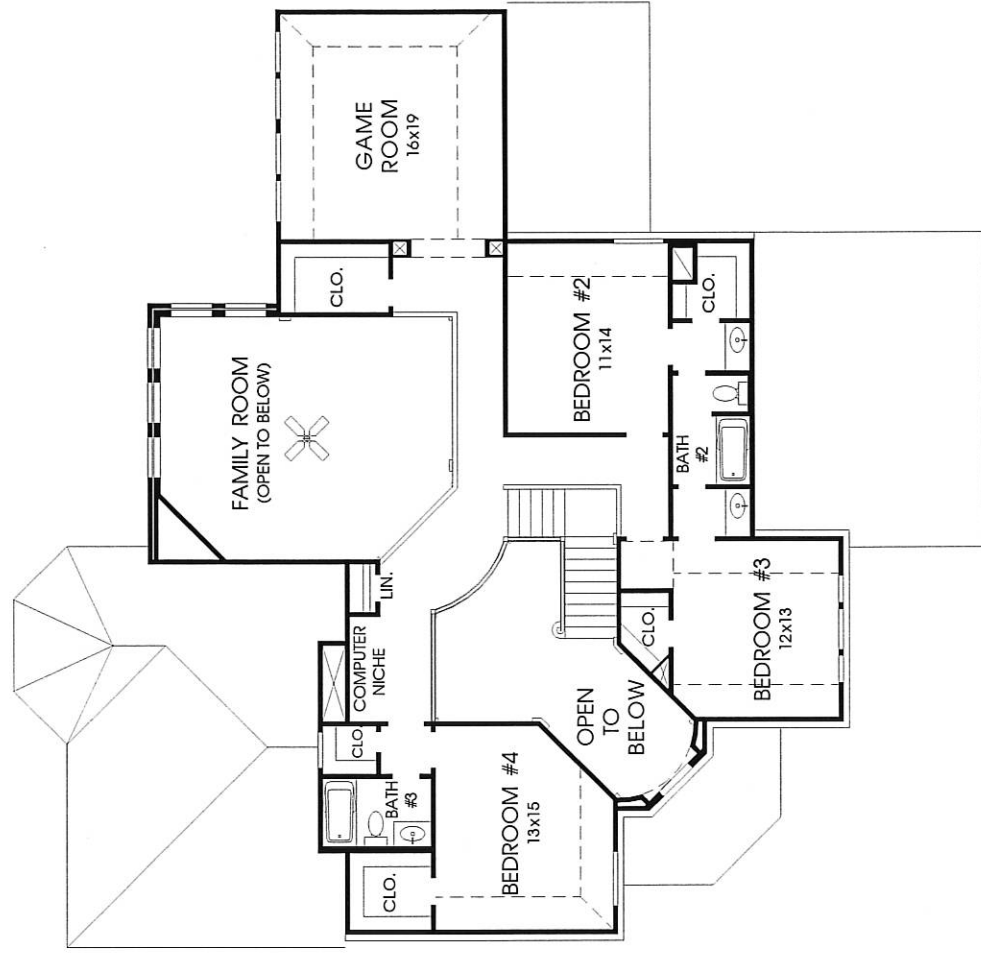

DESIGNS

Plan 4025

This Designer Series home contains approximately 4,025 square feet and includes four bedrooms and three and a half baths.

Not included: inside keyed deadbolt locks, refrigerators, furnishings, drapery, plants, decorator items and all other personal property being used in model homes. Builder reserves the right to make changes in the plans and specifications, and to substitute material of similar quality. Room dimensions indicate approximate inside area measurements. MARCH 2001 © 2001 Perry Homes

PERRY HOMES

PLAN 4025 E-1

PLAN 4025 E-2

PLAN 4025 E-3