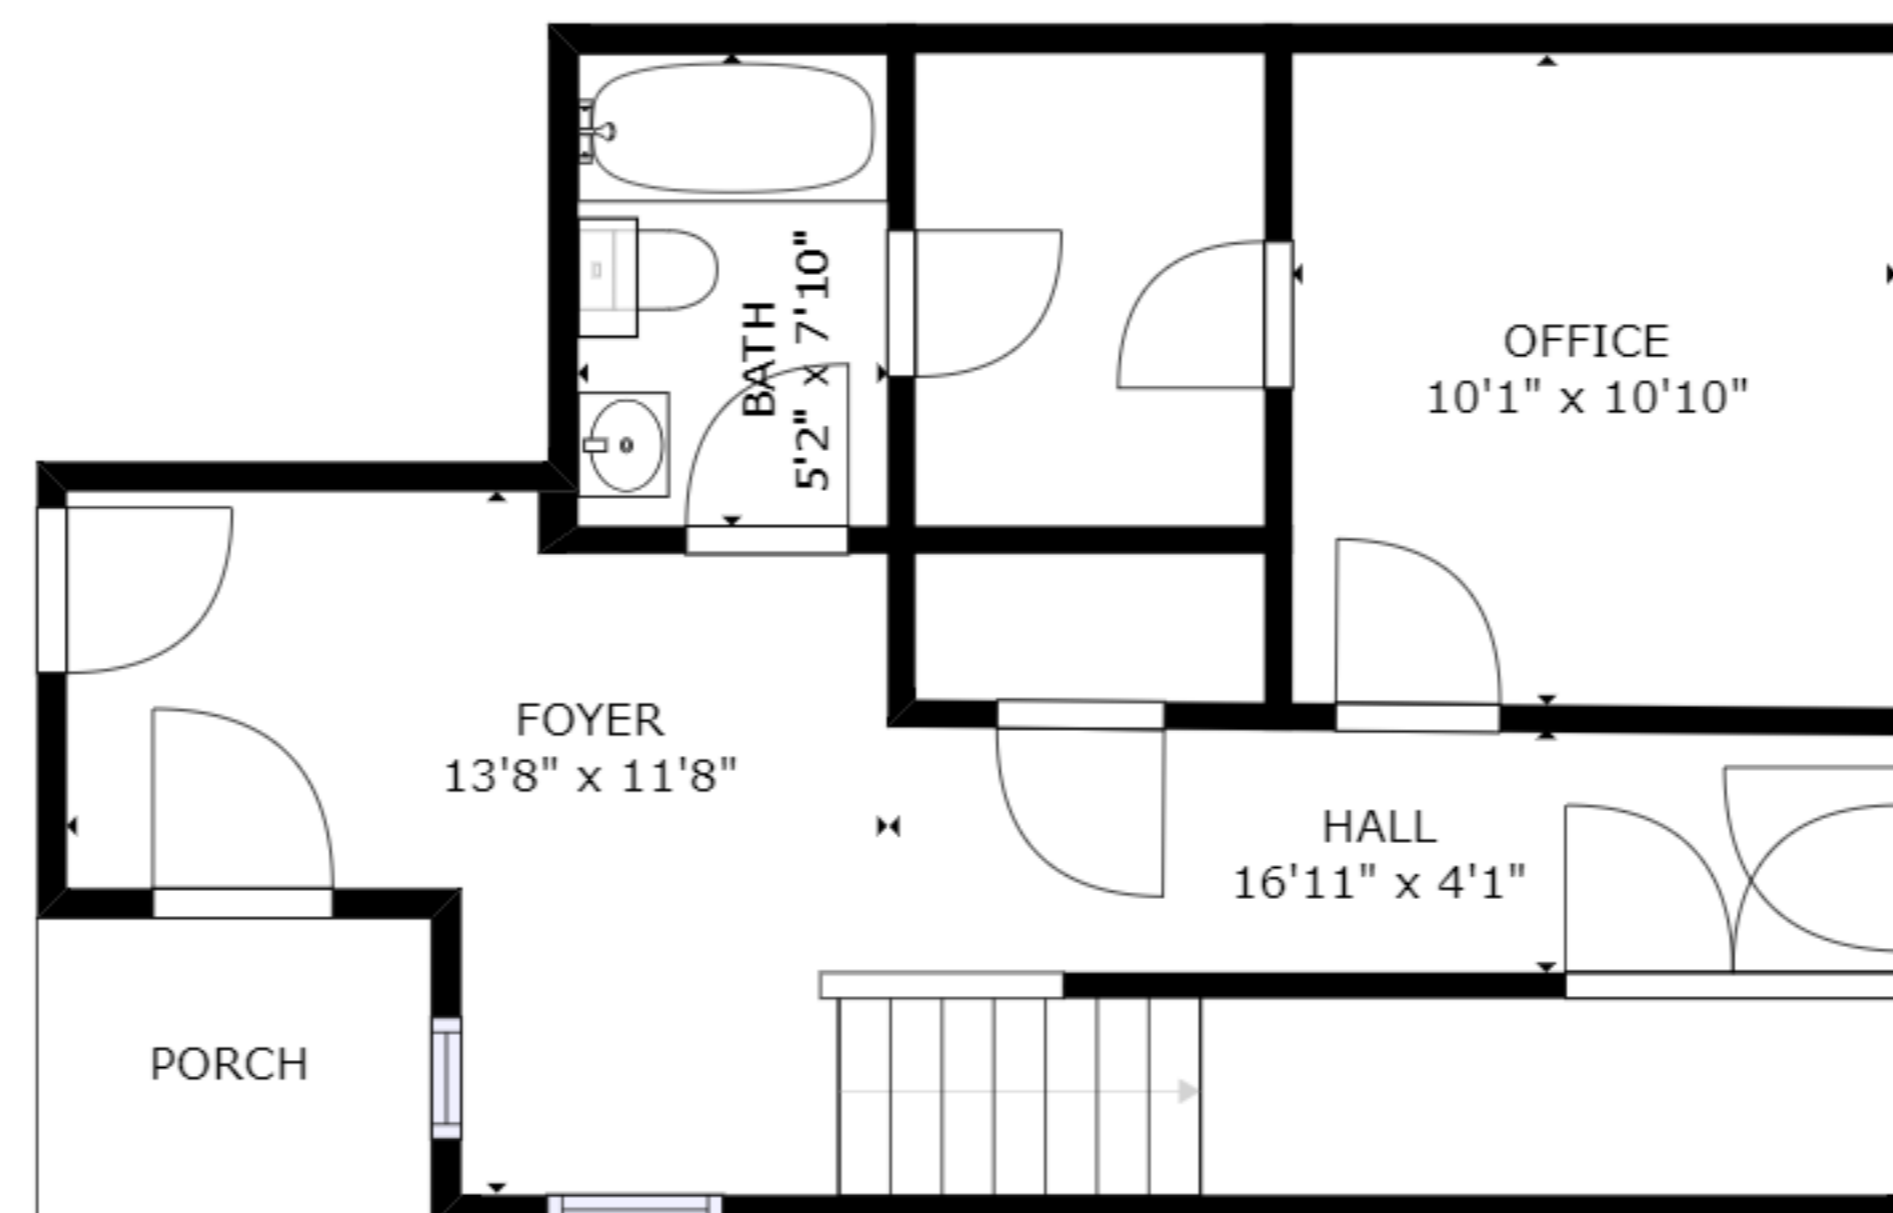

FLOOR 3

FLOOR 2

FLOOR 1

GROSS INTERNAL AREA  
 FLOOR 1: 486 sq. ft, FLOOR 2: 988 sq. ft  
 FLOOR 3: 639 sq. ft, EXCLUDED AREAS:  
 PORCH: 33 sq. ft, BALCONY: 136 sq. ft  
 TOTAL: 2113 sq. ft

SIZES AND DIMENSIONS ARE APPROXIMATE, ACTUAL MAY VARY.