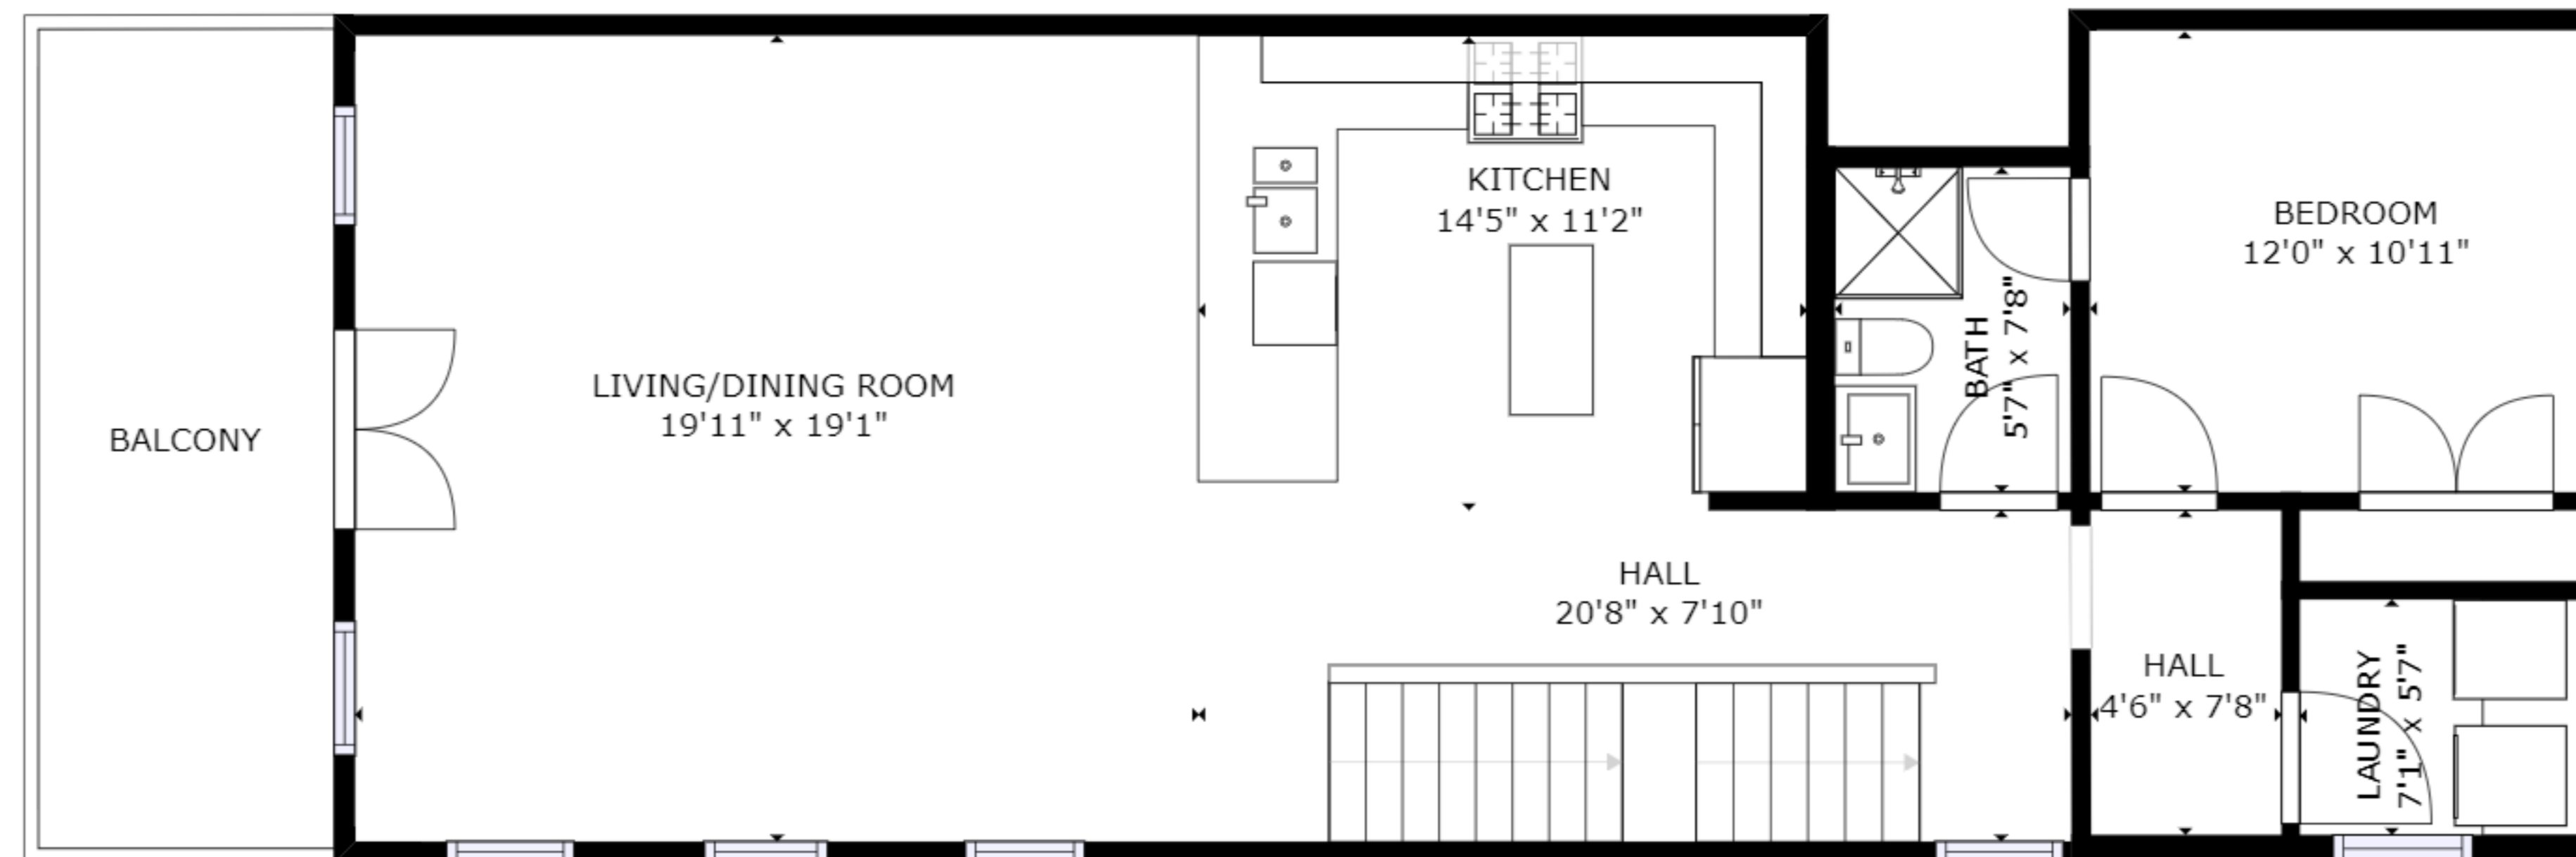

FLOOR 3

FLOOR 2

FLOOR 1

GROSS INTERNAL AREA  
 FLOOR 1: 486 sq. ft, FLOOR 2: 988 sq. ft  
 FLOOR 3: 639 sq. ft, EXCLUDED AREAS:  
 PORCH: 33 sq. ft, BALCONY: 136 sq. ft  
 TOTAL: 2113 sq. ft

SIZES AND DIMENSIONS ARE APPROXIMATE, ACTUAL MAY VARY.