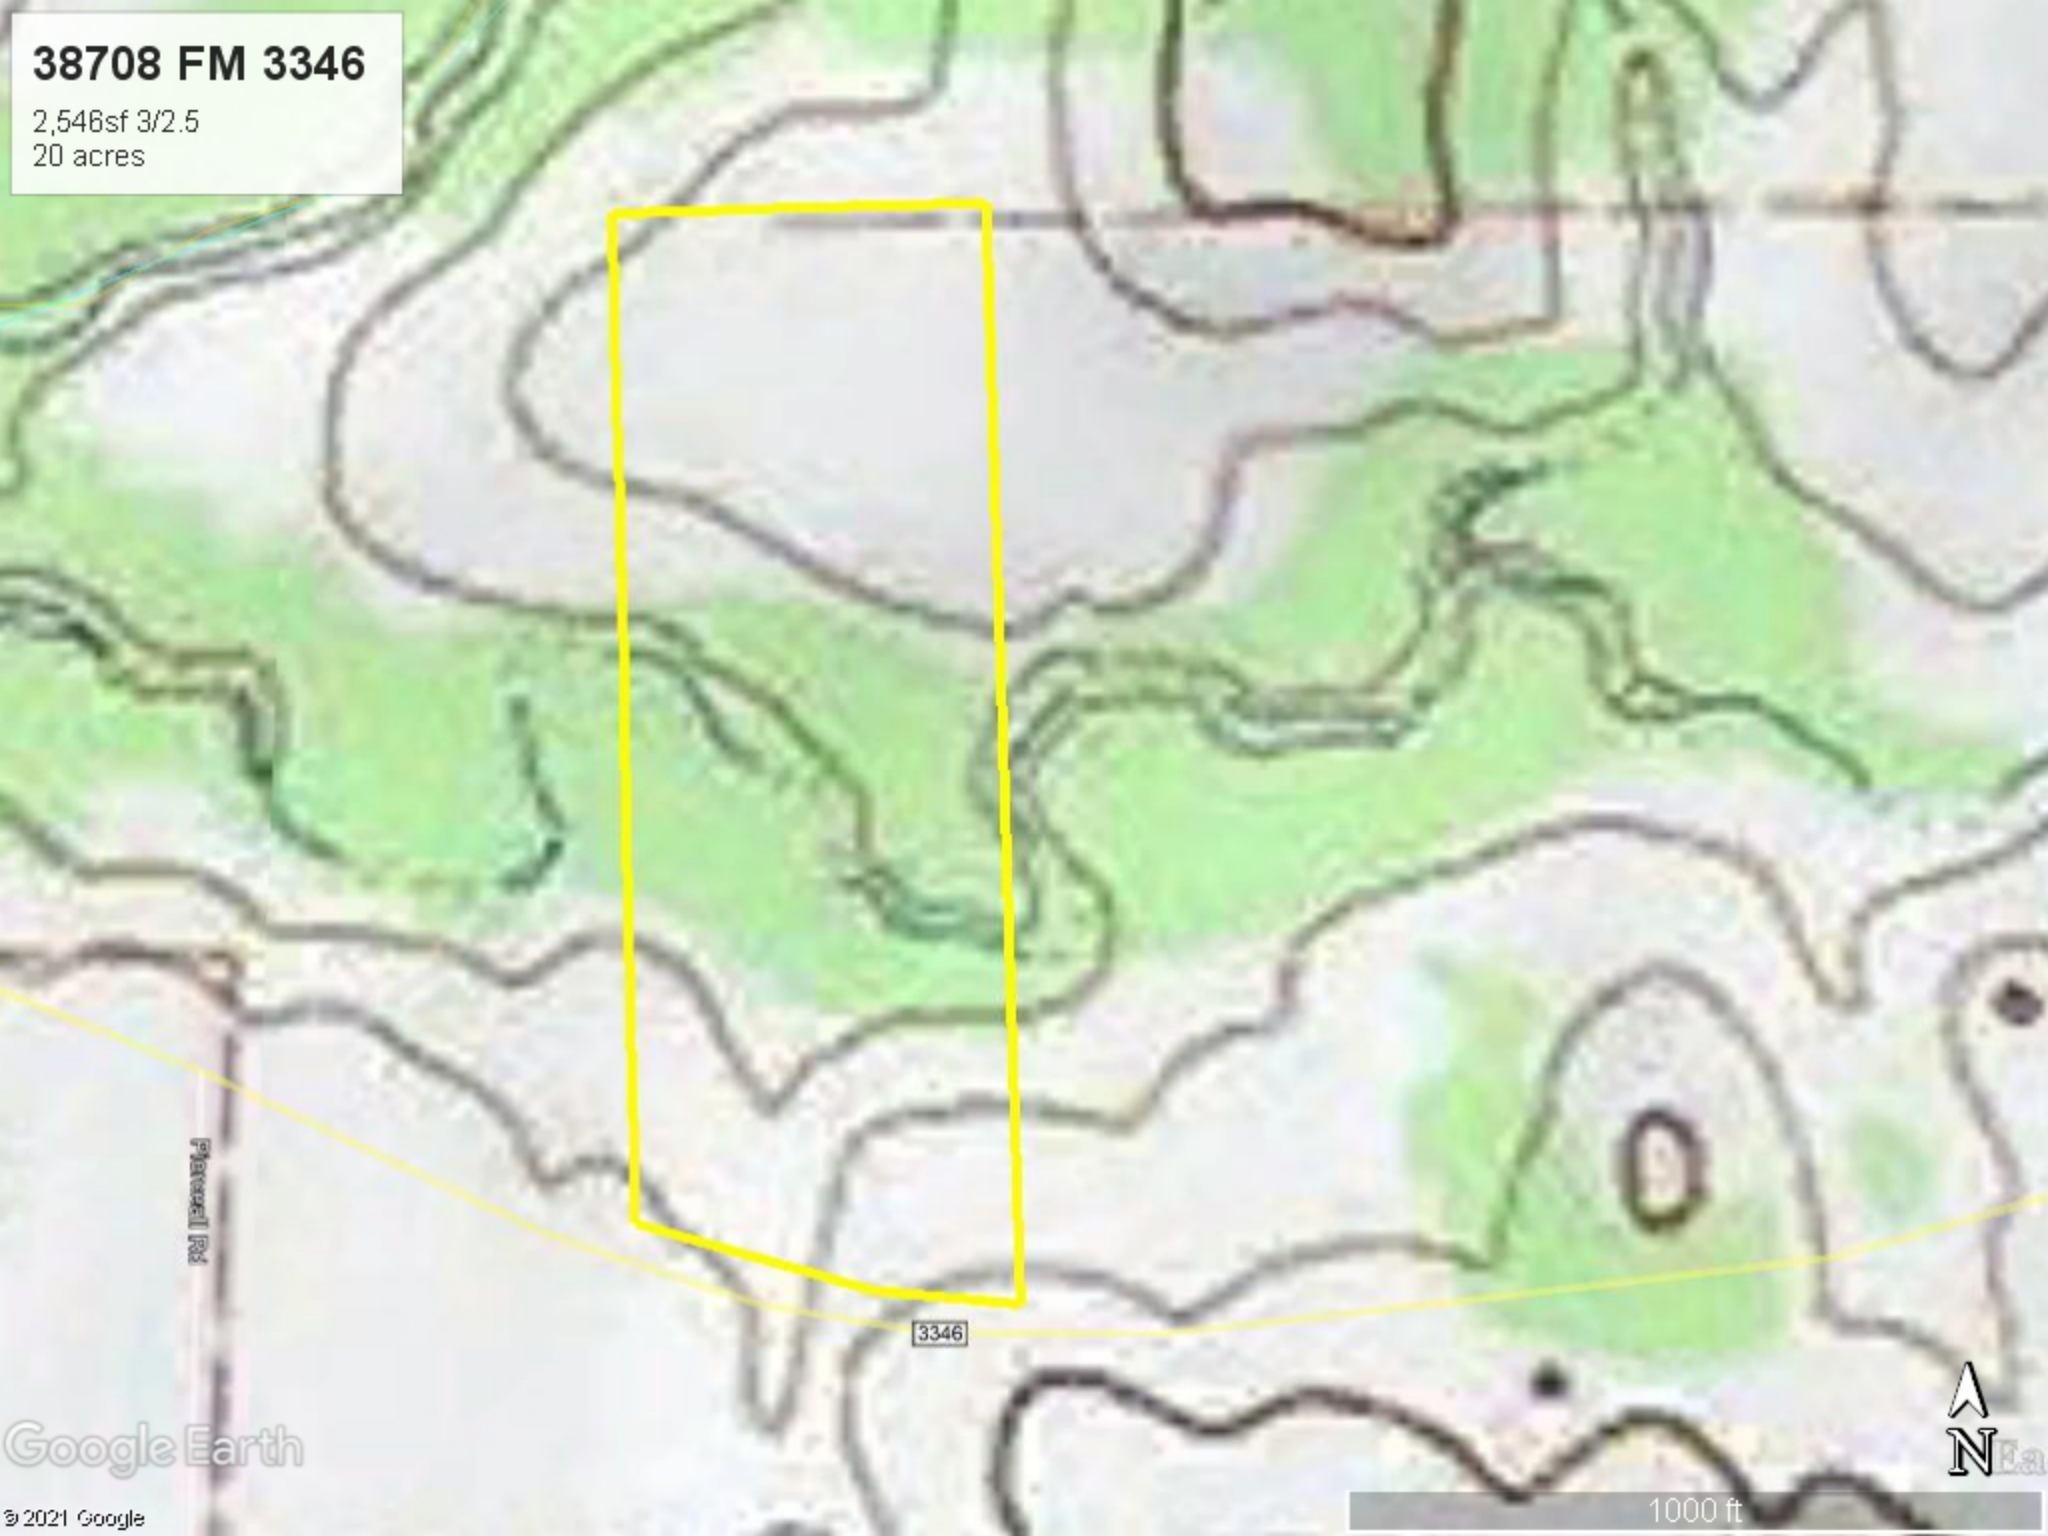

38708 FM 3346

2,546sf 3/2.5
20 acres

Google Earth

© 2021 Google

3346

1000 ft

38708 FM 3346

2,546sf 3/2.5
20 acres

Pierceland Rd

3346

Google Earth

© 2021 Google

1000 ft

38708 FM 3346

2,546sf 3/2.5
20 acres

Phares Rd