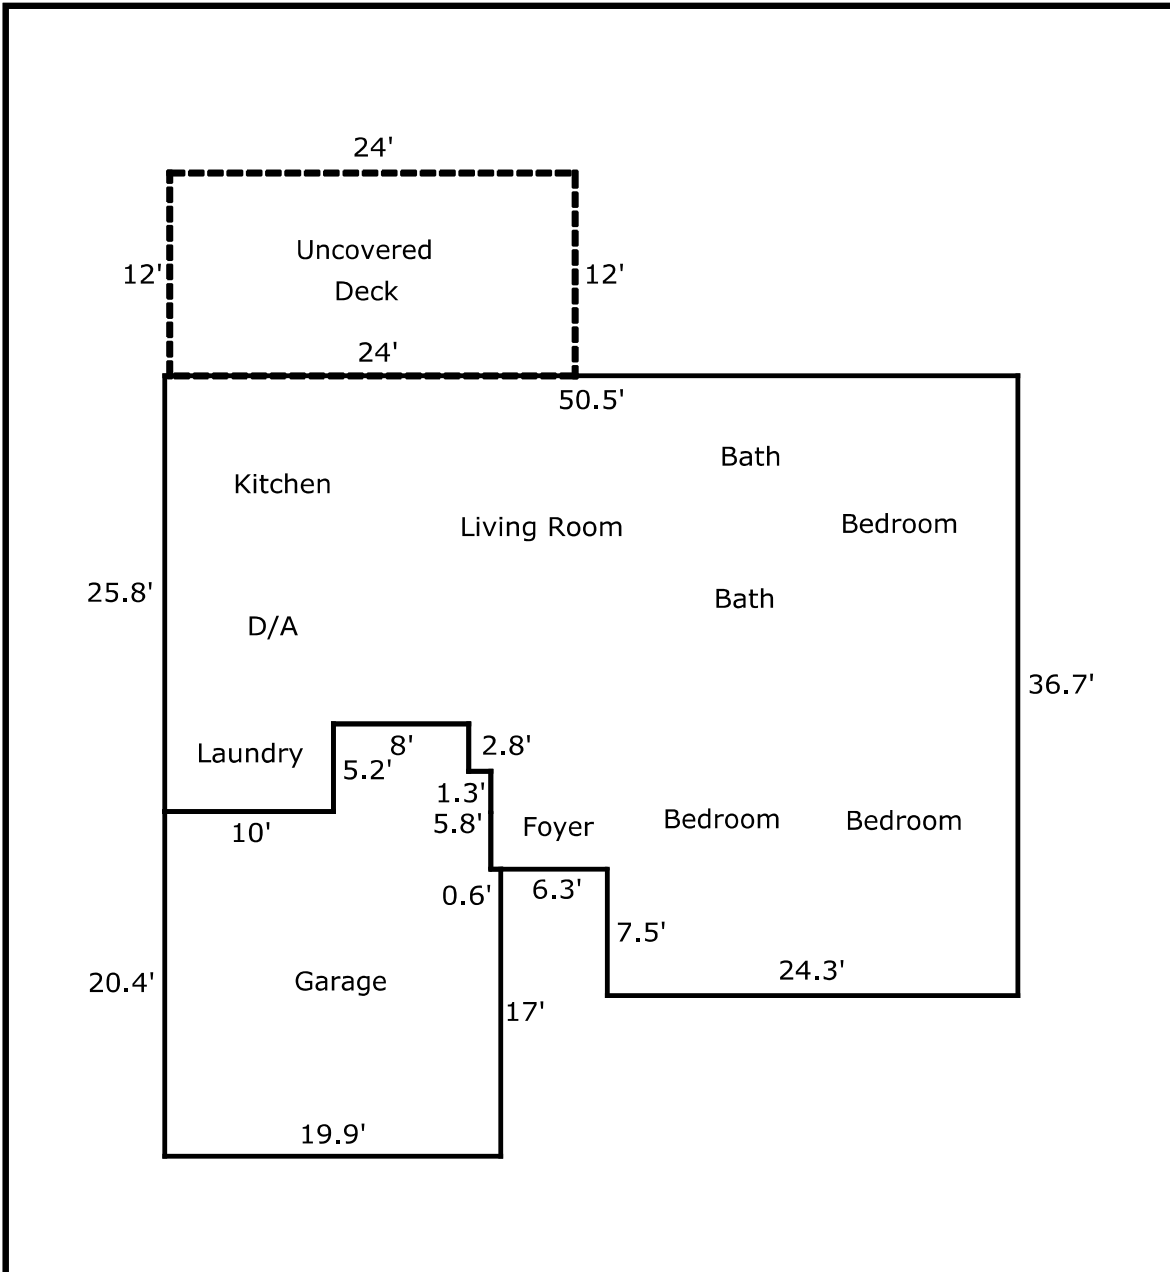

## Building Sketch

Borrower	Beyrouti, Georges				
Property Address	11007 Meadow Rue St				
City	Spring	County	Montgomery	State	TX Zip Code 77380
Lender/Client	Fairway Independent Mortgage Corp.				

TOTAL Sketch by a la mode, inc.

### Area Calculations Summary

Living Area	Calculation Details	
First Floor	1546.5 Sq ft	36.7 × 24.3 = 891.8 6.9 × 5.8 = 40 26.2 × 20.6 = 539.7 2.8 × 8.2 = 23 5.2 × 10 = 52
<b>Total Living Area (Rounded):</b>	<b>1547 Sq ft</b>	
Non-living Area		
Uncovered Deck	288 Sq ft	24 × 12 = 288
2 Car Attached	448.6 Sq ft	19.9 × 17 = 338.3 8 × 2.8 = 22.4 5.8 × 9.3 = 53.9 3.4 × 10 = 34