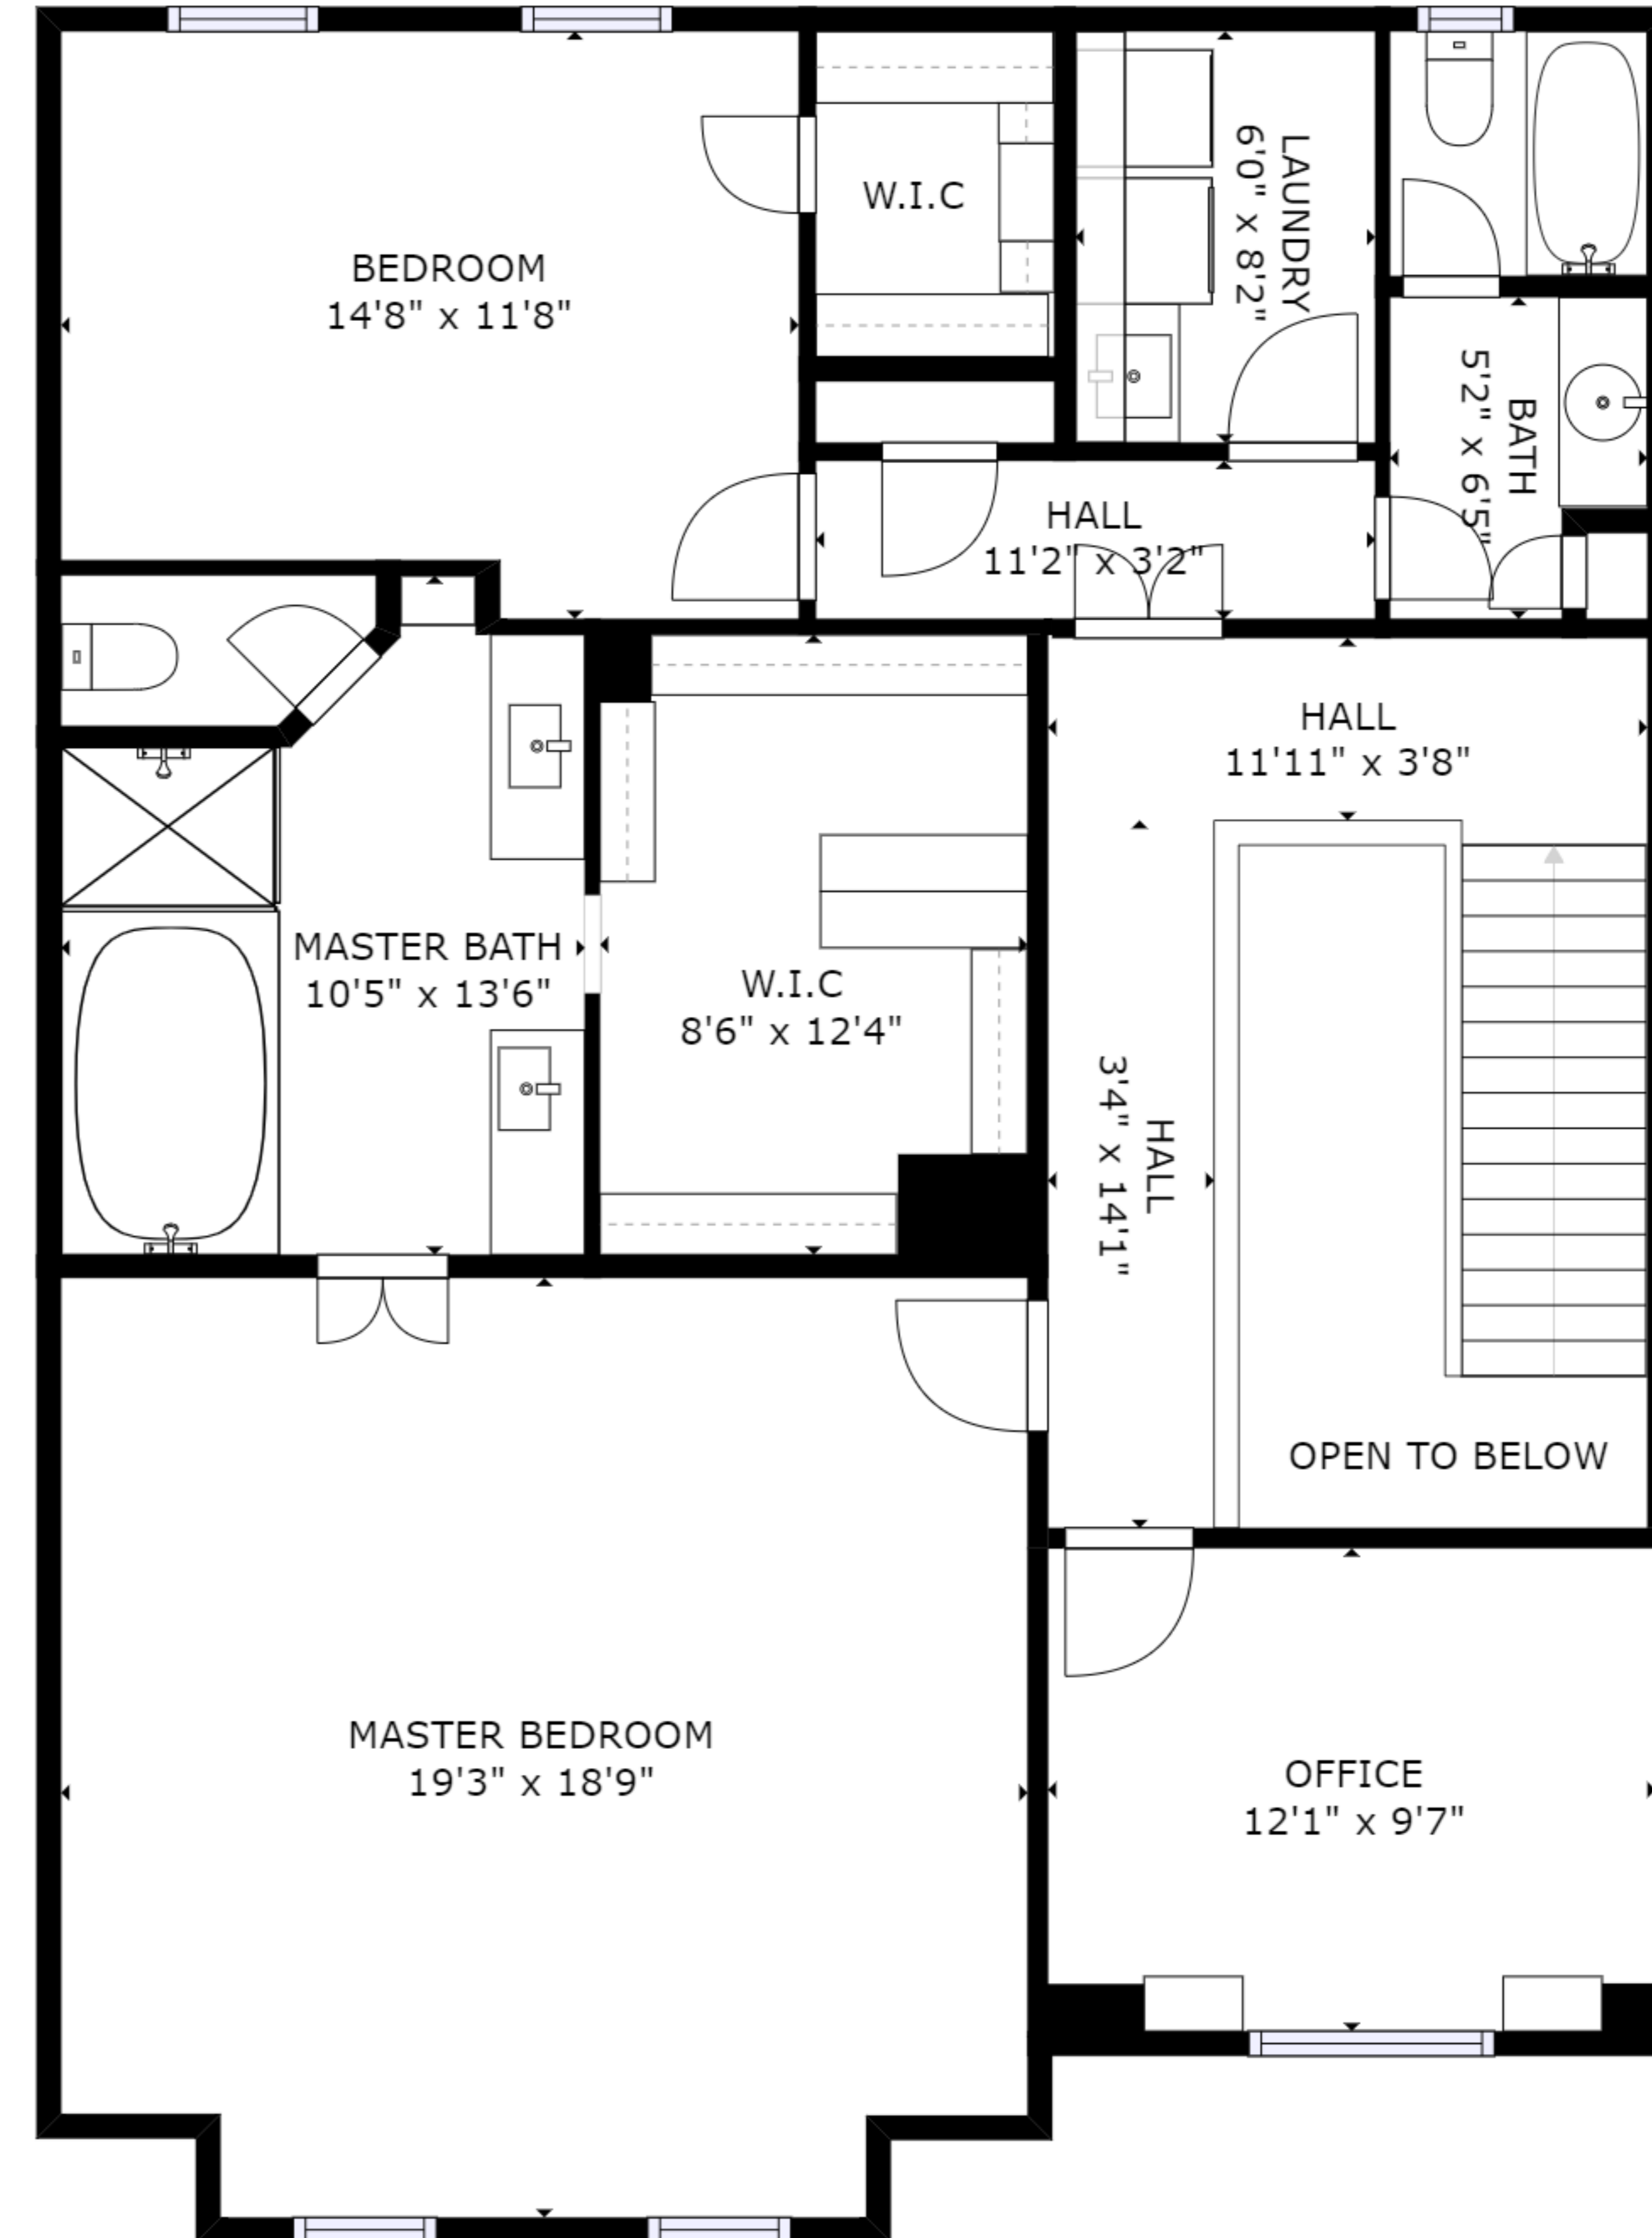

FLOOR 1

FLOOR 2

GROSS INTERNAL AREA
 FLOOR 1: 857 sq ft, FLOOR 2: 1251 sq ft
 TOTAL: 2108 sq ft
 SIZES AND DIMENSIONS ARE APPROXIMATE, ACTUAL MAY VARY.