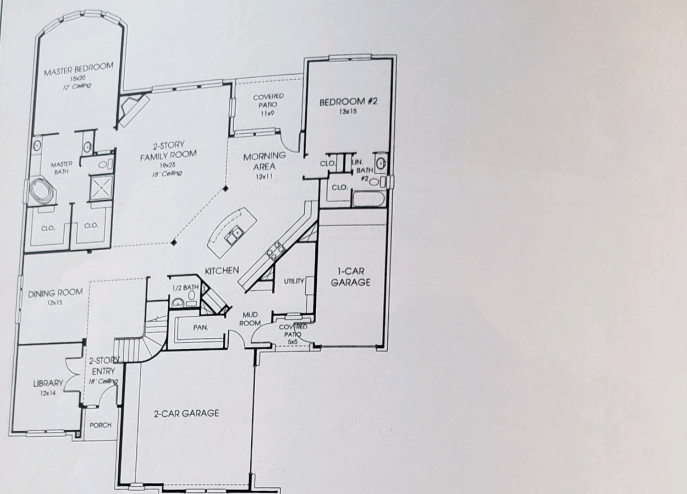

DESIGNS

Design 4196W

This home contains approximately 4,196 square feet.*

PERRY HOMES

Addr
One S
2661
Loca
both
over
roor
pati
431
Lib
roo
me
Sp
G
co
T
4
T