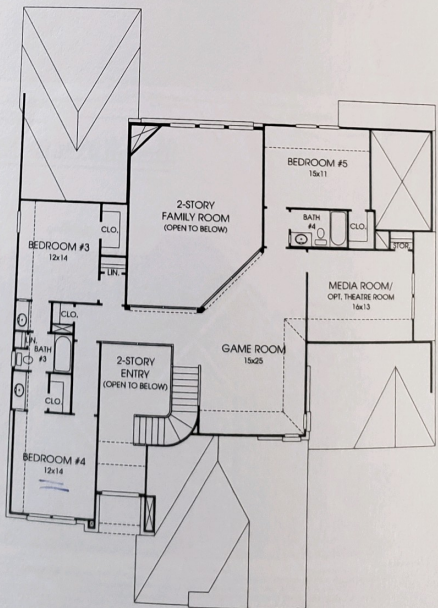

DESIGNS

Design 4196W

This home contains approximately 4,196 square feet.*

PERRY HOMES

Addr
One S
2661
Loca
both
over
roor
pati
431
Lib
roo
me
Sp
G
co
T
4
T