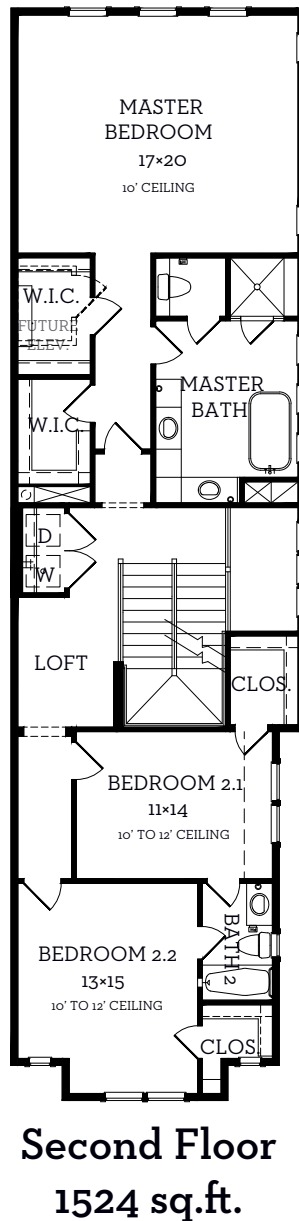

INTOWN

— HOMES —

1220 W 16th Street

3,040 sq.ft.

3 bedrooms / 3.5 baths

All prices, features and plans are subject to change without notice. Square footage is approximate. No representation or warranties either expressed or implied. Are made as to the accuracy of the information herein or with respect to the suitability, usability, merchantability or conditions of any property herein described. All rights Reserved. InTownHomes 2017