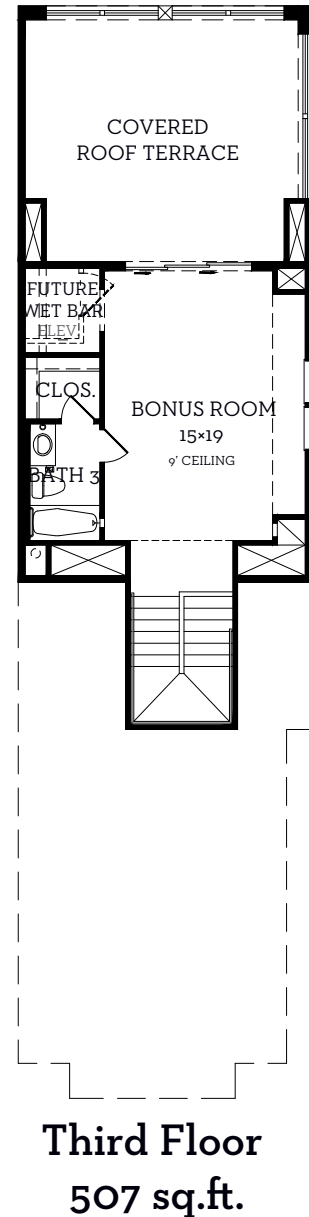

INTOWN

— HOMES —

1220 W 16th Street

3,040 sq.ft.

3 bedrooms / 3.5 baths

All prices, features and plans are subject to change without notice. Square footage is approximate. No representation or warranties either expressed or implied. Are made as to the accuracy of the information herein or with respect to the suitability, usability, merchantability or conditions of any property herein described. All rights Reserved. InTownHomes 2017