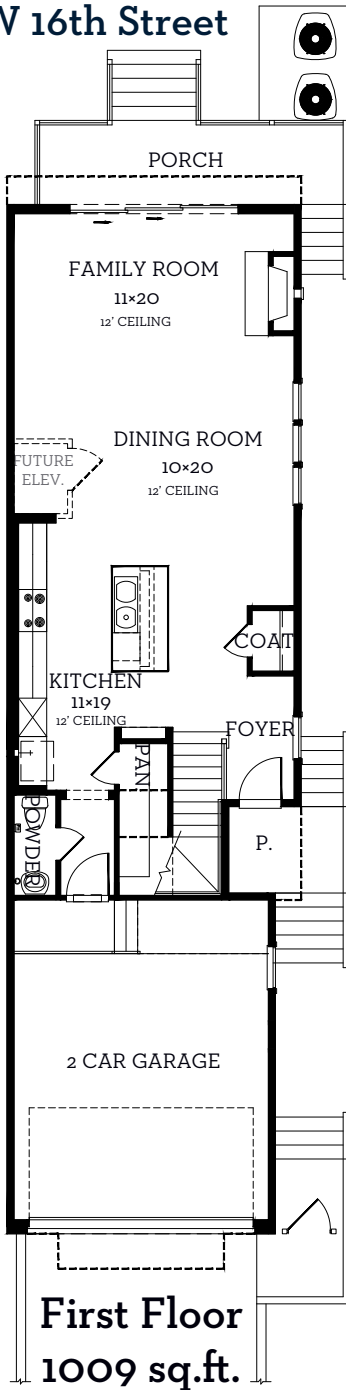

INTOWN

— HOMES —

1220 W 16th Street

3,040 sq.ft.

3 bedrooms / 3.5 baths

All prices, features and plans are subject to change without notice. Square footage is approximate. No representation or warranties either expressed or implied. Are made as to the accuracy of the information herein or with respect to the suitability, usability, merchantability or conditions of any property herein described. All rights Reserved. InTownHomes 2017