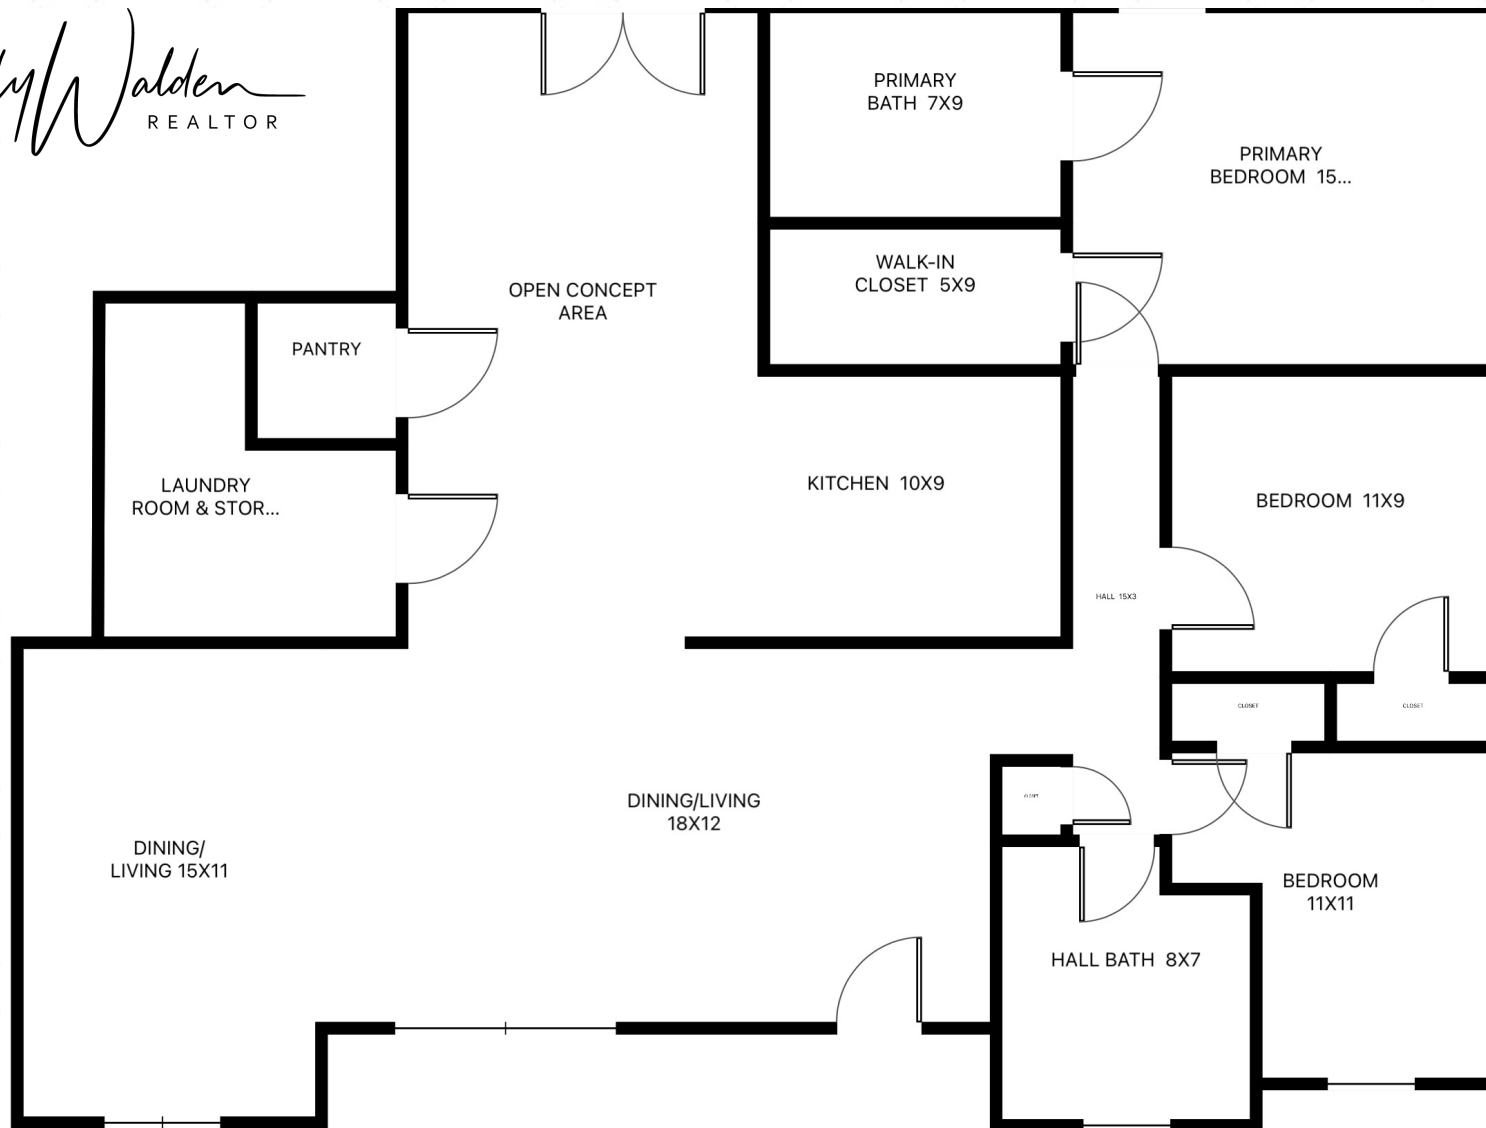

*Sally Walden*  
REALTOR

5110 VERDOME LN

1512 ft<sup>2</sup> . 3 bed . 2 bath . 6900 ft<sup>2</sup> lot

KSP