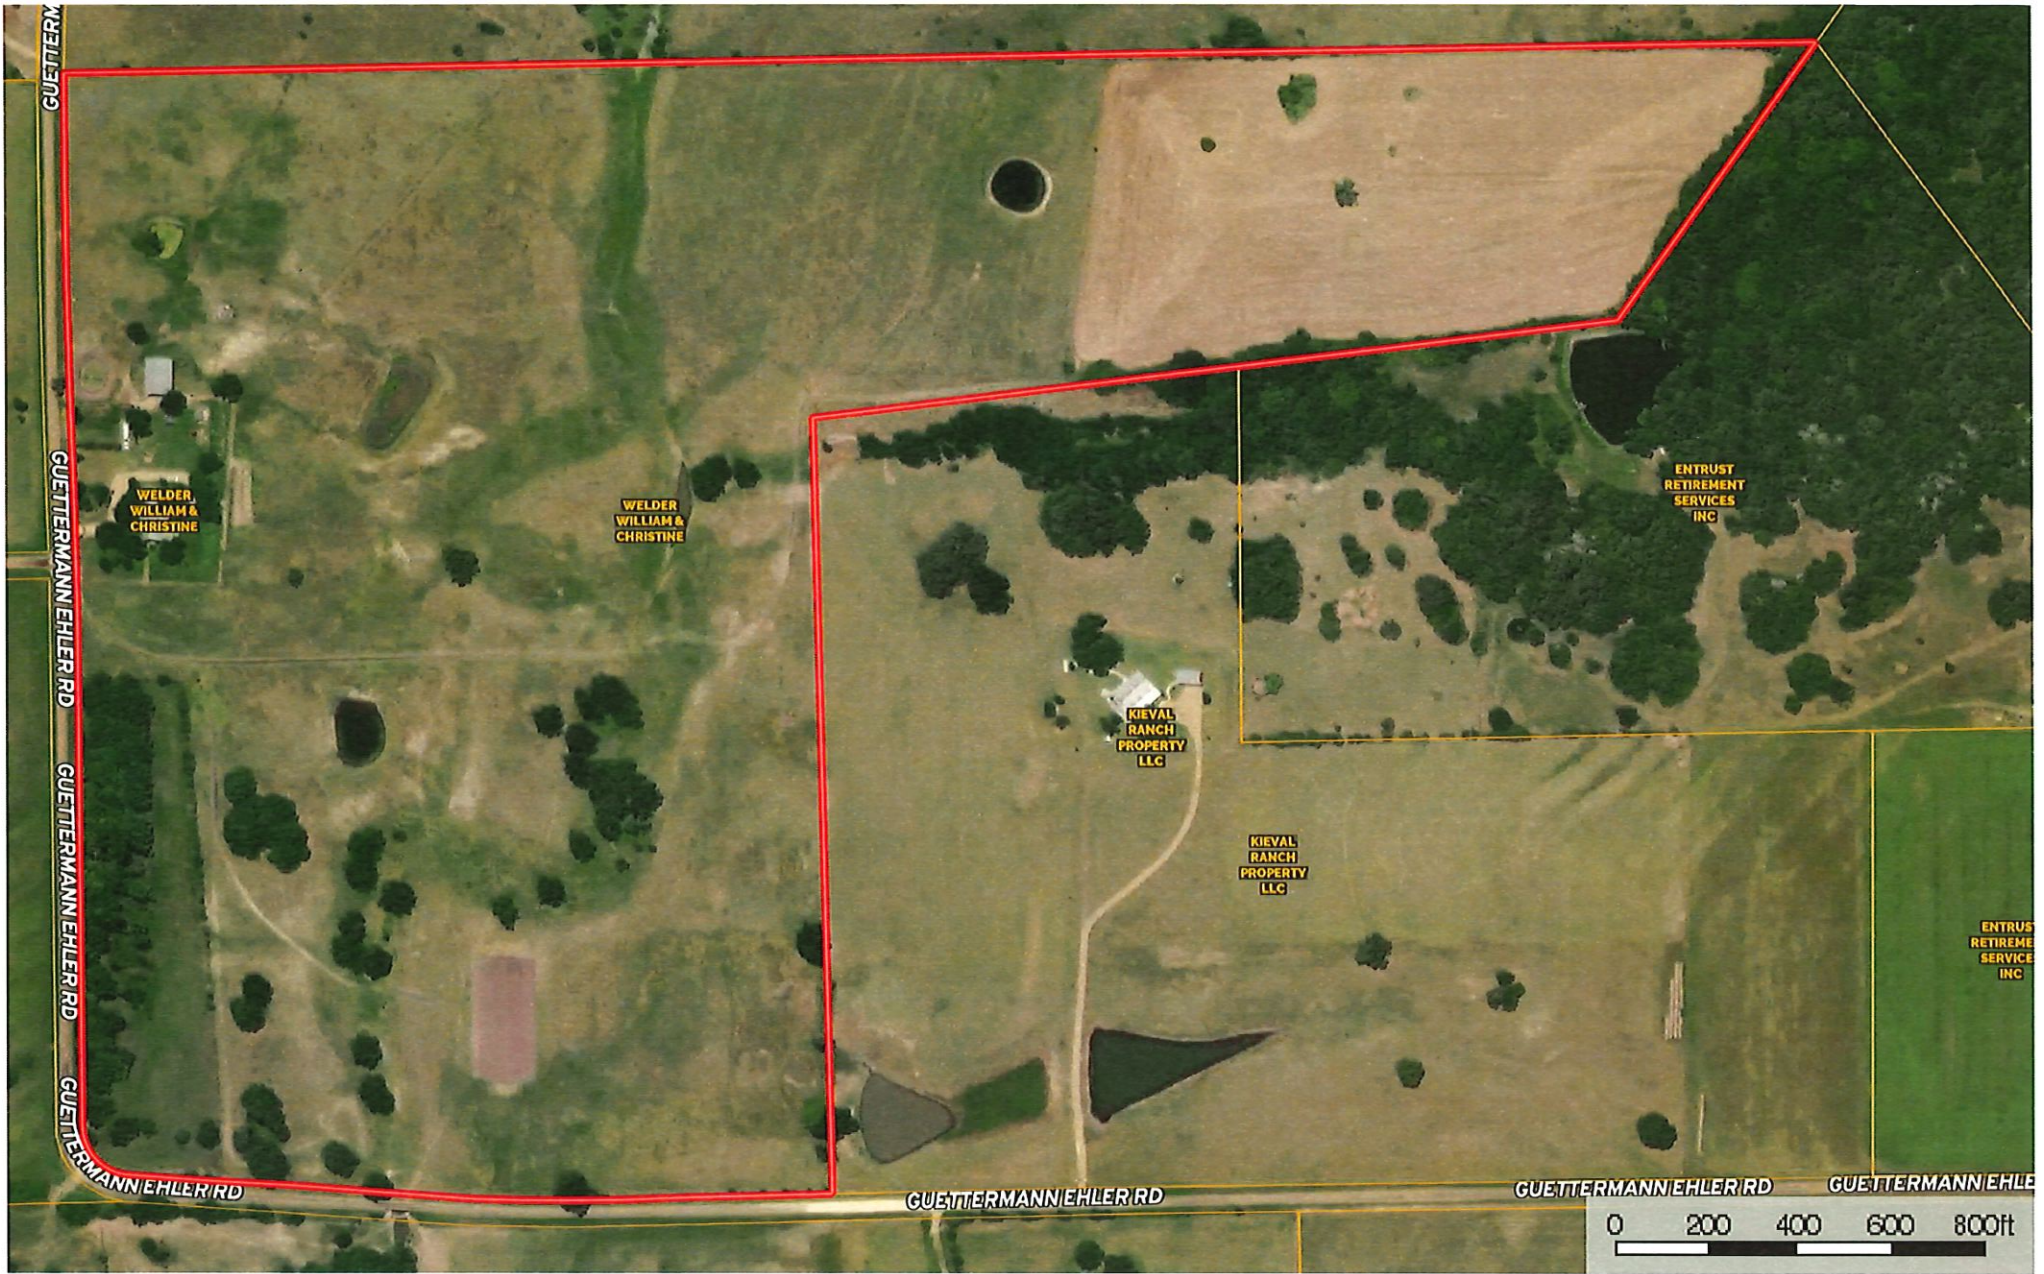

7201 Guttermann-Ehler Road
Texas, 90.8 AC +/-

 Boundary

7201 Guttermann-Ehler Road

Texas, 90.8 AC +/-

- Boundary
- 100 Year Floodplain
- 500 Year Floodplain
- Floodway
- Special
- Unmapped/ Not Included