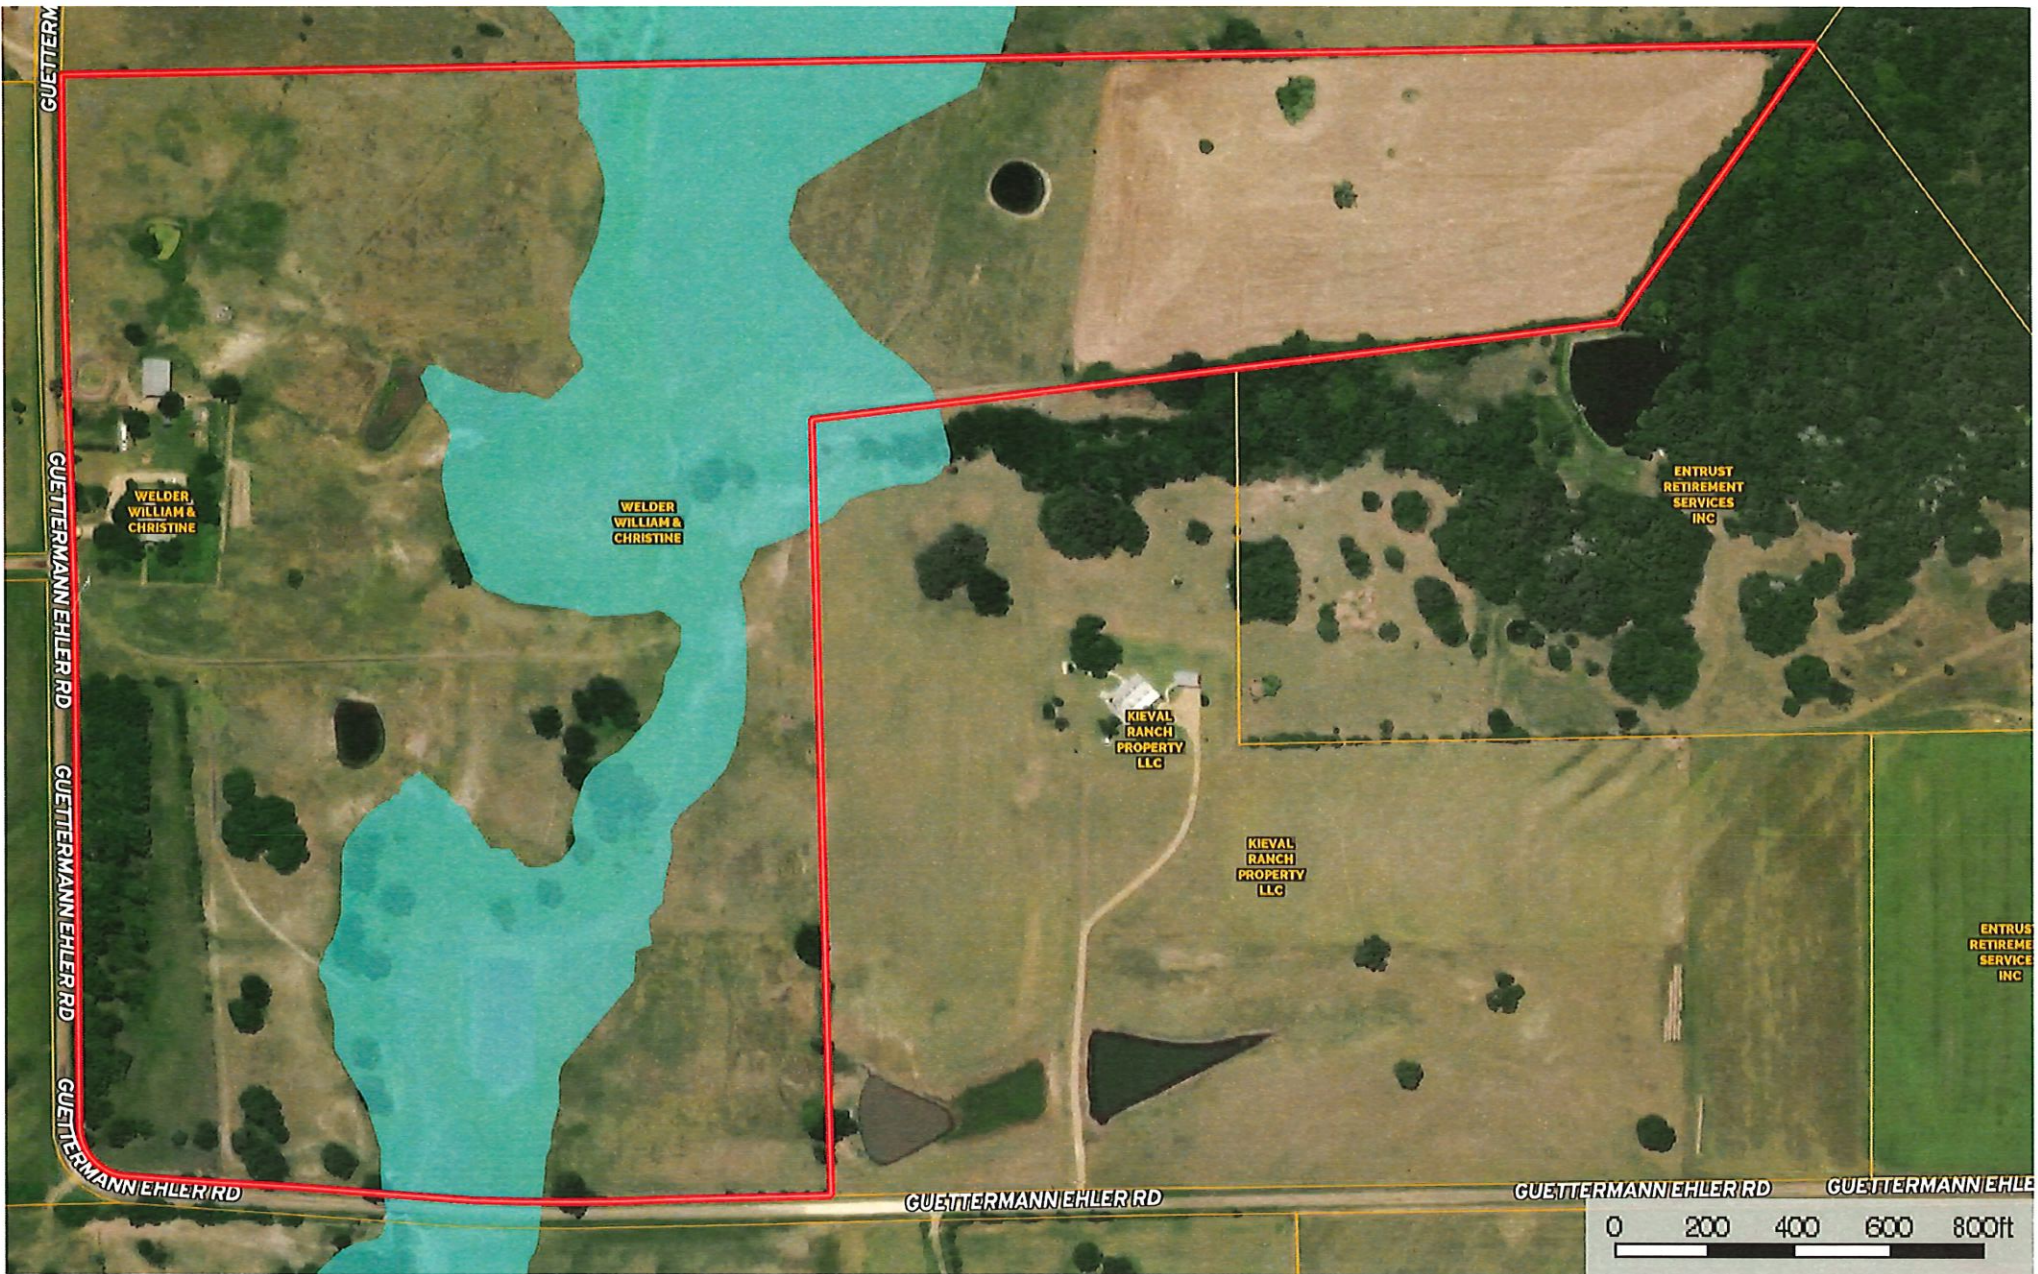

7201 Guttermann-Ehler Road
Texas, 90.8 AC +/-

 Boundary

7201 Guttermann-Ehler Road

Texas, 90.8 AC +/-

- Boundary
- 100 Year Floodplain
- 500 Year Floodplain
- Floodway
- Special
- Unmapped/ Not Included