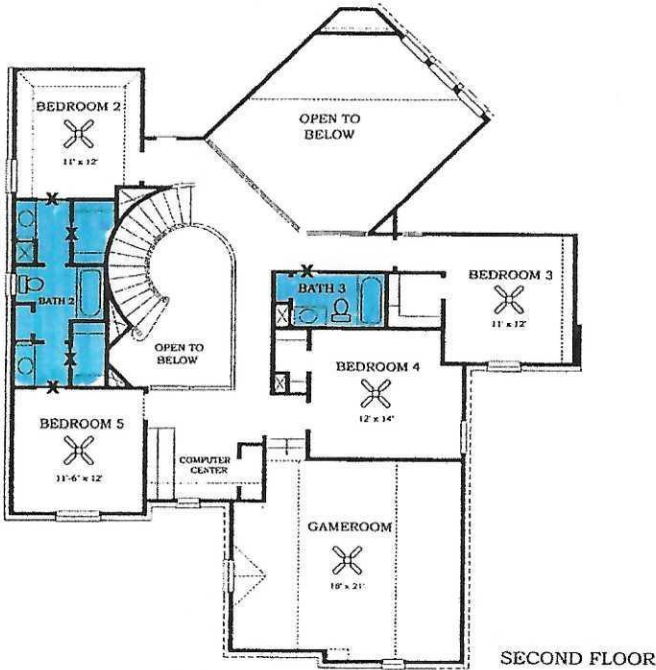

Design StudioSM Homes

The Da Vinci
Model 3932 • 4025 sq. ft.

PASADENA
PLANK (5" wood)
#12 MOCHA
MAPLE

AL61 ASPEN LODGE-
GOLDEN RIDGE -18"
(DIAGONAL)
#128 GOLDEN BERYL

PV03-20"
PIETRE VECCHIE-
WARM WALNUT
(DIAGONAL)
#128 GOLDEN BERYL

BC03 BRANCACCI-
FRESCO CAFFE-18"
(DIAGONAL)
#128 GOLDEN BERYL

7/05 LE 8/05

The specific features in a home may vary from home to home and from one community to another. We reserve the right to substitute equipment, materials, appliances and brand names with items of equal or higher, in our sole opinion, value. Square footages are approximate. Color and size variations may occur. The prices of our homes, included features, and available locations are subject to change without notice. Please see the actual home purchase agreement for additional information, disclosures, and disclaimers relating to the home and its features. Void where prohibited by law.