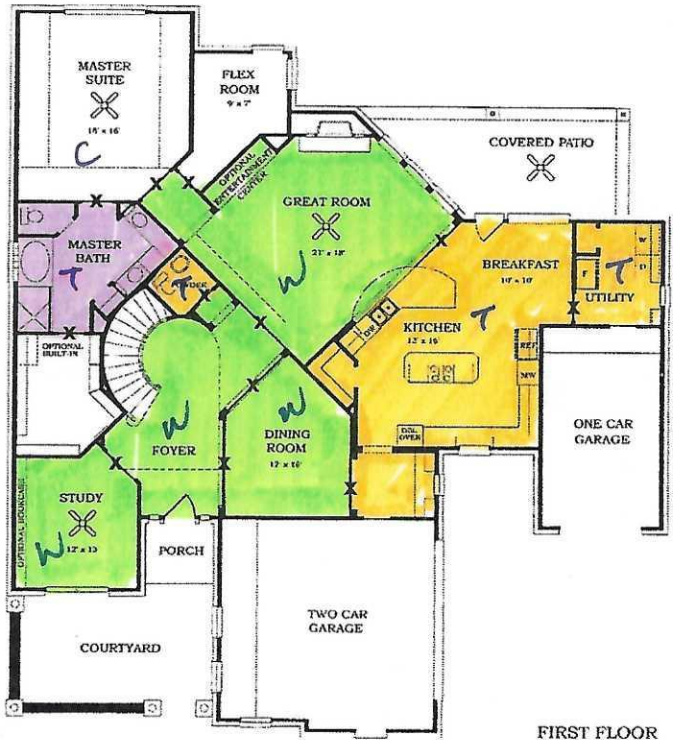

Design StudioSM Homes

The Da Vinci
Model 3932 • 4025 sq. ft.

PASADENA
PLANK (5" wood)
#12 MOCHA
MAPLE

AL61 ASPEN LODGE-
GOLDEN RIDGE -18"
(DIAGONAL)
#128 GOLDEN BERYL

PV03-20"
PIETRE VECCHIE-
WARM WALNUT
(DIAGONAL)
#128 GOLDEN BERYL

BC03 BRANCACCI-
FRESCO CAFFE-18"
(DIAGONAL)
#128 GOLDEN BERYL

7/05 LE 8/05

The specific features in a home may vary from home to home and from one community to another. We reserve the right to substitute equipment, materials, appliances and brand names with items of equal or higher, in our sole opinion, value. Square footages are approximate. Color and size variations may occur. The prices of our homes, included features, and available locations are subject to change without notice. Please see the actual home purchase agreement for additional information, disclosures, and disclaimers relating to the home and its features. Void where prohibited by law.