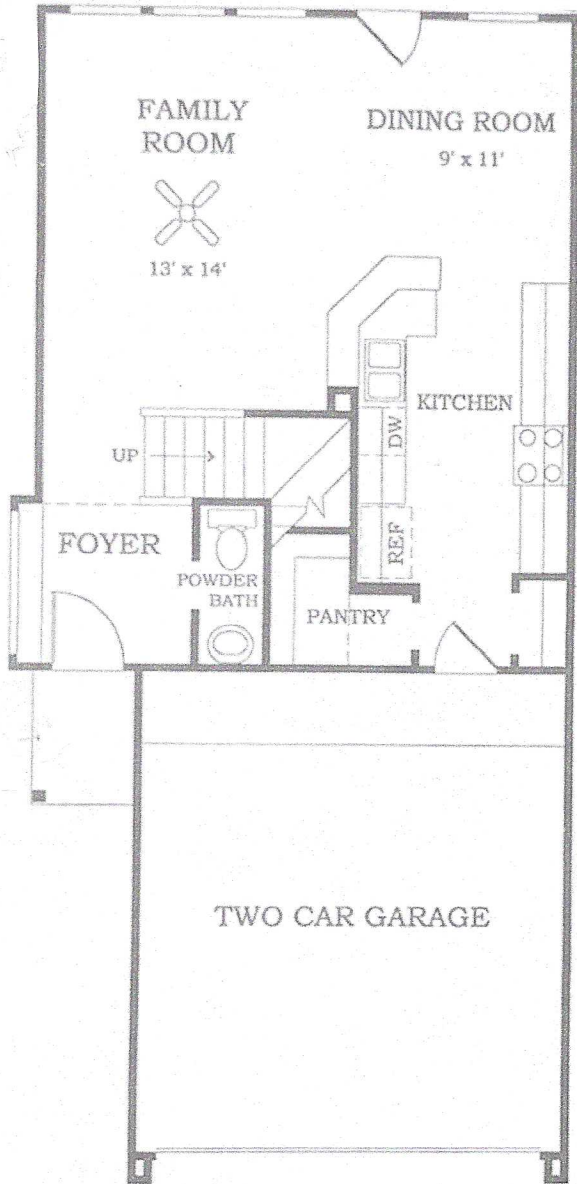

The Sycamore

MODEL #2020

3 BEDROOMS + LOFT, 2 1/2 BATHS. KITCHEN WITH LARGE WALK-IN PANTRY IS OPEN TO THE DINING ROOM AND FAMILY ROOM. MASTER SUITE UPSTAIRS WITH LARGE WALK-IN CLOSET.

FIRST FLOOR

SECOND FLOOR

In our continuing efforts to improve our product, Lennar Homes reserves the right to revise specifications and dimensions without notice. All dimensions are approximate. Layout may be revised. Landscaping shown is for conceptual purposes only.