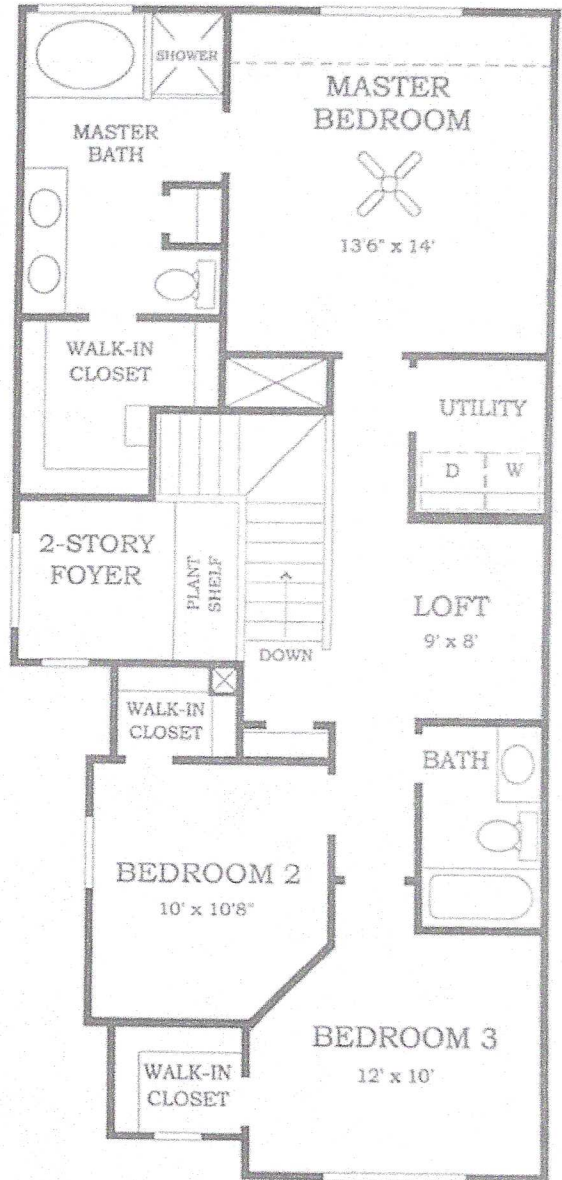

The Sycamore

MODEL #2020

3 BEDROOMS + LOFT, 2 1/2 BATHS. KITCHEN WITH LARGE WALK-IN PANTRY IS OPEN TO THE DINING ROOM AND FAMILY ROOM. MASTER SUITE UPSTAIRS WITH LARGE WALK-IN CLOSET.

FIRST FLOOR

SECOND FLOOR

In our continuing efforts to improve our product, Lennar Homes reserves the right to revise specifications and dimensions without notice. All dimensions are approximate. Layout may be revised. Landscaping shown is for conceptual purposes only.