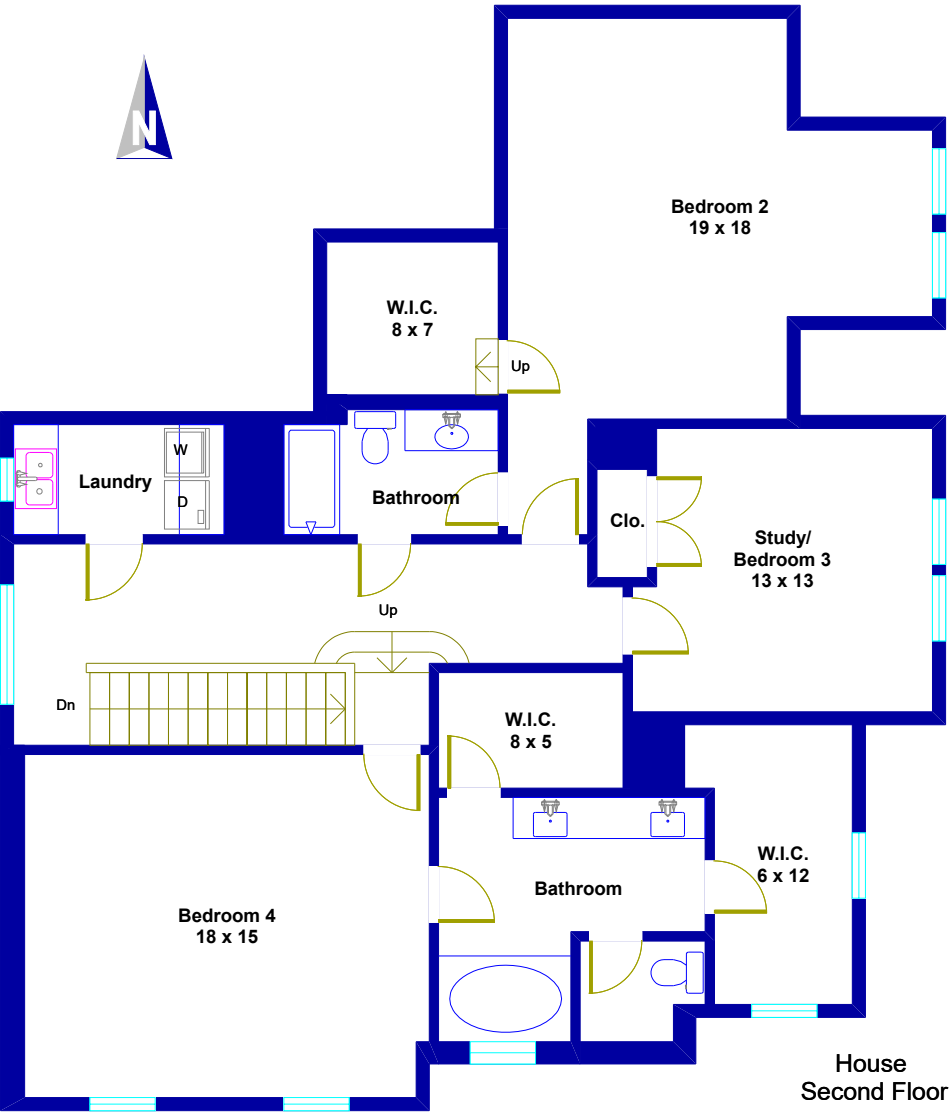

1234 Ripple Creek Drive  
Houston, Texas

© Floor Plan Graphics LLC 2021. This floor plan is an artistic rendering only. All dimensions are approximate. Floor Plan Graphics LLC and Keller Williams Realty make no representation or warranty as to this rendering's accuracy and no measurements or dimensions should be relied upon without independent verification. This floor plan and its respective square footage materials remain the property of Floor Plan Graphics LLC.

Marketed by Fiona Gilmour, Keller Williams Realty, 713.870.8532, fionagilmour@kw.com  
Floor plan by Floor Plan Graphics LLC, 512.454.0383, FloorPlanGraphics.com