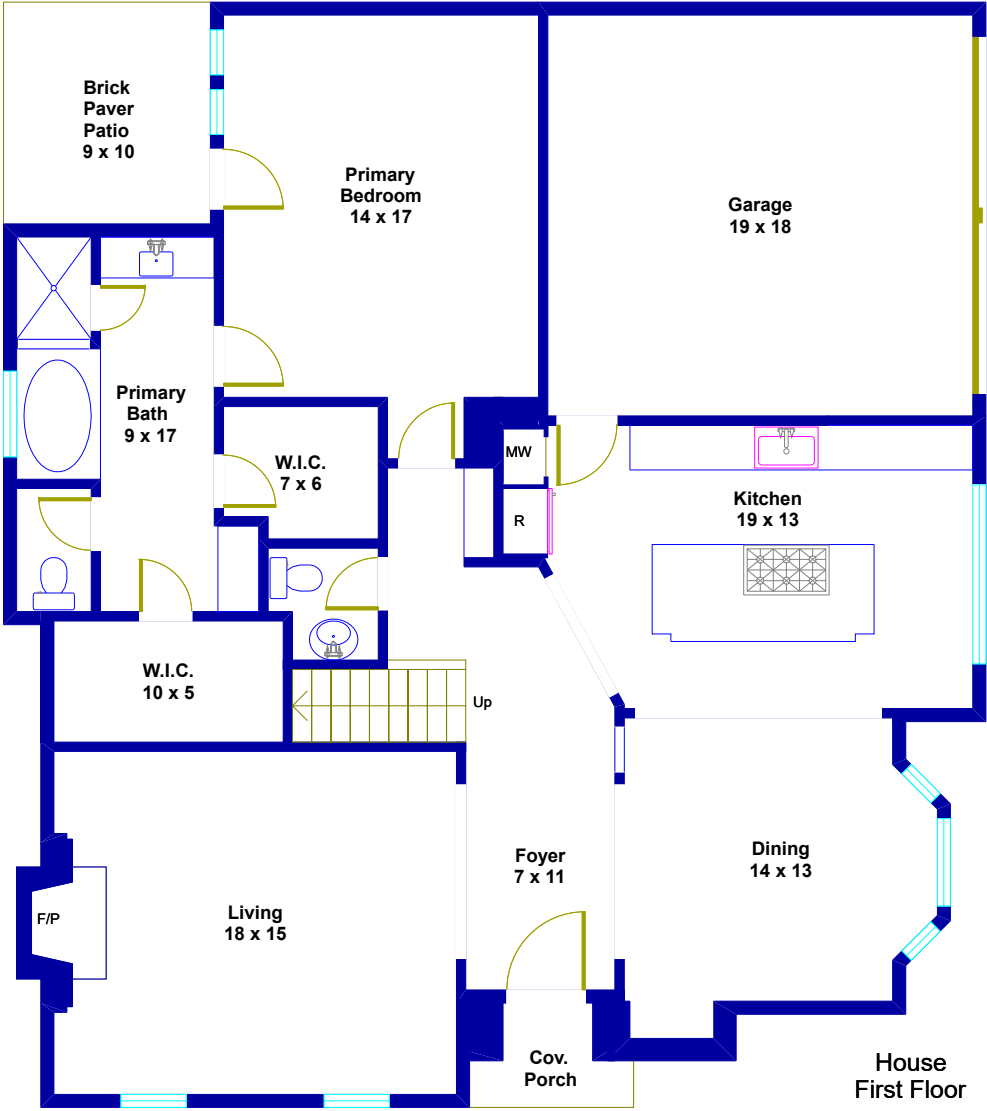

1234 Ripple Creek Drive  
Houston, Texas

© Floor Plan Graphics LLC 2021. This floor plan is an artistic rendering only. All dimensions are approximate. Floor Plan Graphics LLC and Keller Williams Realty make no representation or warranty as to this rendering's accuracy and no measurements or dimensions should be relied upon without independent verification. This floor plan and its respective square footage materials remain the property of Floor Plan Graphics LLC.

Marketed by Fiona Gilmour, Keller Williams Realty, 713.870.8532, fionagilmour@kw.com  
Floor plan by Floor Plan Graphics LLC, 512.454.0383, FloorPlanGraphics.com