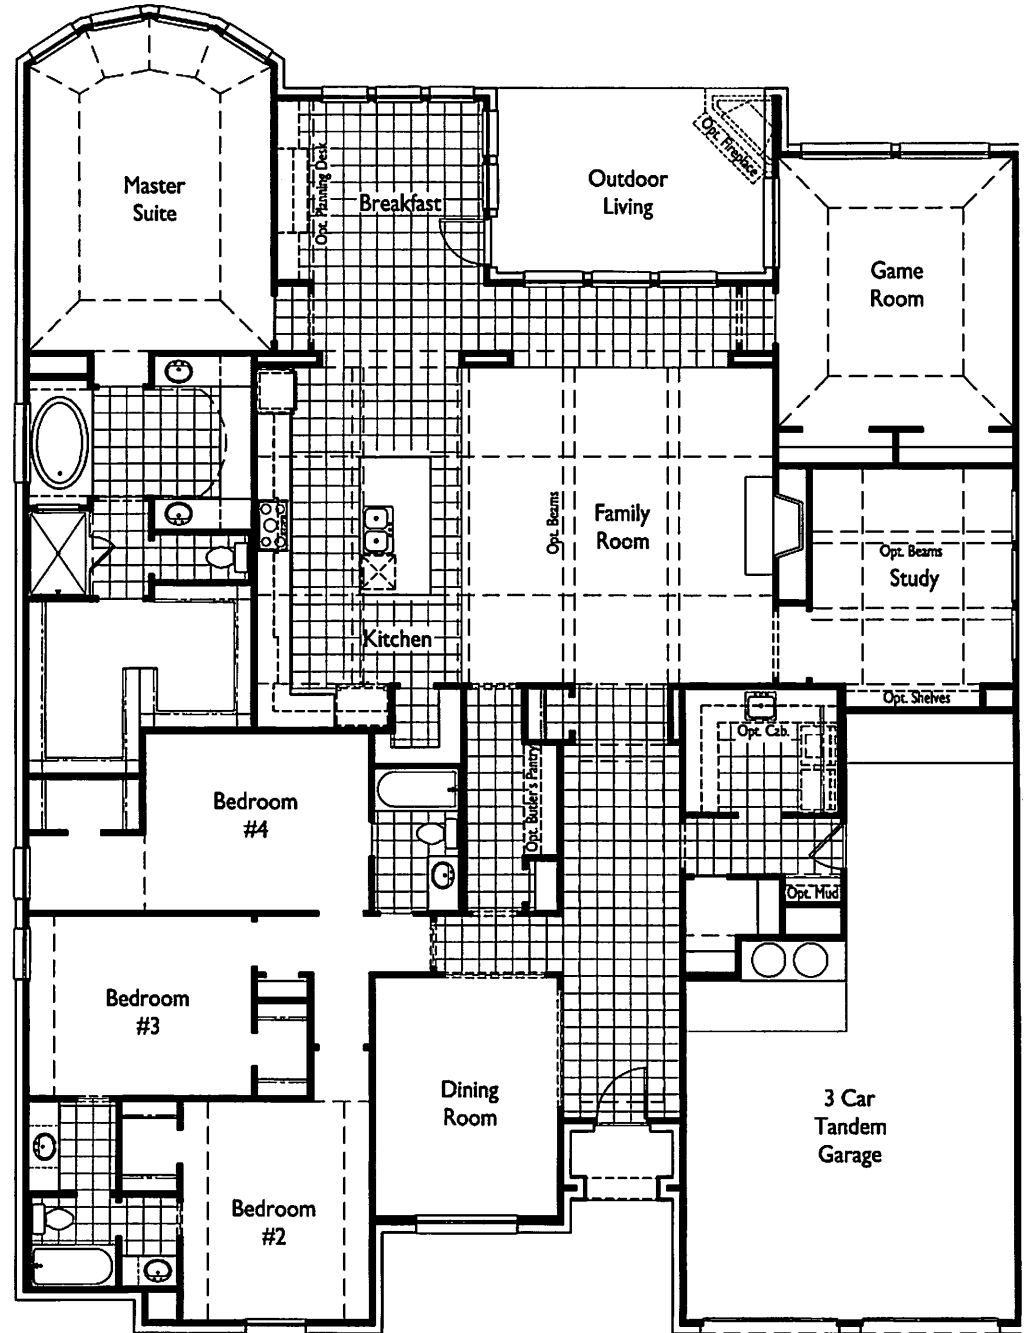

Optional Bath #4

Optional Desk at Game Room

Optional Wet Bar at Game Room

Optional Wet Bar and Desk at Game Room

Extended Master Option

Extended Outdoor Living Option

Optional Bedroom 5 and Bath 5 in lieu of Game Room

Optional Media in lieu of Game Room

PLAN 292

Elevation D - w/soft stone

- Extended Master
- Extended Outdoor
- Beams Living Room
- Butlers Pantry
- Cabinets in Utility Room
- Shelves in Study
- Add Powder Room
- Premium lot (Larger)

Powder Option

Lower Level