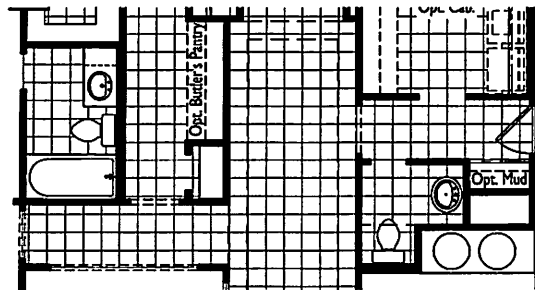

Optional Bath #4

Optional Desk at Game Room

Optional Wet Bar at Game Room

Optional Wet Bar and Desk at Game Room

Extended Master Option

Extended Outdoor Living Option

Optional Bedroom 5 and Bath 5 in lieu of Game Room

Optional Media in lieu of Game Room

PLAN 292

Elevation D - w/soft stone

- Extended Master
- Extended Outdoor
- Beams Living Room
- Butlers Pantry
- Cabinets in Utility Room
- Shelves in Study
- Add Powder Room
- Premium lot (Larger)