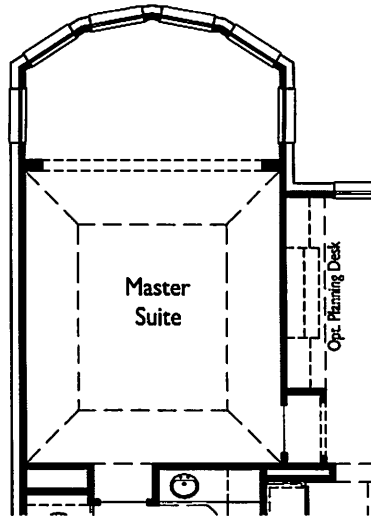

Optional Bath #4

Optional Desk at Game Room

Optional Wet Bar at Game Room

Optional Wet Bar and Desk at Game Room

Extended Master Option

Extended Outdoor Living Option

Optional Bedroom 5 and Bath 5 in lieu of Game Room

Optional Media in lieu of Game Room

PLAN 292

Elevation D - w/soft stone

- Extended Master
- Extended Outdoor
- Beams Living Room
- Butlers Pantry
- Cabinets in Utility Room
- Shelves in Study
- Add Powder Room
- Premium lot (Larger)