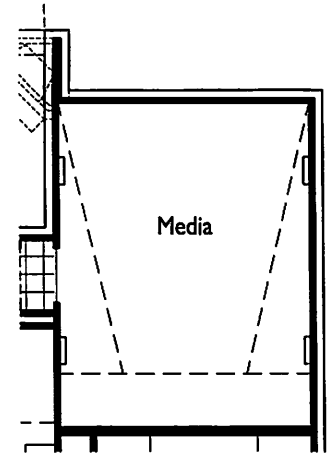

Optional Bath #4

Optional Desk at Game Room

Optional Wet Bar at Game Room

Optional Wet Bar and Desk at Game Room

Extended Master Option

Extended Outdoor Living Option

Optional Bedroom 5 and Bath 5 in lieu of Game Room

Optional Media in lieu of Game Room

PLAN 292

Elevation D - w/soft stone

- Extended Master
- Extended Outdoor
- Beams Living Room
- Butlers Pantry
- Cabinets in Utility Room
- Shelves in Study
- Add Powder Room
- Premium lot (Larger)