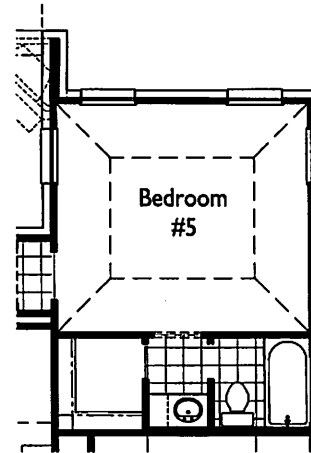

Optional Bath #4

Optional Desk at Game Room

Optional Wet Bar at Game Room

Optional Wet Bar and Desk at Game Room

Extended Master Option

Extended Outdoor Living Option

Optional Bedroom 5 and Bath 5 in lieu of Game Room

Optional Media in lieu of Game Room

PLAN 292

Elevation D - w/soft stone

- Extended Master
- Extended Outdoor
- Beams Living Room
- Butlers Pantry
- Cabinets in Utility Room
- Shelves in Study
- Add Powder Room
- Premium lot (Larger)