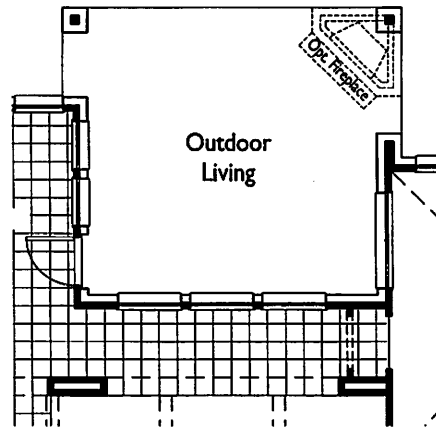

Optional Bath #4

Optional Desk at Game Room

Optional Wet Bar at Game Room

Optional Wet Bar and Desk at Game Room

Extended Master Option

Extended Outdoor Living Option

Optional Bedroom 5 and Bath 5 in lieu of Game Room

Optional Media in lieu of Game Room

PLAN 292

Elevation D - w/soft stone

- Extended Master
- Extended Outdoor
- Beams Living Room
- Butlers Pantry
- Cabinets in Utility Room
- Shelves in Study
- Add Powder Room
- Premium lot (Larger)