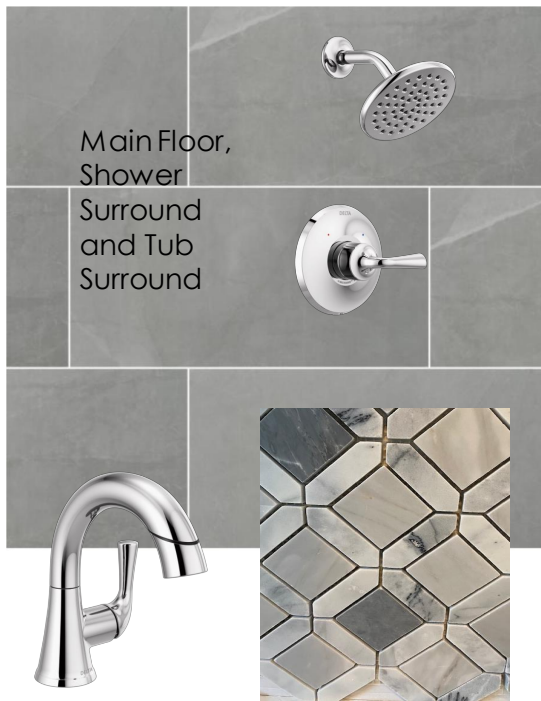

Kitchen

Backsplash

Perimeter
uppers &
lowers

Main Floor

1223 W. 16th- Pkg A

Inspo Pic

Island

Master Bath

Shower Floor

Secondary Bathrooms (1st & 3rd FL)

Powder Bath

Entry Floor

Utility Floor

Dining Light Fixture

Exterior Colors Inspo