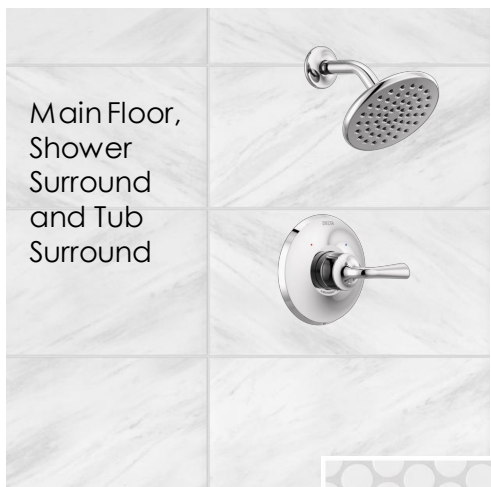

Kitchen

Backsplash

Main Floor

1223 W. 16th- Pkg B

Perimeter Uppers in SW Extra White & All
Lowers & Island in SW Repose Gray

Inspo Pic

Master Bath

Shower Floor

SW Repose Gray Vanity

Secondary Bathrooms (1st & 3rd FL)

Tub Surround

Main Floor

SW Repose Gray Vanity

Powder Bath

Entry Floor

Utility Floor