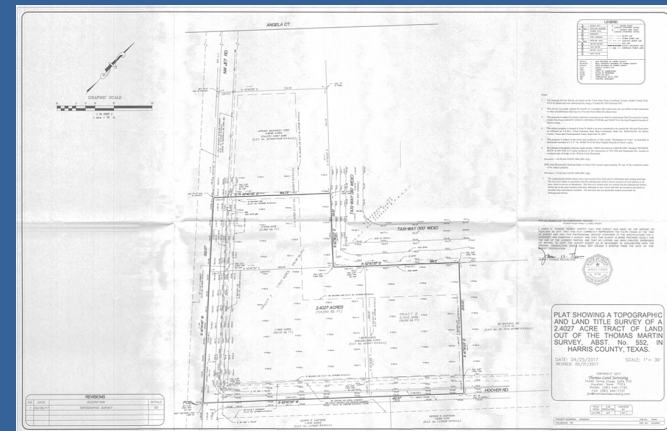

**PILOTS  
REALTOR  
.COM**

**PRIME 2.4027 acre lot on the gated west side of David Wayne Hooks Memorial Airport (KDWH) located on The Grand Parkway with quick access to Houston and The Woodlands! This lot is cleared and ready for your personal aircraft hangar or corporate/business aviation facility.**

**An FAA Designated Reliever Airport for IAH, KDWH offers 7009x100' Paved Runway 17R/35L, 3500x35' Paved Runway 17L/35R, 2530x100' Water Runway 17W/35W, FAA air traffic control tower with radar system, 24/7/365 airport operations, FBO, aircraft maintenance, and vertically guided Instrument Flight Procedure for the airport's main runway.**