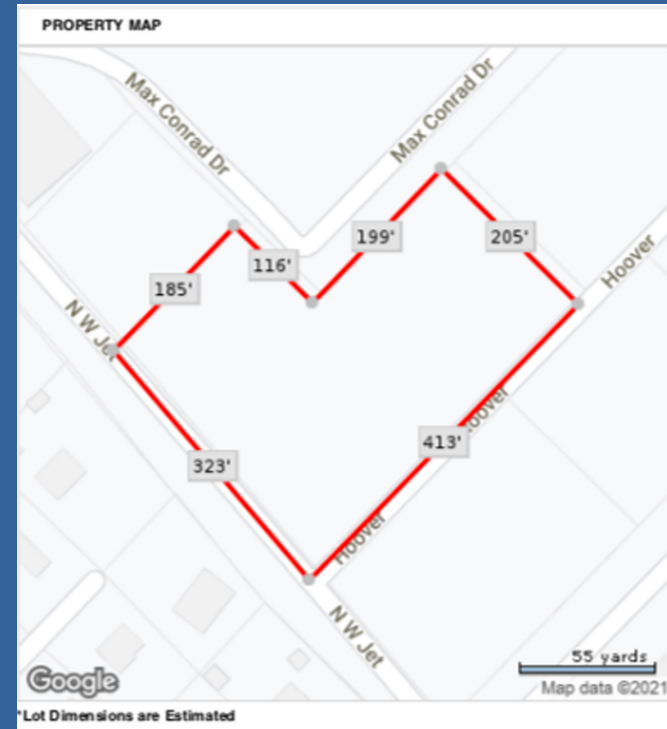

**PILOTS  
REALTOR  
.COM**

**PRIME 2.4027 acre lot on the gated west side of David Wayne Hooks Memorial Airport (KDWH) located on The Grand Parkway with quick access to Houston and The Woodlands! This lot is cleared and ready for your personal aircraft hangar or corporate/business aviation facility.**

**An FAA Designated Reliever Airport for IAH, KDWH offers 7009x100' Paved Runway 17R/35L, 3500x35' Paved Runway 17L/35R, 2530x100' Water Runway 17W/35W, FAA air traffic control tower with radar system, 24/7/365 airport operations, FBO, aircraft maintenance, and vertically guided Instrument Flight Procedure for the airport's main runway.**