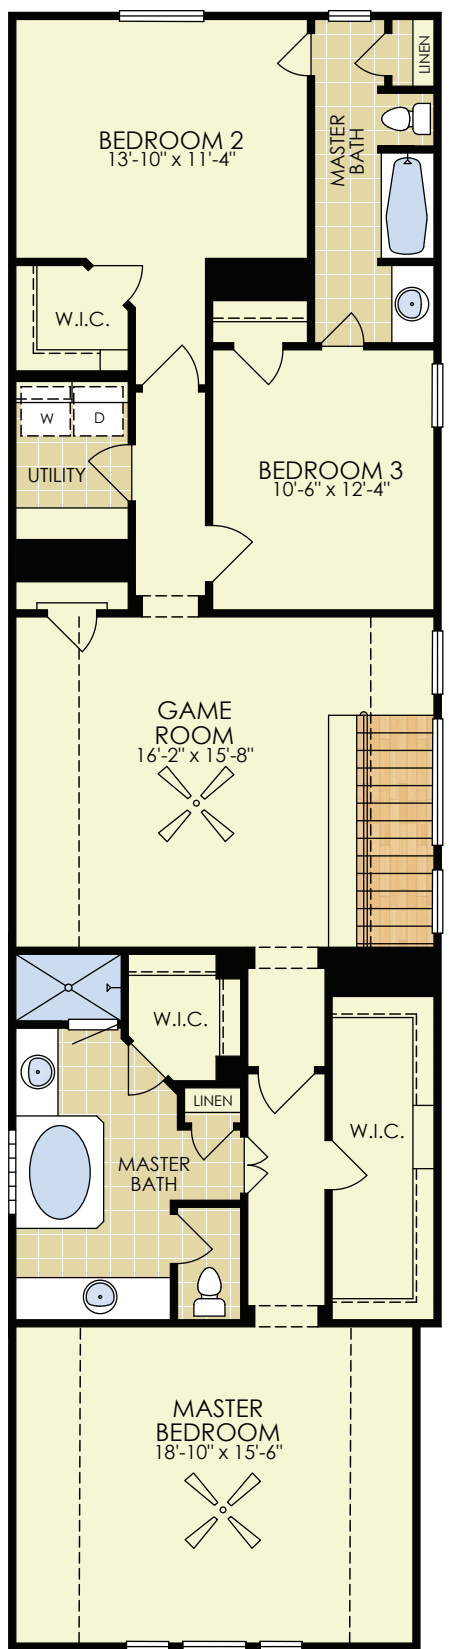

FIRST FLOOR

OPT. NO BREAKFAST

SECOND FLOOR

*Bordeaux*

Approximate Sq. Ft. 2535