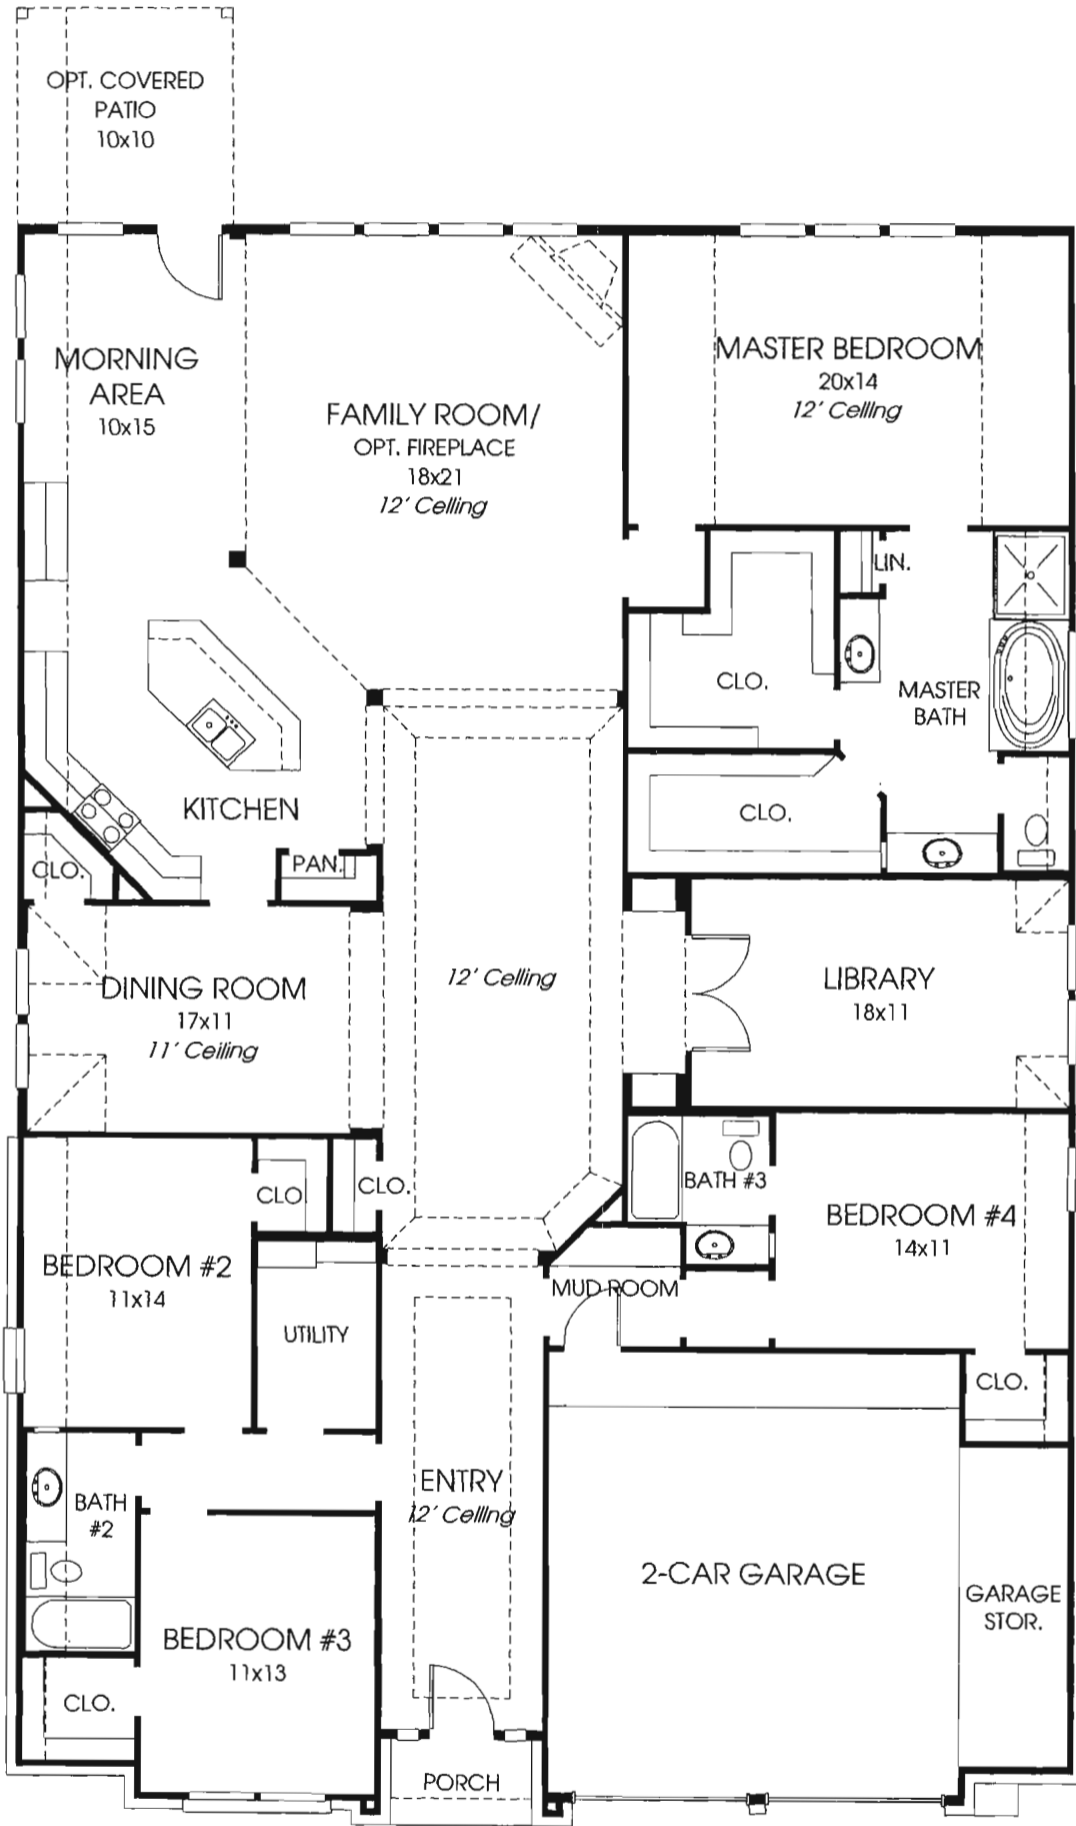

# DESIGNS

## Design 3117W

This home contains approximately 3,117 square feet.\*

\*See Page 3 for Details and Disclaimers.  
© Perry Homes, LLC 2014

04/21/2014  
(60' CL)