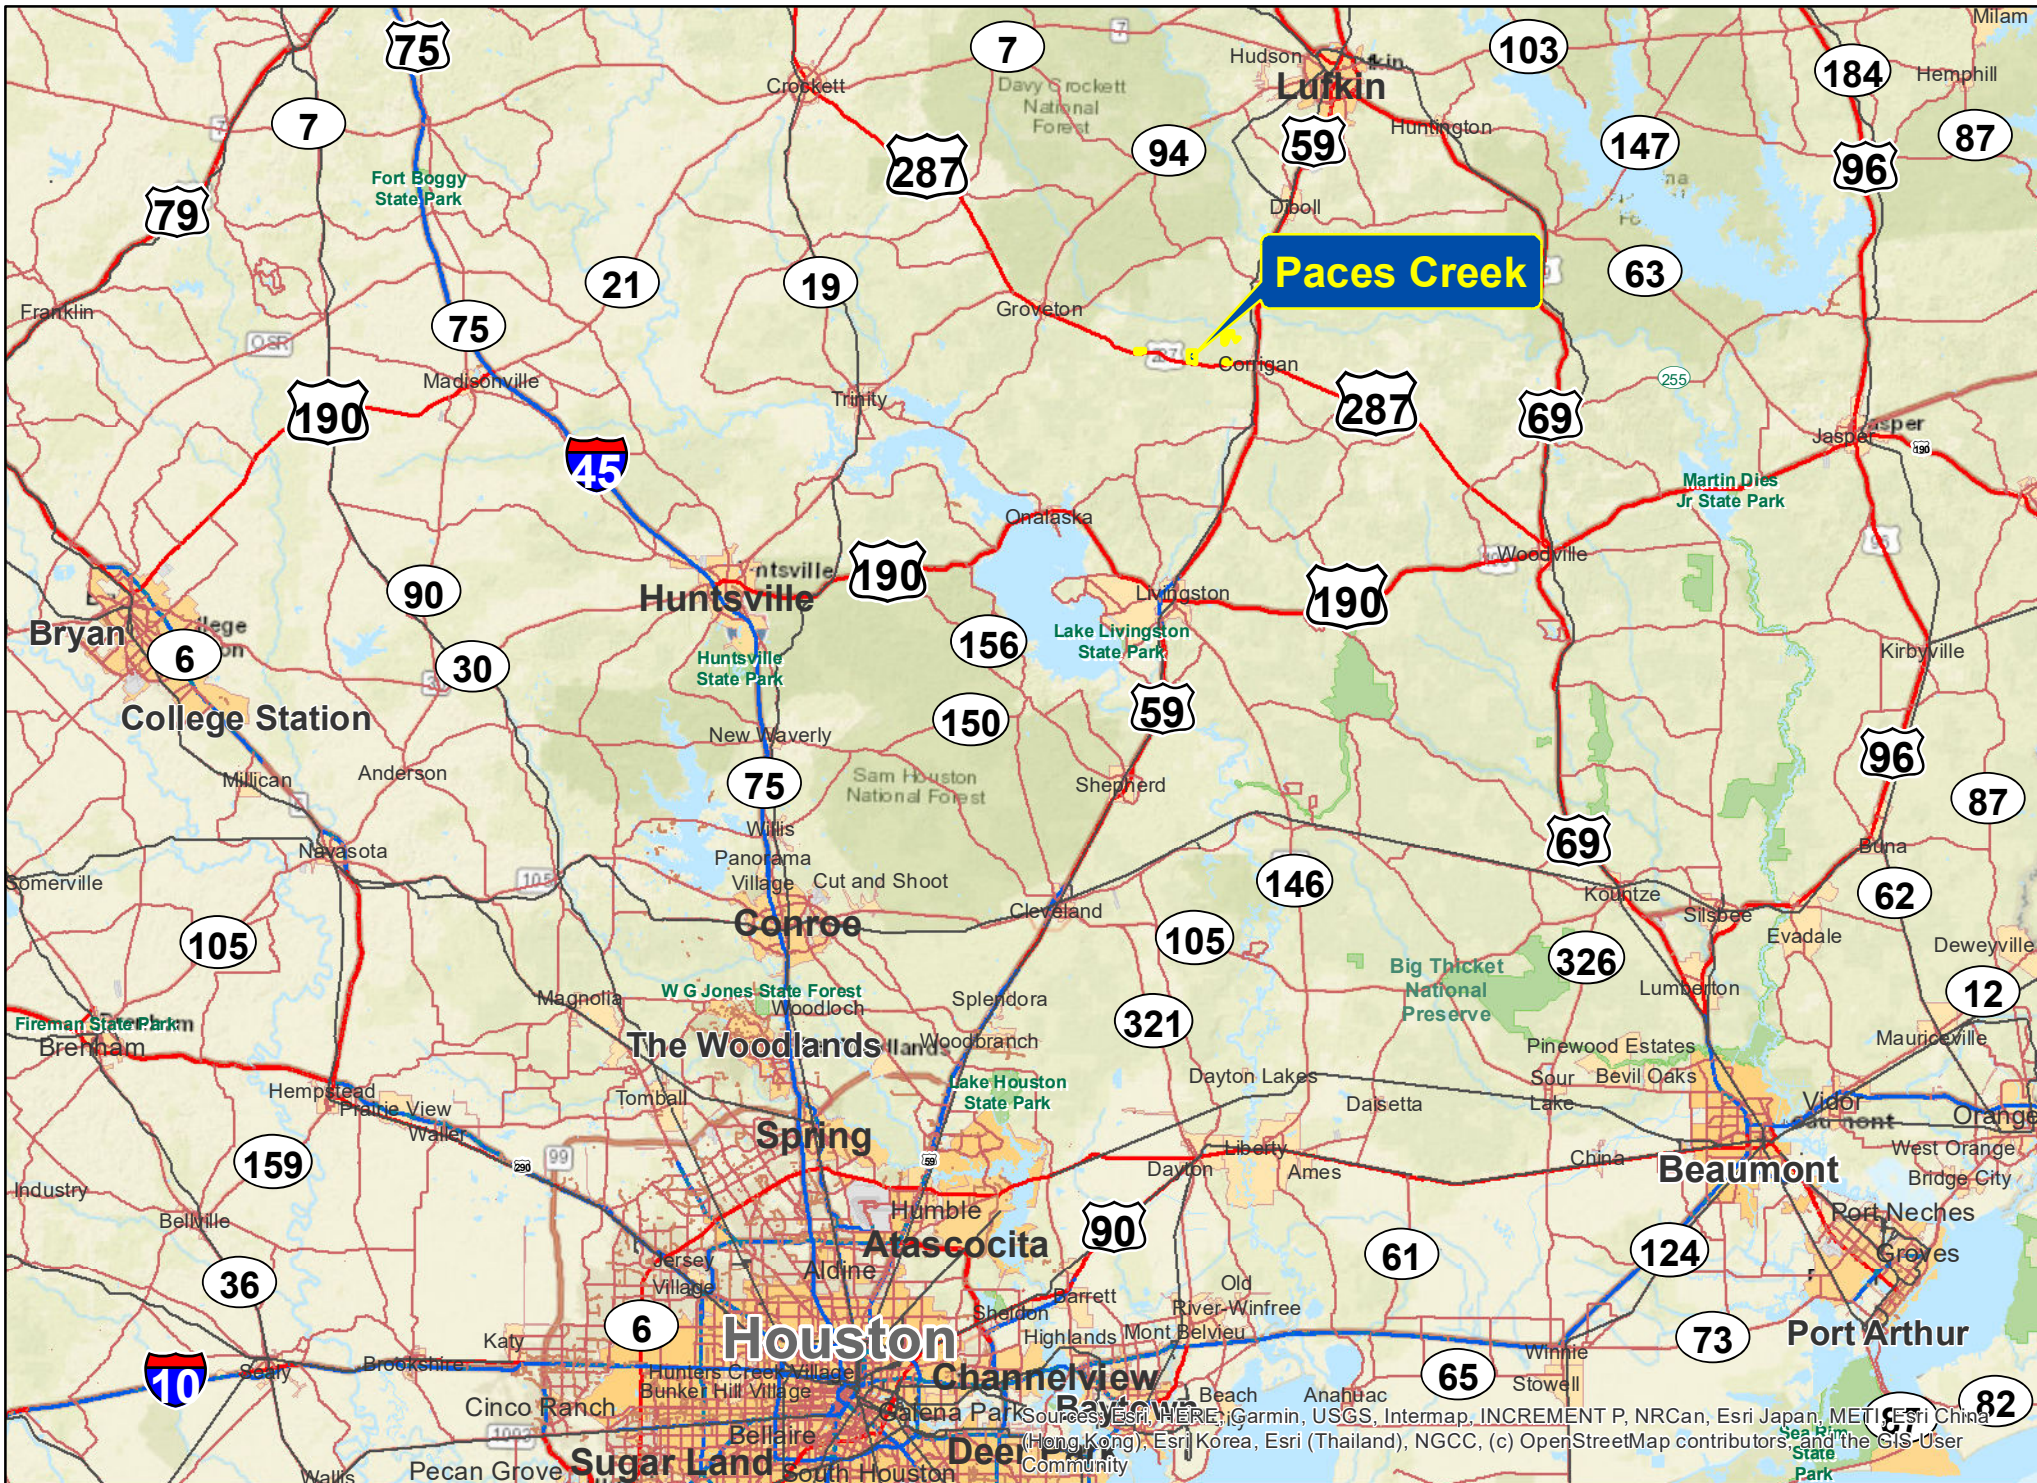

Sources: Esri, HERE, Garmin, USGS, Intermap, INCREMENT P, NRCan, Esri Japan, METI, Esri China (Hong Kong), Esri Korea, Esri (Thailand), NGCC, (c) OpenStreetMap contributors, and the GIS User Community

Paces Creek | Corrigan, Polk Co., TX

For illustration purposes only.

Sources: Esri, HERE, Garmin, USGS, Intermap, INCREMENT P, NRCan, Esri Japan, METI, Esri China (Hong Kong), Esri Korea, Esri (Thailand), NGCC, (c) OpenStreetMap contributors, and the GIS User Community

Paces Creek | Corrigan, Polk Co., TX

For illustration purposes only.

Paces Creek | Corrigan, Polk Co., TX

For illustration purposes only.