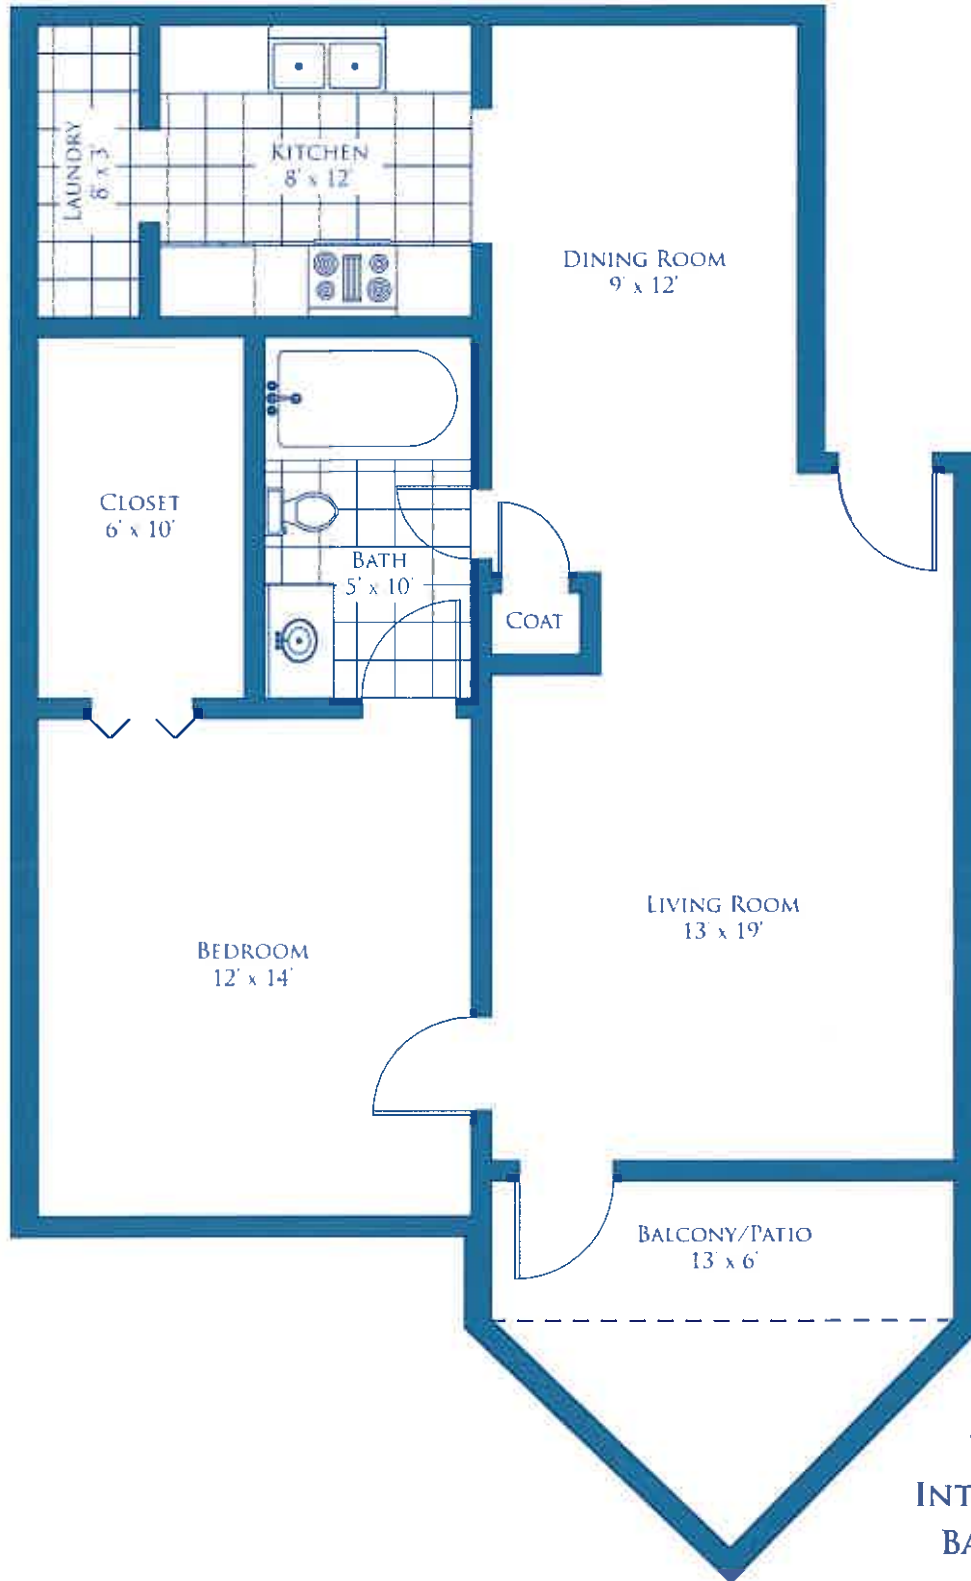

# THE BLUEBONNET

TOTAL: 825 S.F.  
INTERIOR: 749 S.F.  
BALCONY: 76 S.F.

MEASUREMENTS ARE APPROXIMATE  
AND MAY VARY FROM ILLUSTRATION