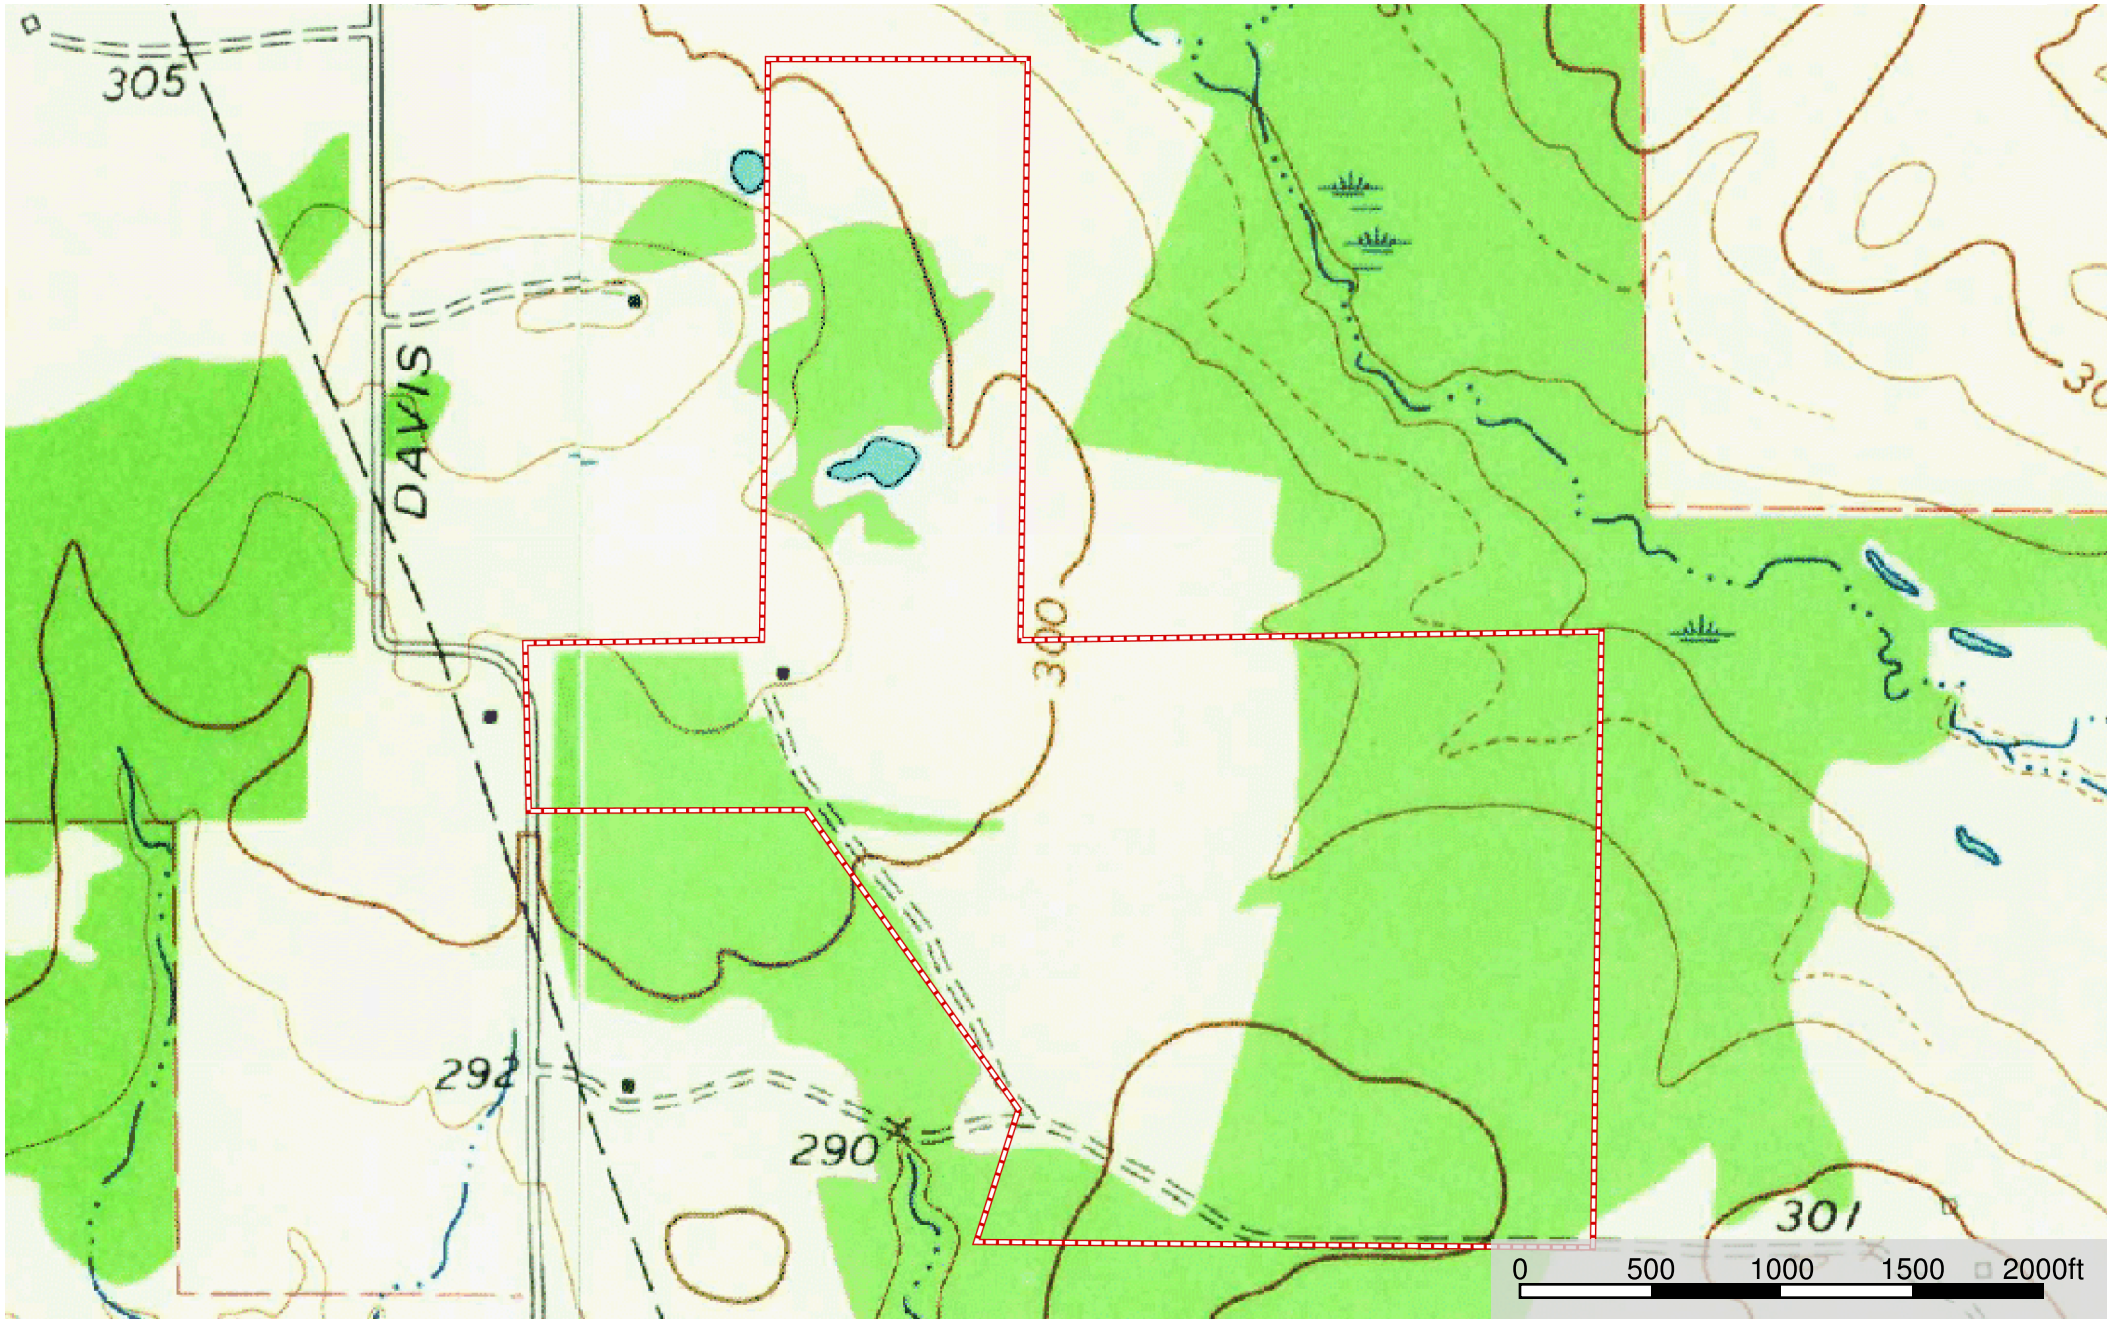

Stevens Hideout IV

Walker County, Texas, 153.618 AC +/-

 Boundary