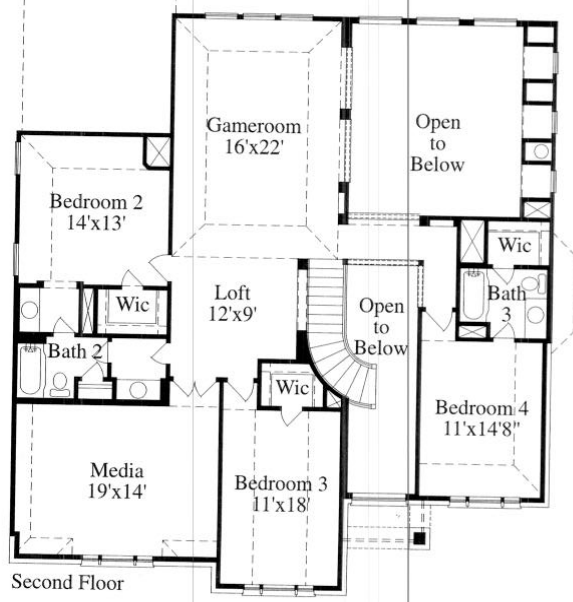

Meritage Homes

The Chateau II 7920

X RMT

X GEH

MH 06/05

Room dimensions are approximate and may vary. Plans, prices, products and specifications may vary or change without notice. Meritage designs are copyrighted and copyright laws will be enforced to the fullest extent. Photos are representative of Meritage designs and are not necessarily the same as floor plans shown.
www.meritagehouston.com