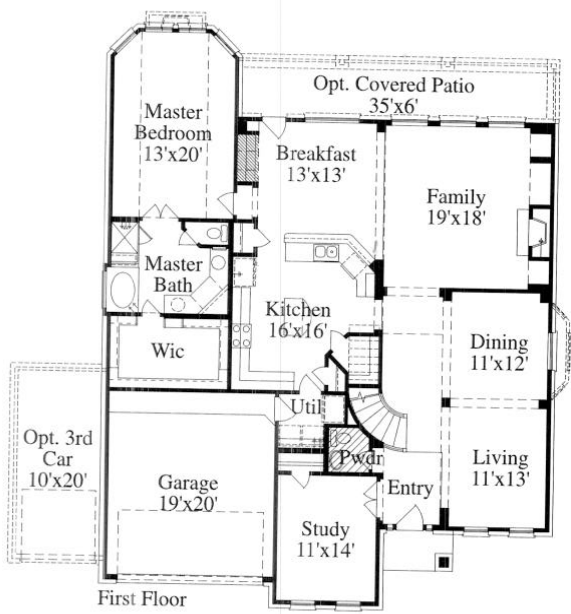

Meritage Homes

The Chateau II 7920

X RMT

X GEH

MH 06/05

Room dimensions are approximate and may vary. Plans, prices, products and specifications may vary or change without notice. Meritage designs are copyrighted and copyright laws will be enforced to the fullest extent. Photos are representative of Meritage designs and are not necessarily the same as floor plans shown.
www.meritagehouston.com