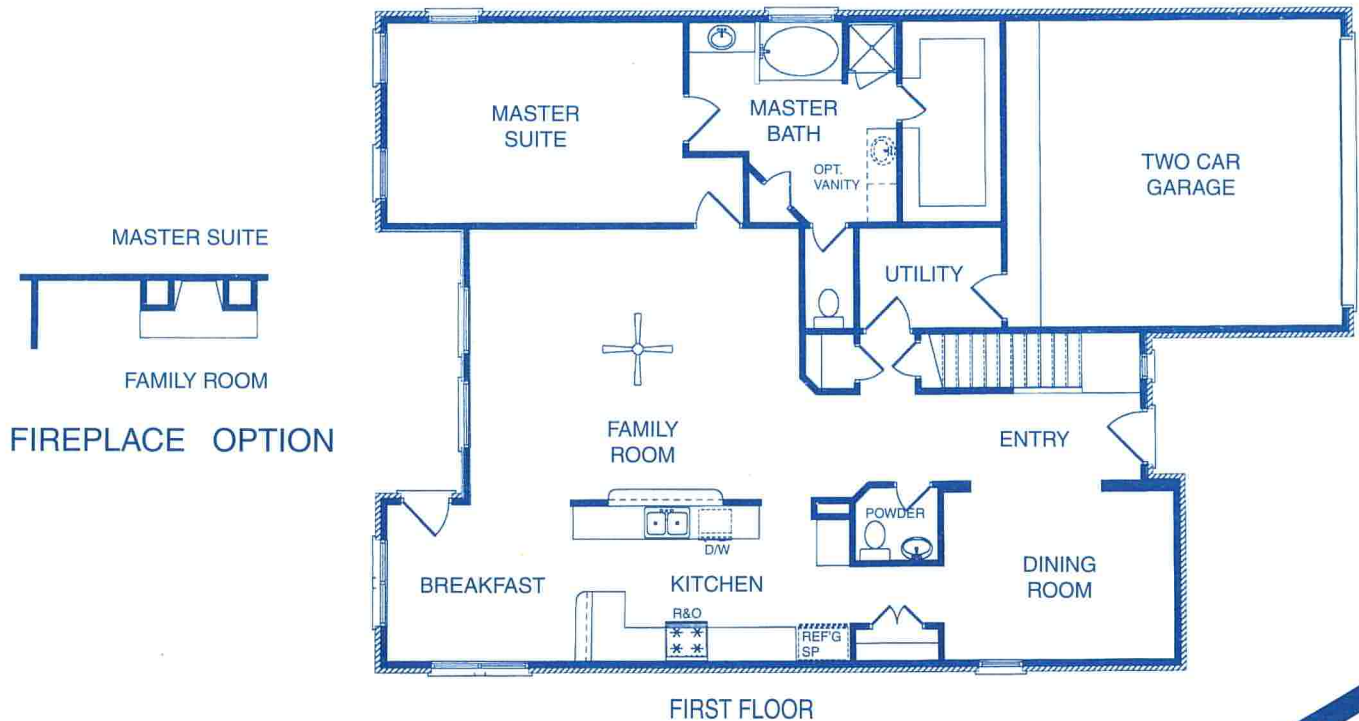

Calloway

PLAN 107/651
 APPROXIMATE SQ. FOOTAGE 2802/2796

a K. Hovnanian® Company

PLANS AND SPECIFICATIONS SUBJECT TO CHANGES WITHOUT PRIOR NOTICE

6/25/04

Visit us @ www.brightonhomes.com

50%
 TOTAL RECOVERED FIBER
 10% POST-CONSUMER FIBER