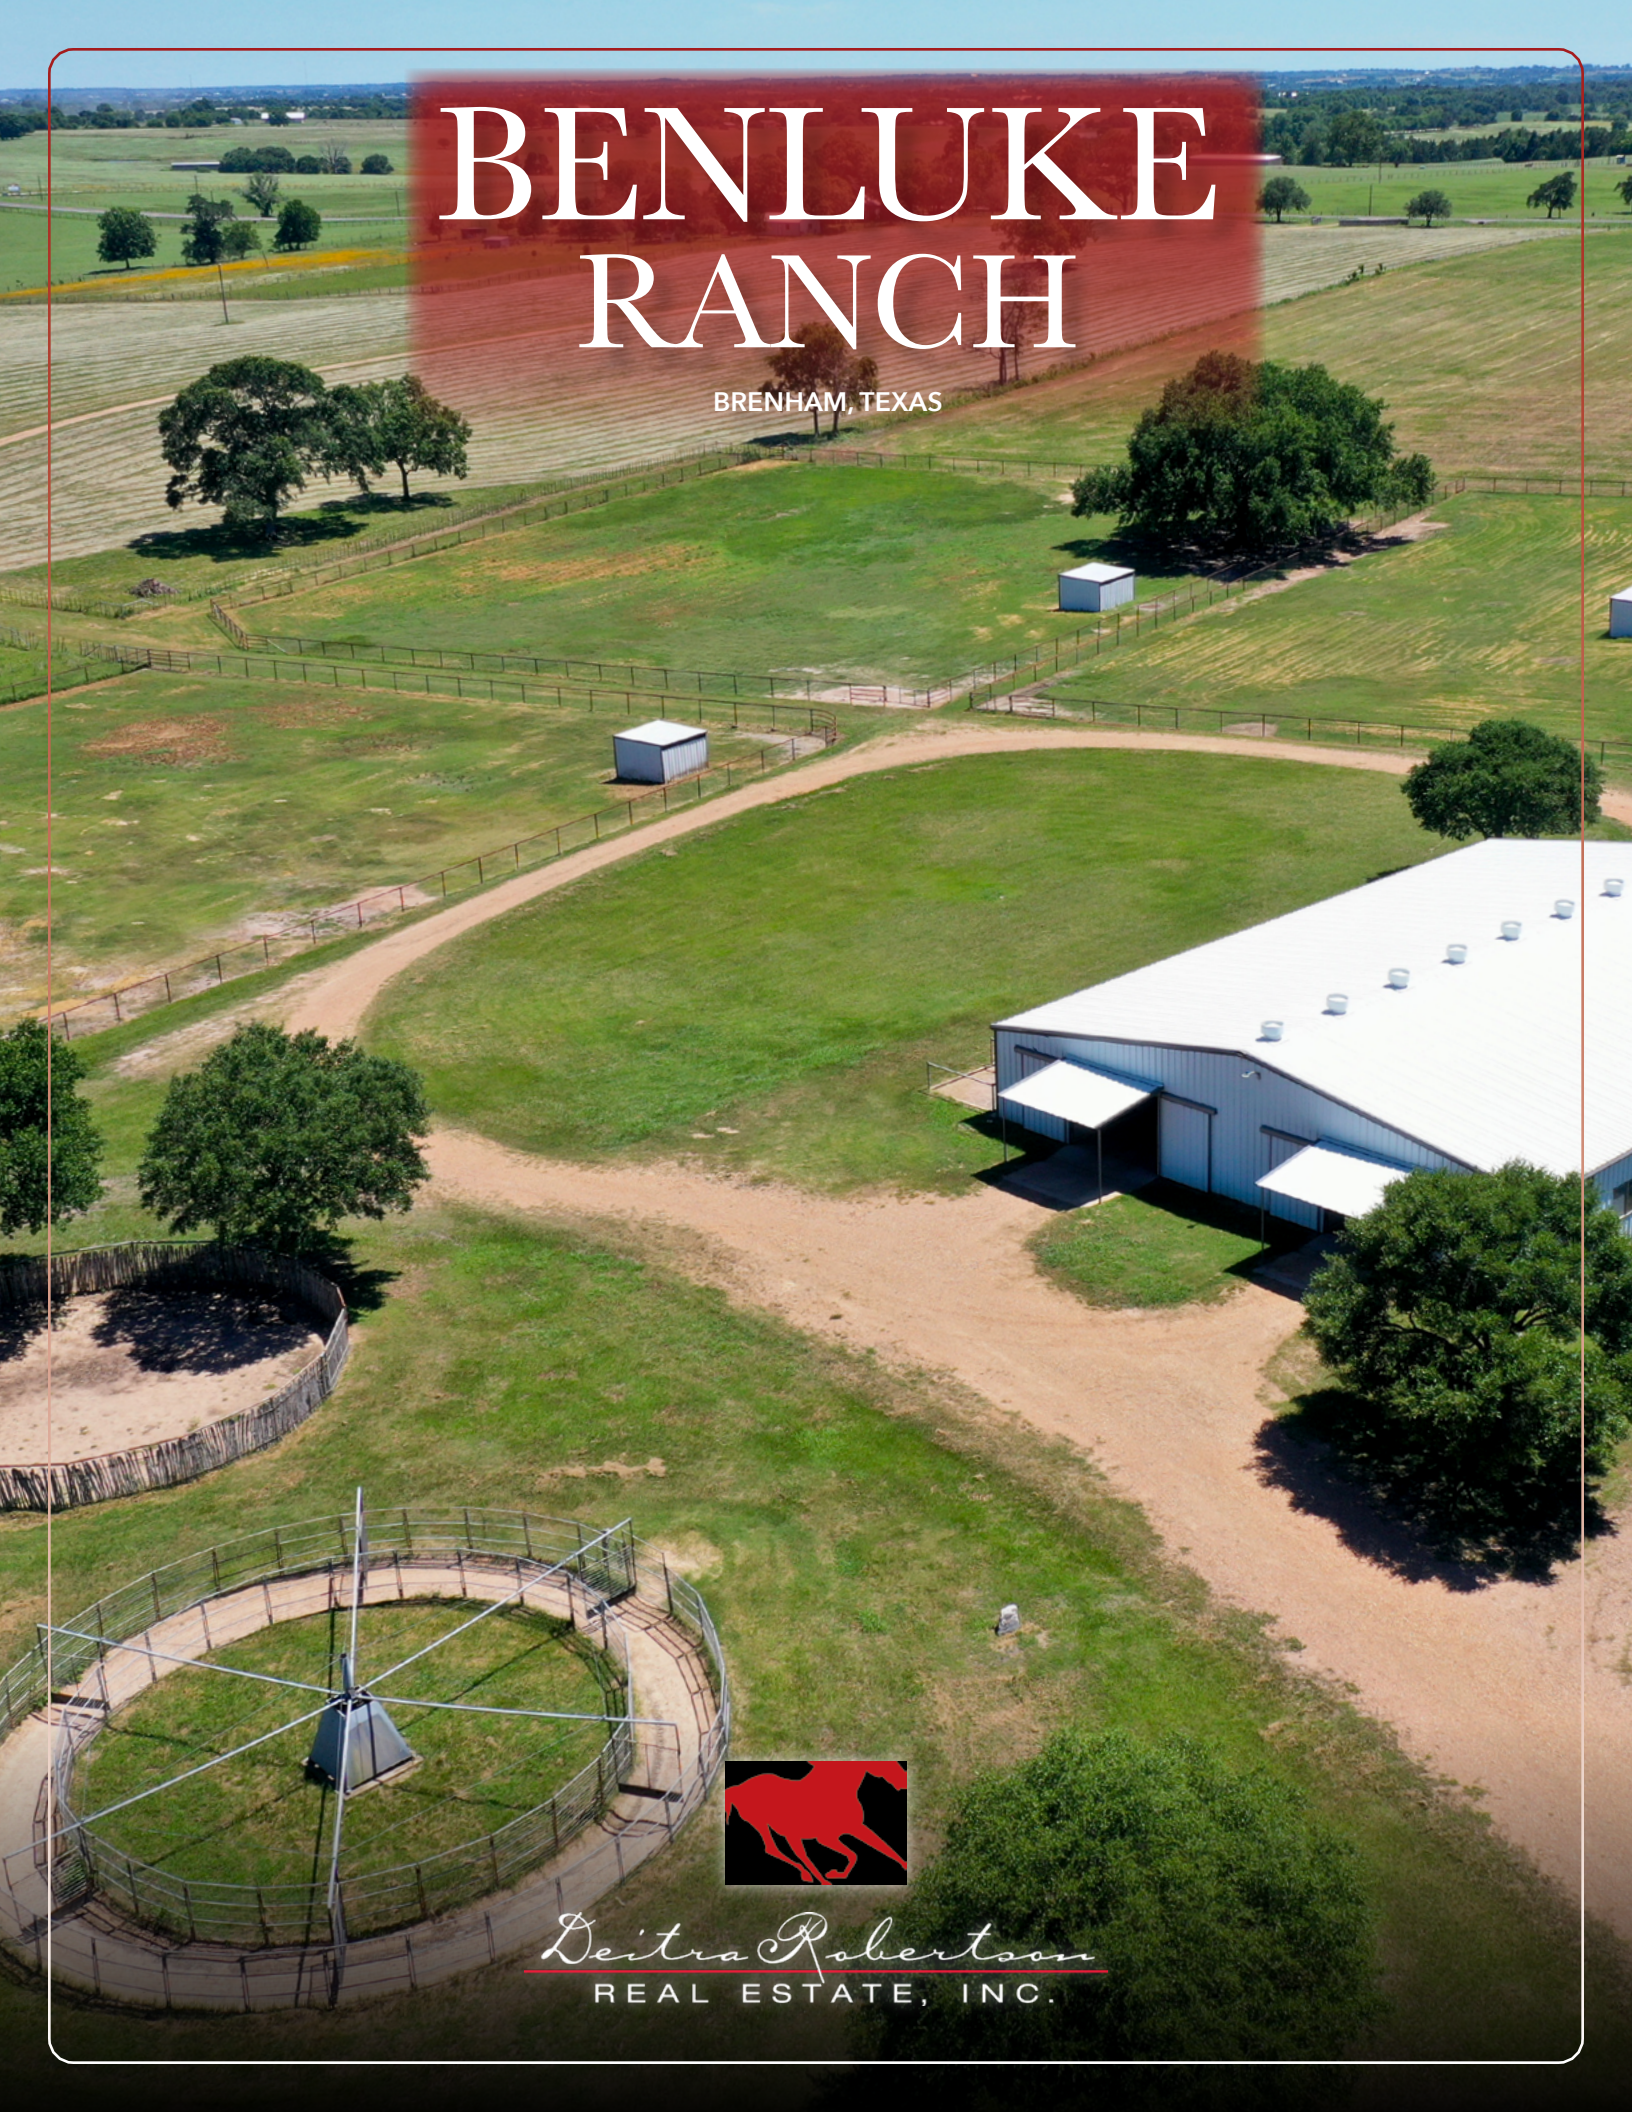

BENLUKE RANCH

BRENHAM, TEXAS

Deitra Robertson
REAL ESTATE, INC.

• BENLUKE RANCH •

IN THE ROLLING GREEN HILLS OUTSIDE OF BRENHAM, TX you will find some beautiful horse properties. The BENLUKE Ranch (formerly Wooten Ranch) is one of these gems! Huge, majestic oak trees grace the 64± acres of this premier equestrian facility. The improvements are located under the trees and offer great privacy away from the main road. The **24 stall barn** is light and airy and has roomy stalls, tack rooms, storage areas and double wash racks. There are **five pipe and horse wire traps** with water and three have loafing sheds. A **round pen and horse walker** are by the barn. The **covered arena** offers a viewing stage, pens and chute, good footing, mechanical flag and BigAss fans. A **140' diameter cutting pen** adjoins. **Groom's quarters** are available. Glorious, huge oaks and pecans grace the landscape.

PREMIER EQUESTRIAN FACILITY • AVAILABLE FOR LEASE

BENLUKE RANCH

BRENHAM, TEXAS • PREMIER HORSE FACILITY FOR LEASE

Deitra Robertson
REAL ESTATE, INC.

•
DEITRA ROBERTSON, 832.642.6789
Deitra@IKnowRanches.com