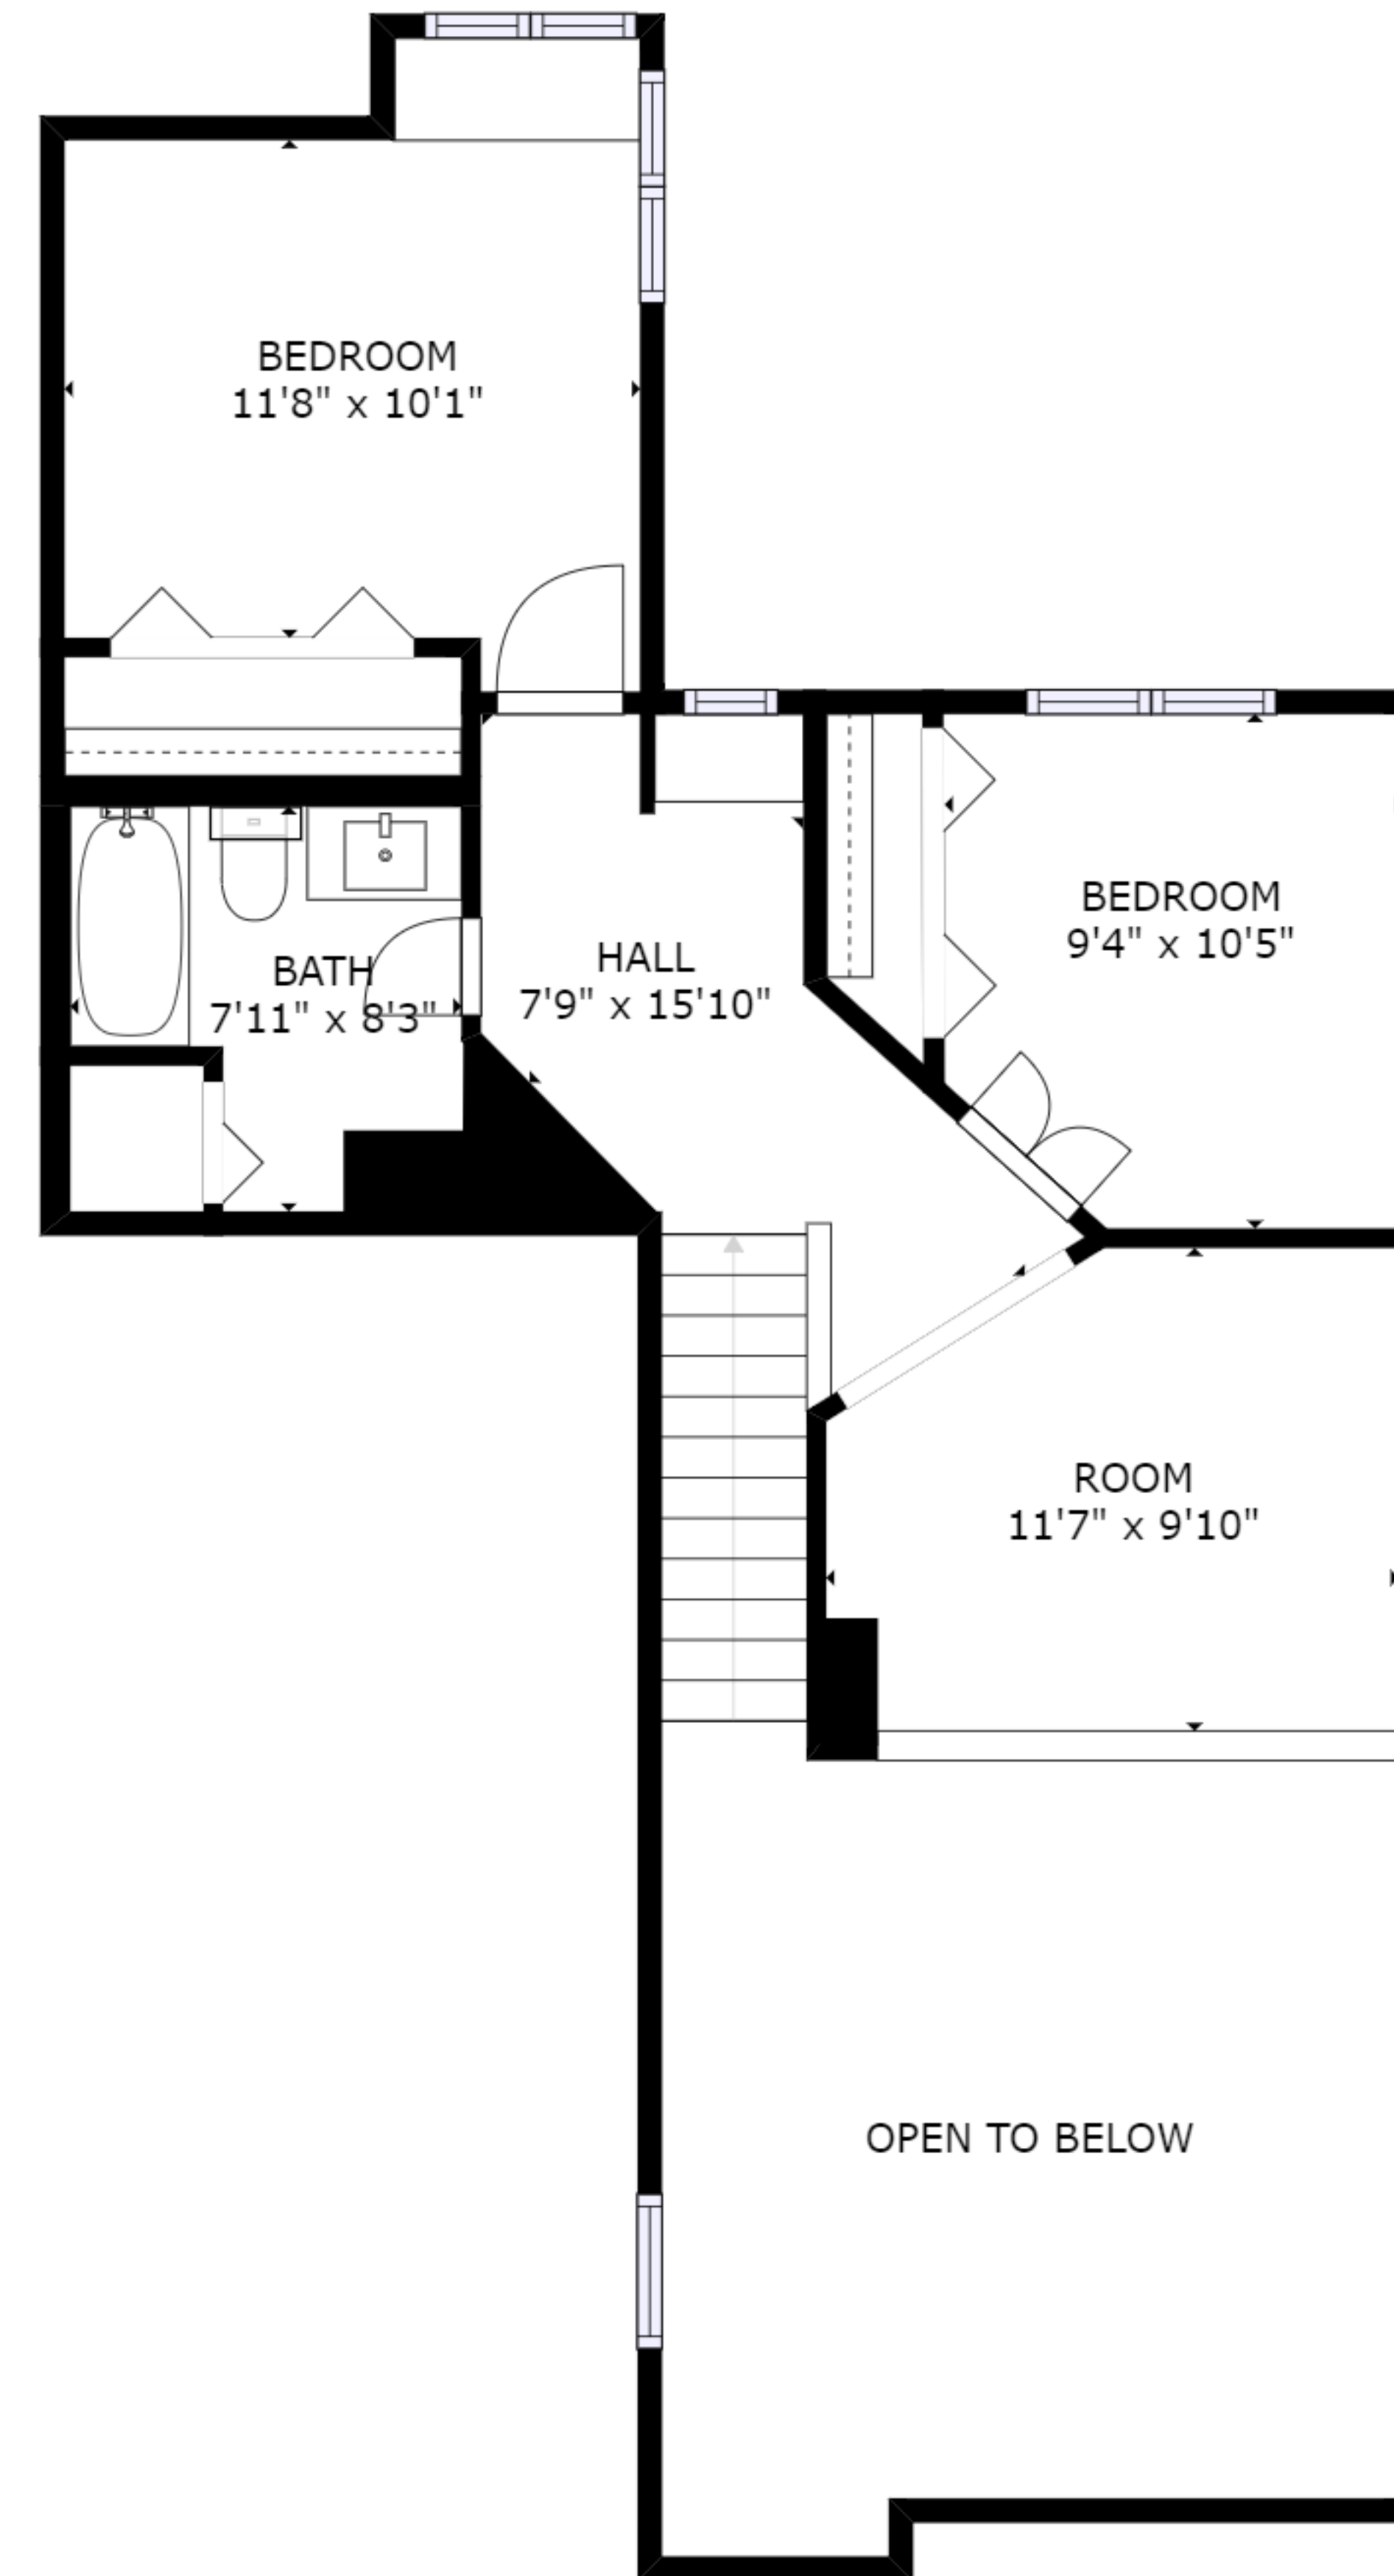

FLOOR 1

FLOOR 2

GROSS INTERNAL AREA
 FLOOR 1: 867 sq. ft, FLOOR 2: 584 sq. ft
 EXCLUDED AREAS: , GARAGE: 372 sq. ft
 TOTAL: 1451 sq. ft

SIZES AND DIMENSIONS ARE APPROXIMATE, ACTUAL MAY VARY.