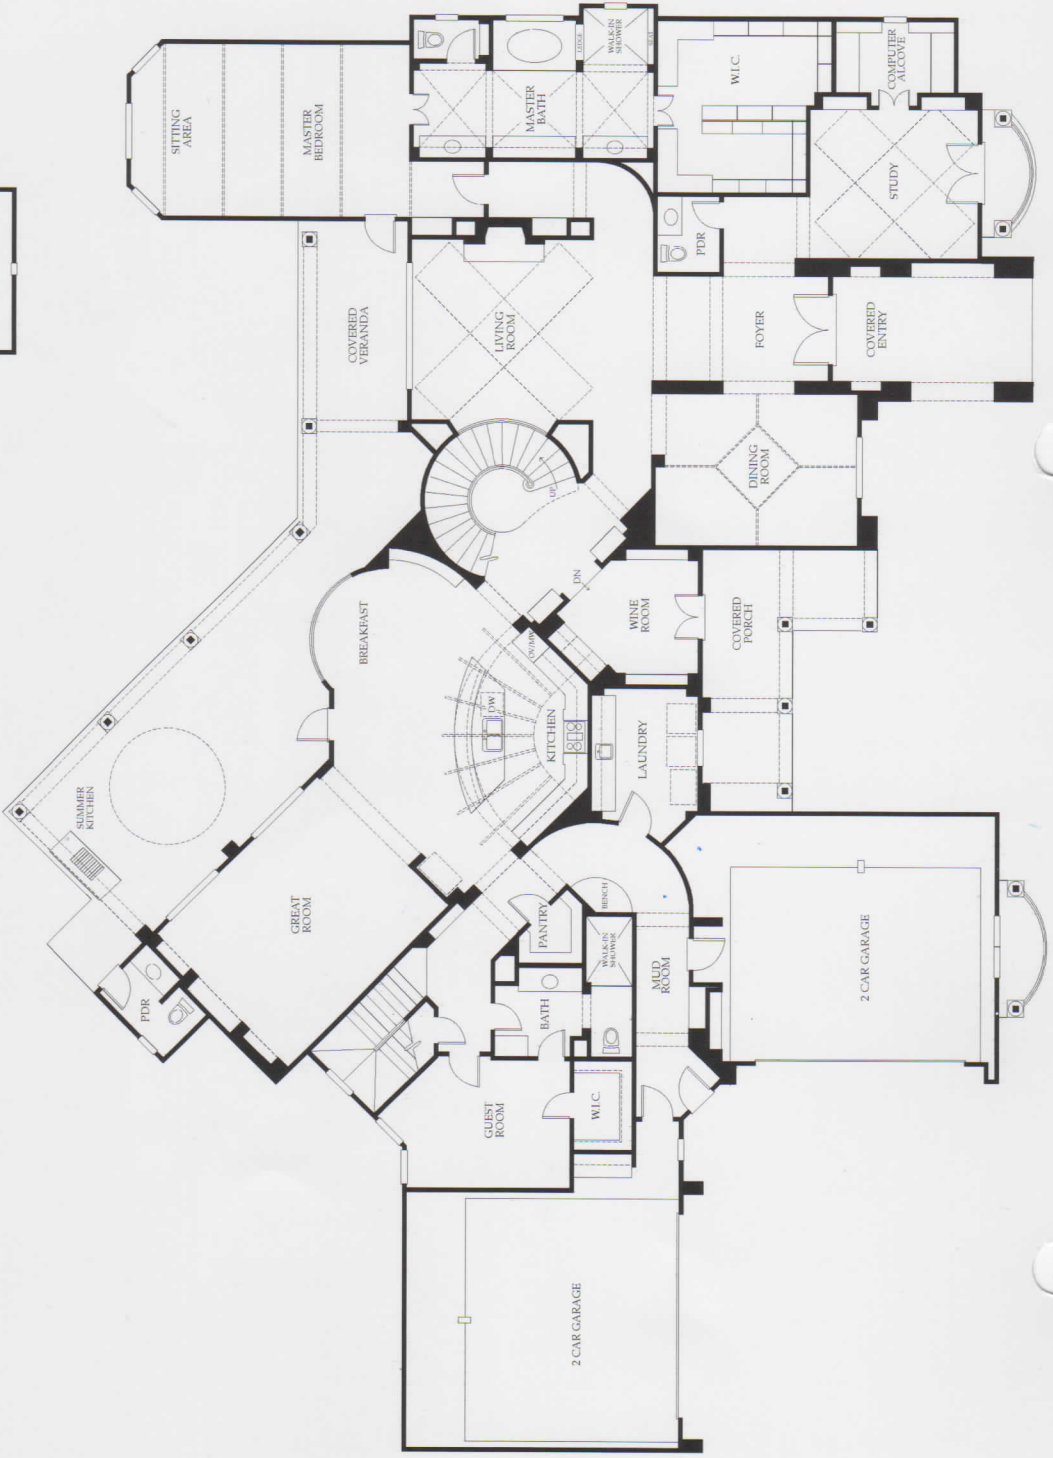

Calli Homes

Located on a Spacious Corner Homesite
6,941 Square Feet • 0.78 of an Acre

A Tuscan influence infuses this Mediterranean style home, from the limestone and stucco exterior and multicolored tile roof, to the Italian looking limestone floors and rich European textured walls. Hefty wood beams, natural finishes, barrel vaulted ceilings, high ceilings and unique entry door. A wrought iron circular staircase graced by ornate windows rises a dramatic two and a half stories. This Tuscan influenced home has 6 bedrooms, 6 full baths, 2 half baths, living room, great room, great room, with computer room, covered veranda with summer kitchen, game room, media room, four car garage, and a very sophisticated and beautiful wine room.

CARLTON WOODS

Calli's conceptual rendering. Subject to change. Square footage is approximate. Builder.