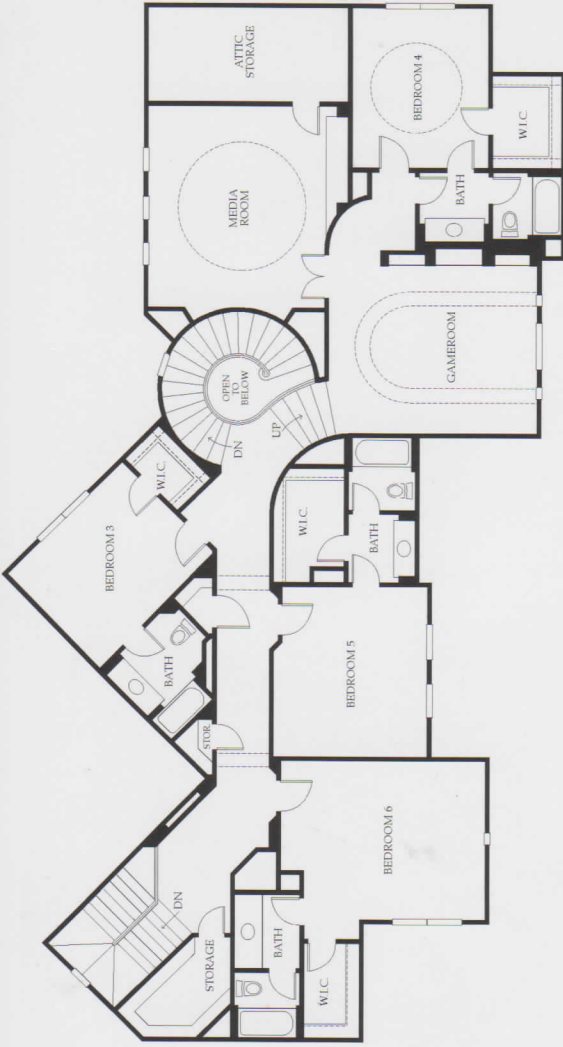

Calli Homes

Located on a Spacious Corner Homesite
6,941 Square Feet • 0.78 of an Acre

A Tuscan influence infuses this Mediterranean style home, from the limestone and stucco exterior and multicolored tile roof, to the Italian looking limestone floors and rich European textured walls. Hefty wood beams, natural finishes, barrel vaulted ceilings, high ceilings and unique entry door. A wrought iron circular staircase graced by ornate windows rises a dramatic two and a half stories. This Tuscan influenced home has 6 bedrooms, 6 full baths, 2 half baths, living room, great room, great room, with computer room, covered veranda with summer kitchen, game room, media room, four car garage, and a very sophisticated and beautiful wine room.

CARLTON WOODS

Calli's conceptual rendering. Subject to change. Square footage is approximate. Builder.