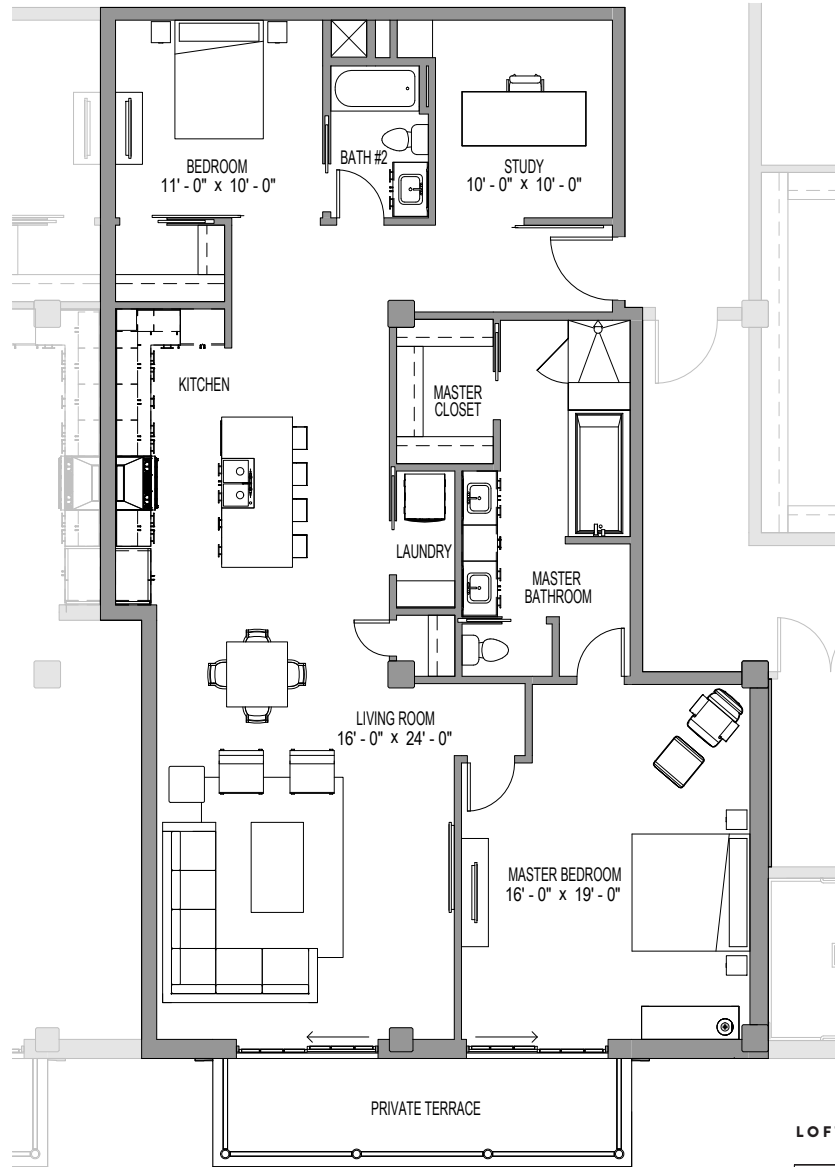

UNIT 307

2 Bedroom / 2 Bathroom / Study

INDOOR LIVING: 1,836 SF
 OUTDOOR LIVING: 142 SF
 TOTAL LIVING: 1,978 SF

LOFT LOCATION

1,978 Square Ft.