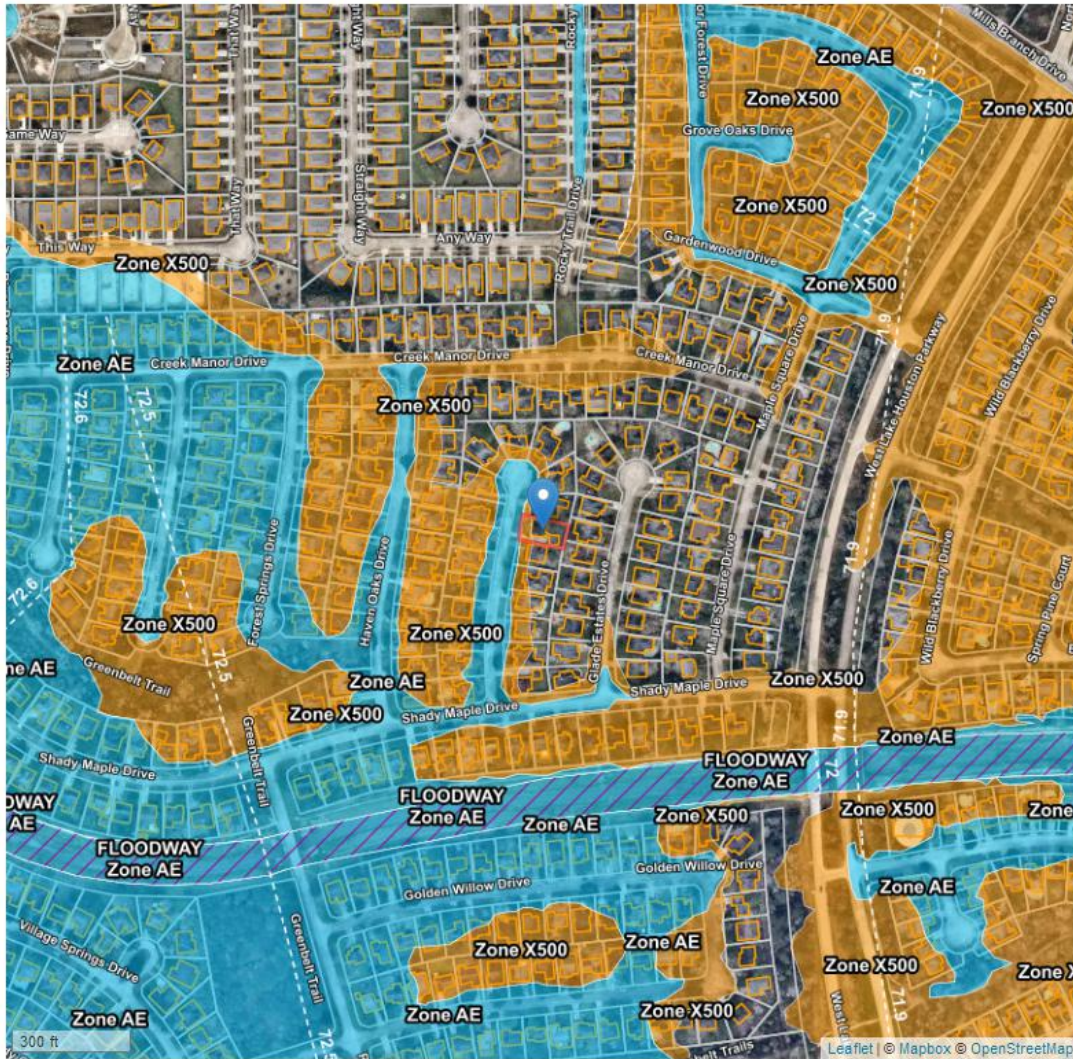

Flood Zone Details

Property Address
5426 KNOLL TERRACE DR
KINGWOOD, TX 77339-1235

Quote Number: 42QT4842815099
Reference Id: DRP0000000011829392

Current Zone

Flood Community: 480296, HOUSTON, CITY OF
Flood Zone: X
Map Panel: 0305
Map Panel Suffix: L
Map Panel Date: 06/18/2007
CBRA Zone: No
Base Flood Elevation: '
Flood SFHA: No

Flood Zone Map

Legend

-  100yr Floodplain
-  500yr Floodplain
-  Base Flood Elevation
-  Floodway
-  Levee