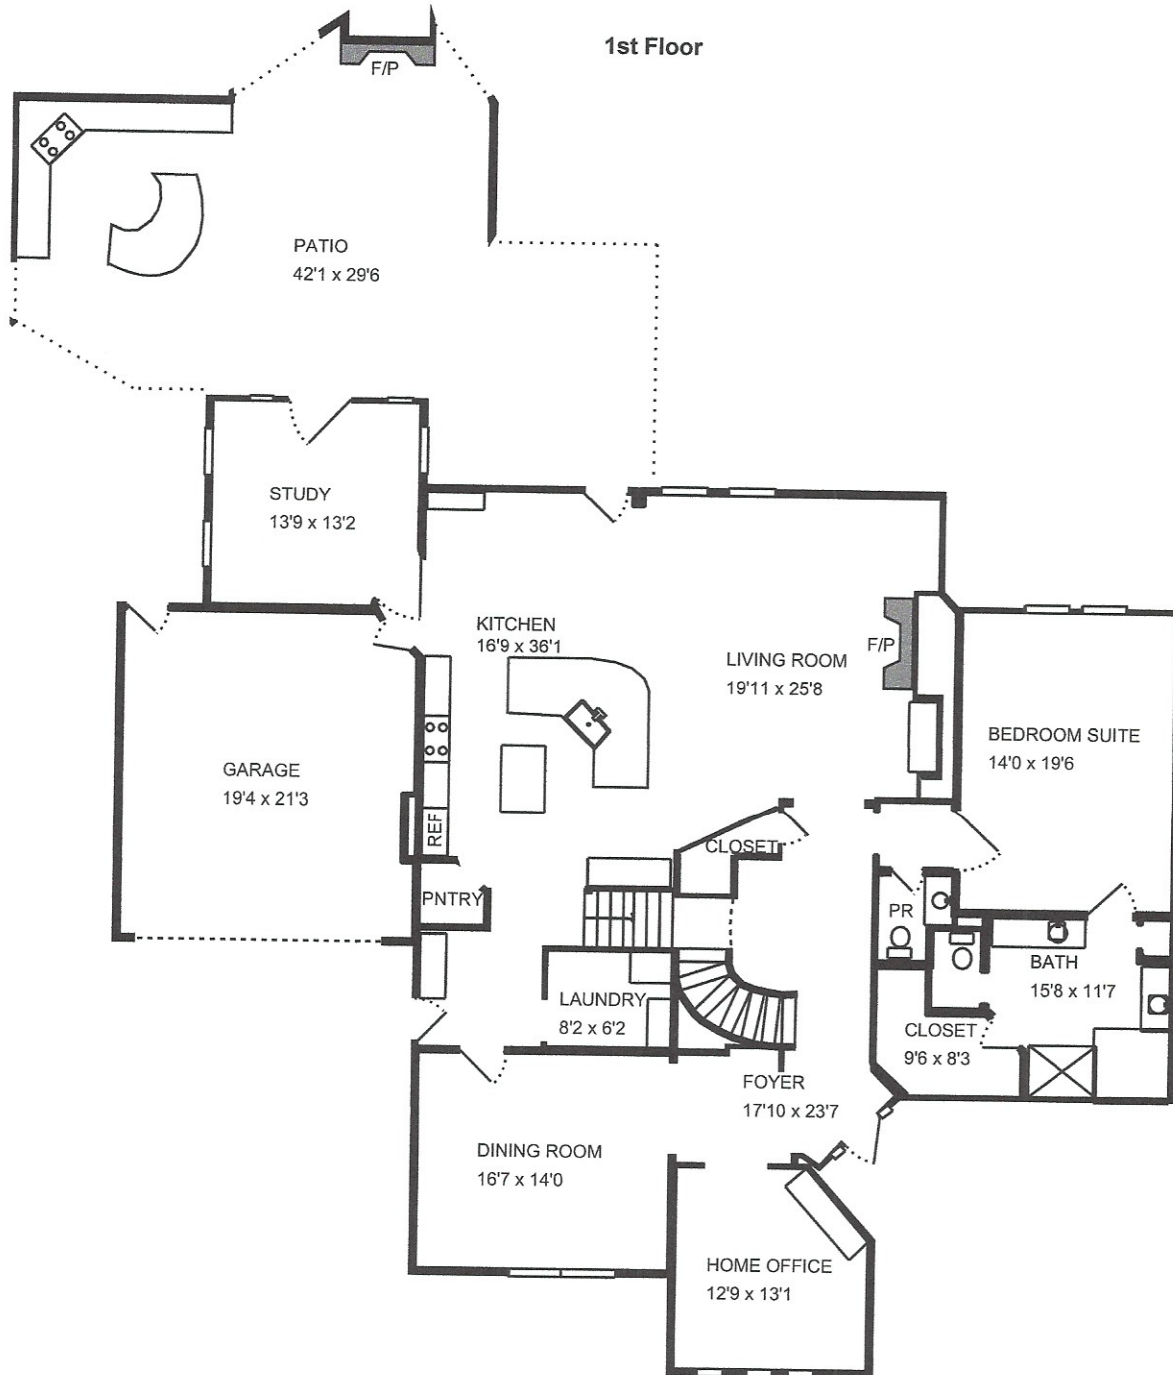

Property Address:
35 Pawprint Pl
Spring, TX 77382

Measure #16833943

Property Address:
35 Pawprint Pl
Spring, TX 77382

Measure #16833943

2nd Floor