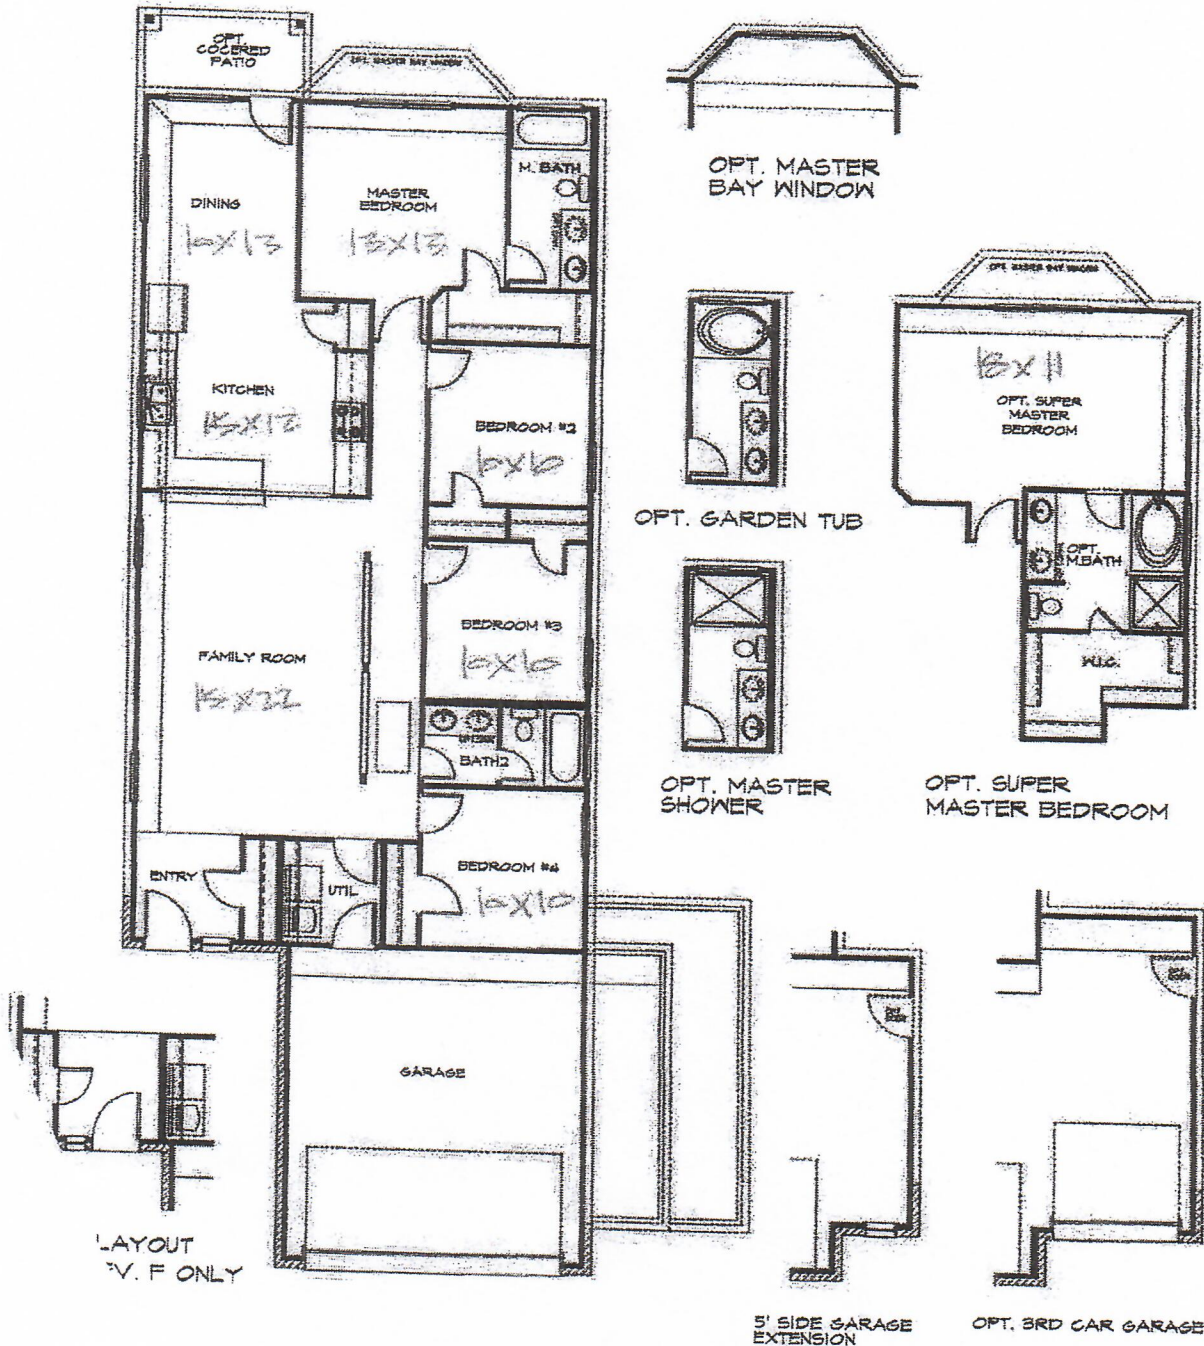

The Lamar - Plan 1589

1589 sq ft

LAYOUT
V. F ONLY

NOTE: OPT. 5' SIDE GARAGE EXTENSION ONLY
AVAILABLE FOR 45' WIDE OR LARGER LOT.
OPT. 3RD CAR GARAGE ONLY
AVAILABLE FOR 50' WIDE OR LARGER LOT.