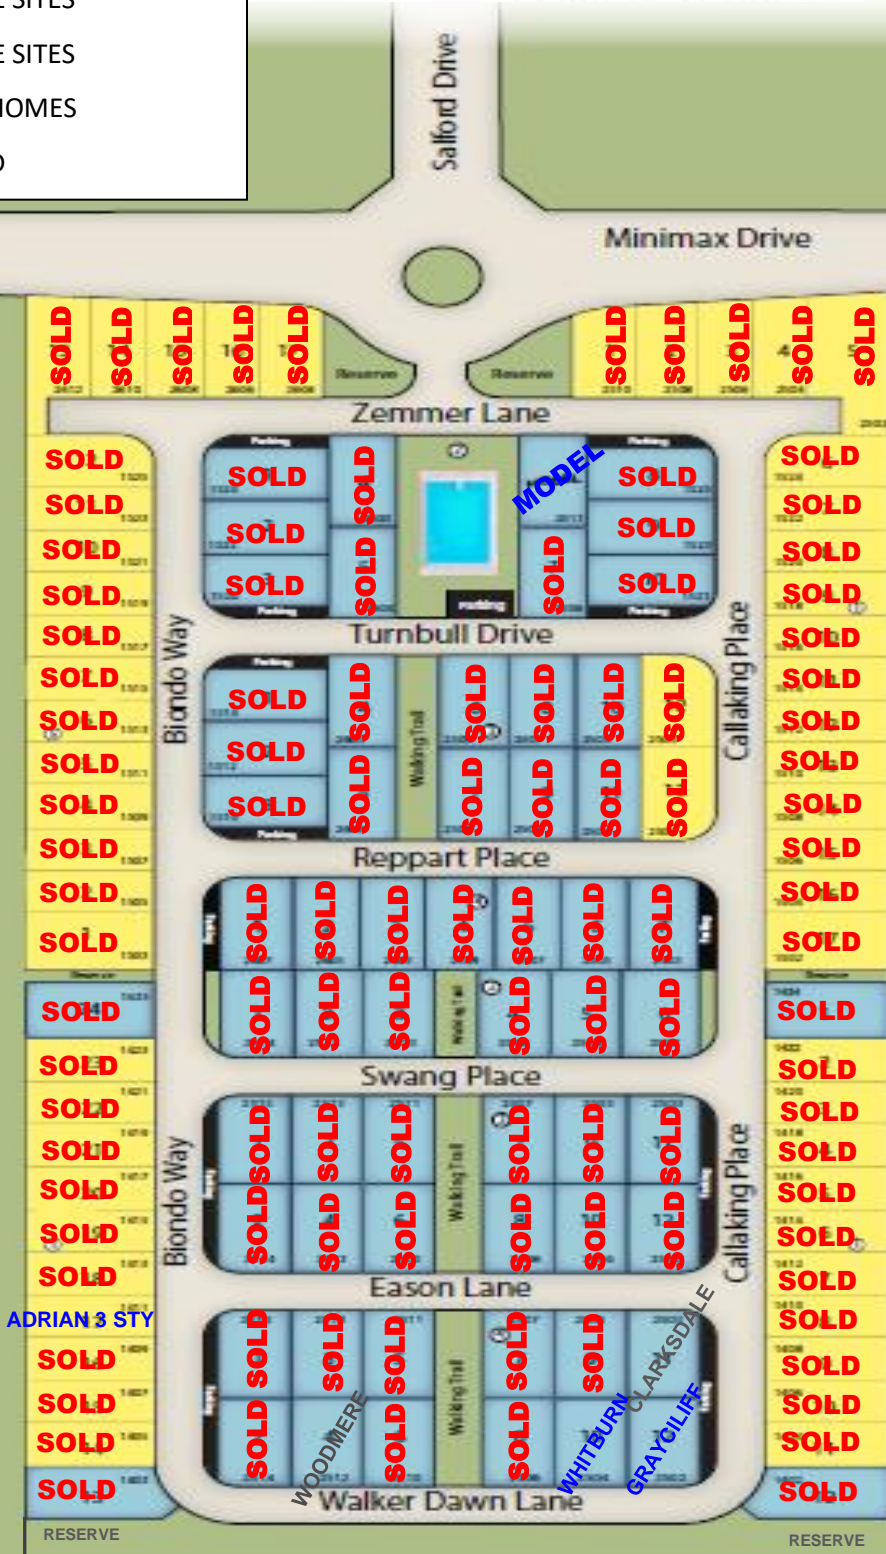

TIMBERGROVE VILLAGE

- 40 FT WIDE HOME SITES
- 31 FT WIDE HOME SITES
- QUICK MOVE-IN HOMES
- BEING PERMITTED

CENTRAL LIVING
by David Weekley Homes