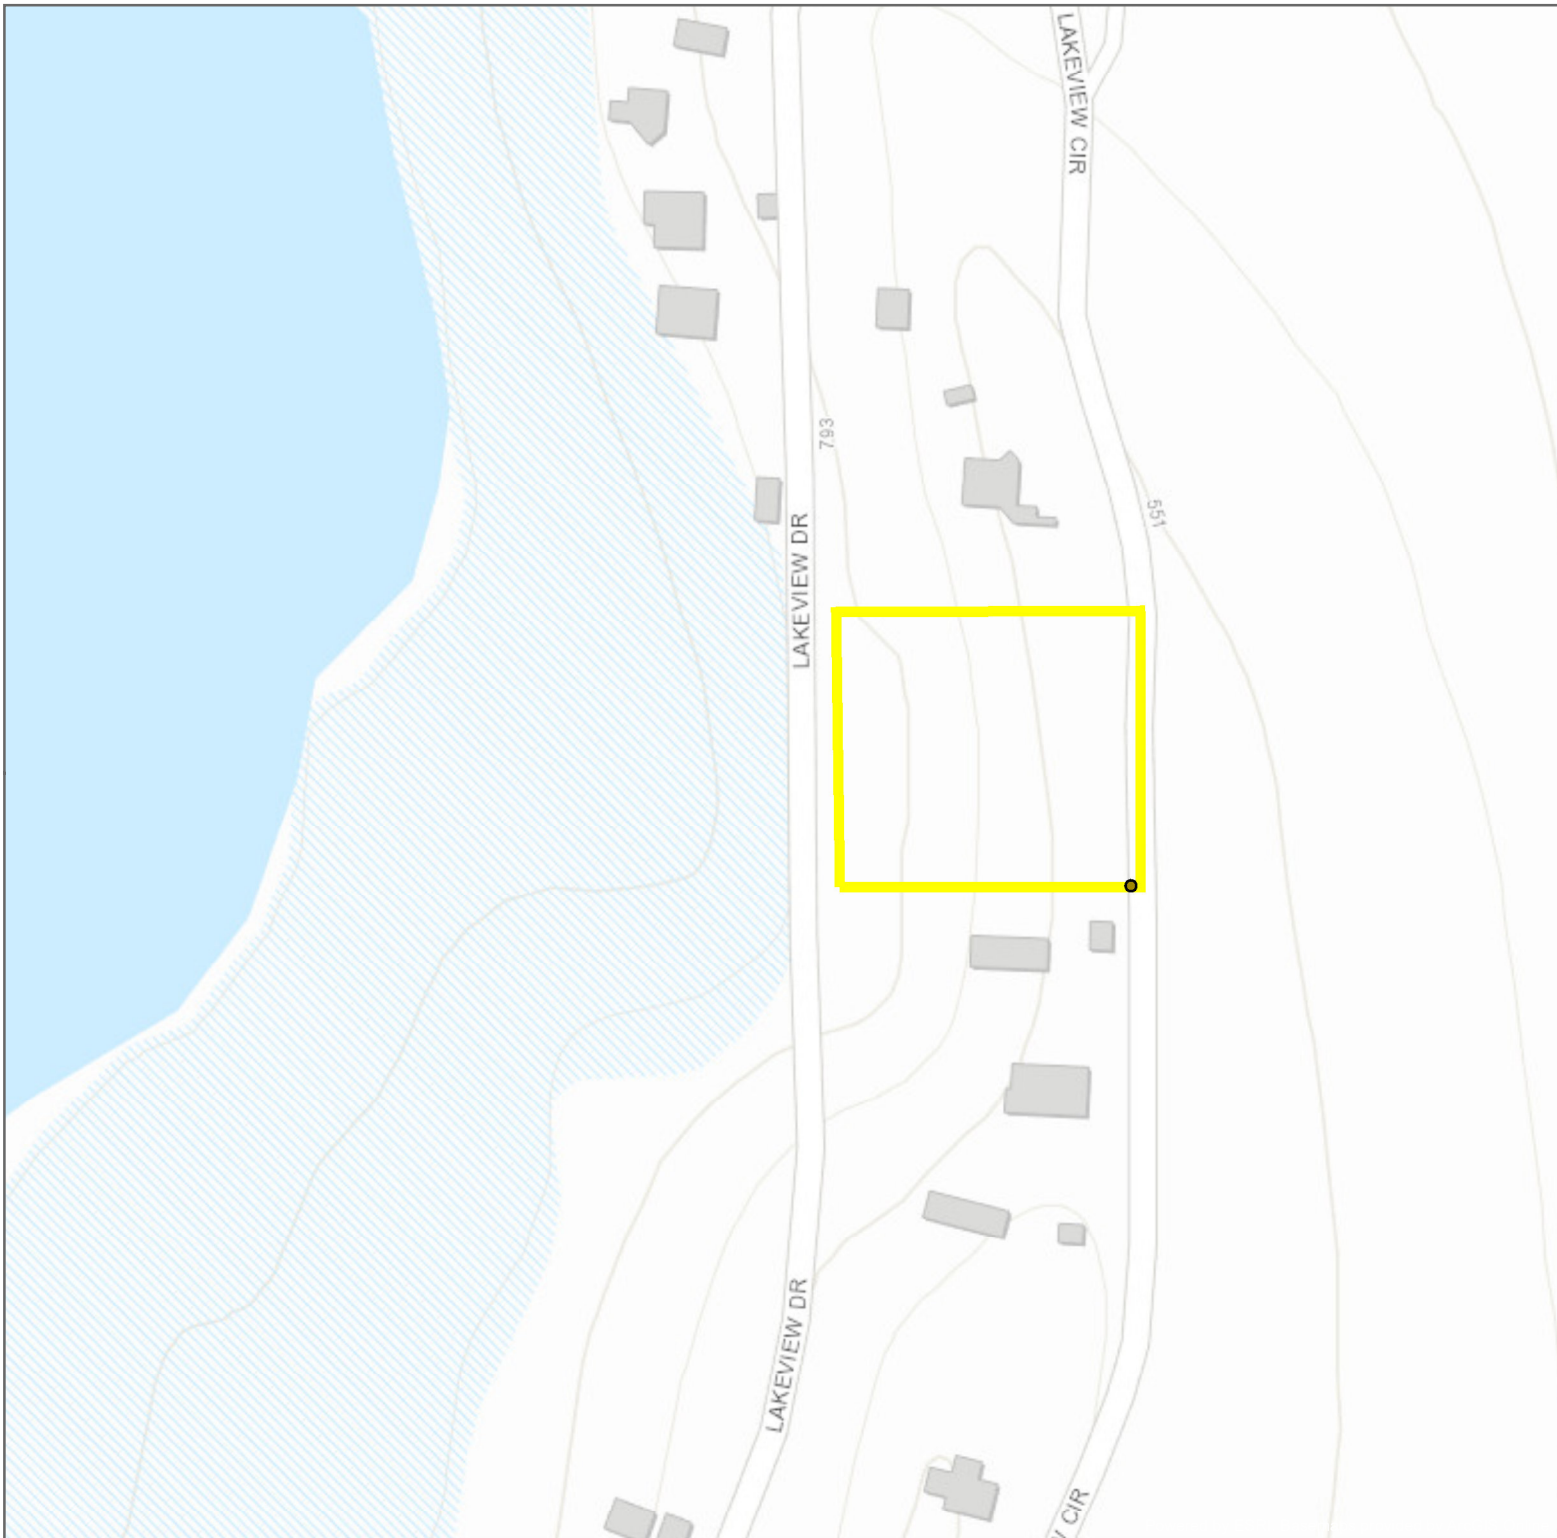

449 Lakeview Circle

Marion County

0 0.08
Miles

TEXAS A&M
FOREST SERVICE

Date: 4/21/2021

- | | | | |
|--|---------------|--|--------------|
| | Boundary | | Gate |
| | Priority Area | | Structure |
| | Fence | | Hazard |
| | Road | | Water Source |

This map was produced using Map My Ranch tools within Map My Property and while generally accurate, all boundary lines and acreages are approximate.