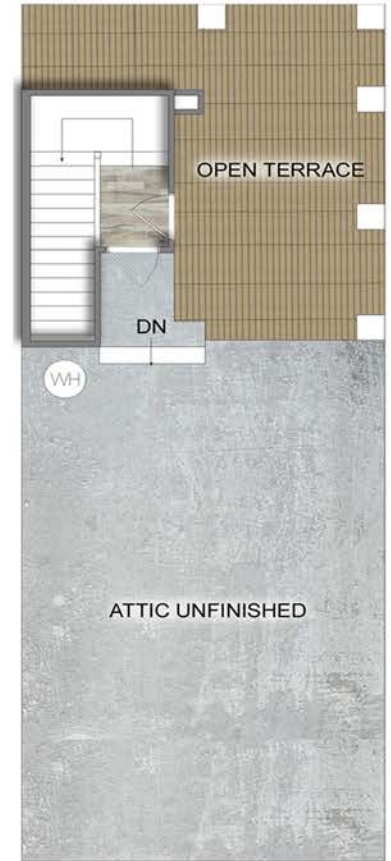

1505 E TRUXILLO ST | MUSEUM MEWS AT TRUXILLO RESIDENCES

SQUARE FOOTAGES	
INDOOR LIVING AREA	2305 SF
GARAGE	395 SF
OUTDOOR LIVING AREA	344 SF
MECHANICAL + STORAGE	274 SF
TOTAL AREA	3318 SF

LOT SIZE	1834 SF
----------	---------

SITE PLAN AND 1ST FLOOR

SECOND FLOOR

THIRD FLOOR

ROOF DECK