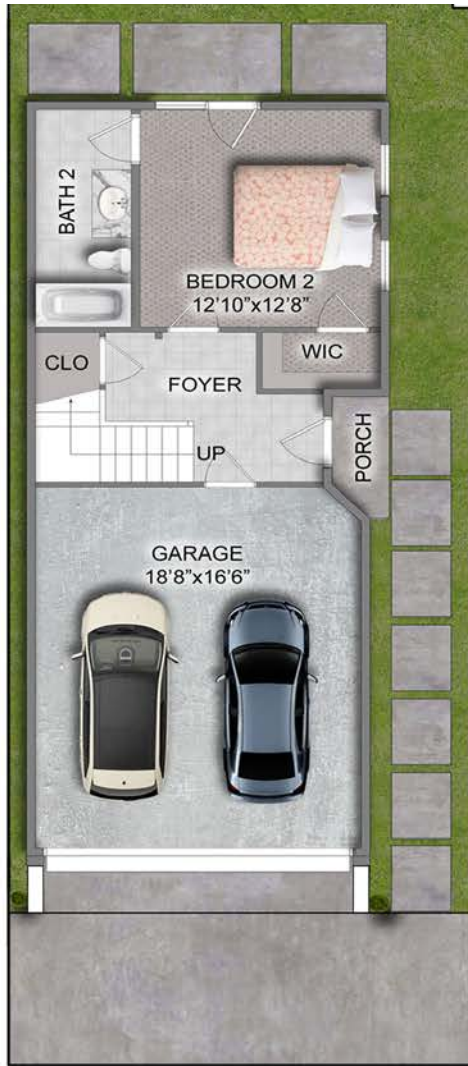

1505 E TRUXILLO ST | MUSEUM MEWS AT TRUXILLO RESIDENCES

SQUARE FOOTAGES	
INDOOR LIVING AREA	2305 SF
GARAGE	395 SF
OUTDOOR LIVING AREA	344 SF
MECHANICAL + STORAGE	274 SF
TOTAL AREA	3318 SF

LOT SIZE	1834 SF
----------	---------

SITE PLAN AND 1ST FLOOR

SECOND FLOOR

THIRD FLOOR

ROOF DECK